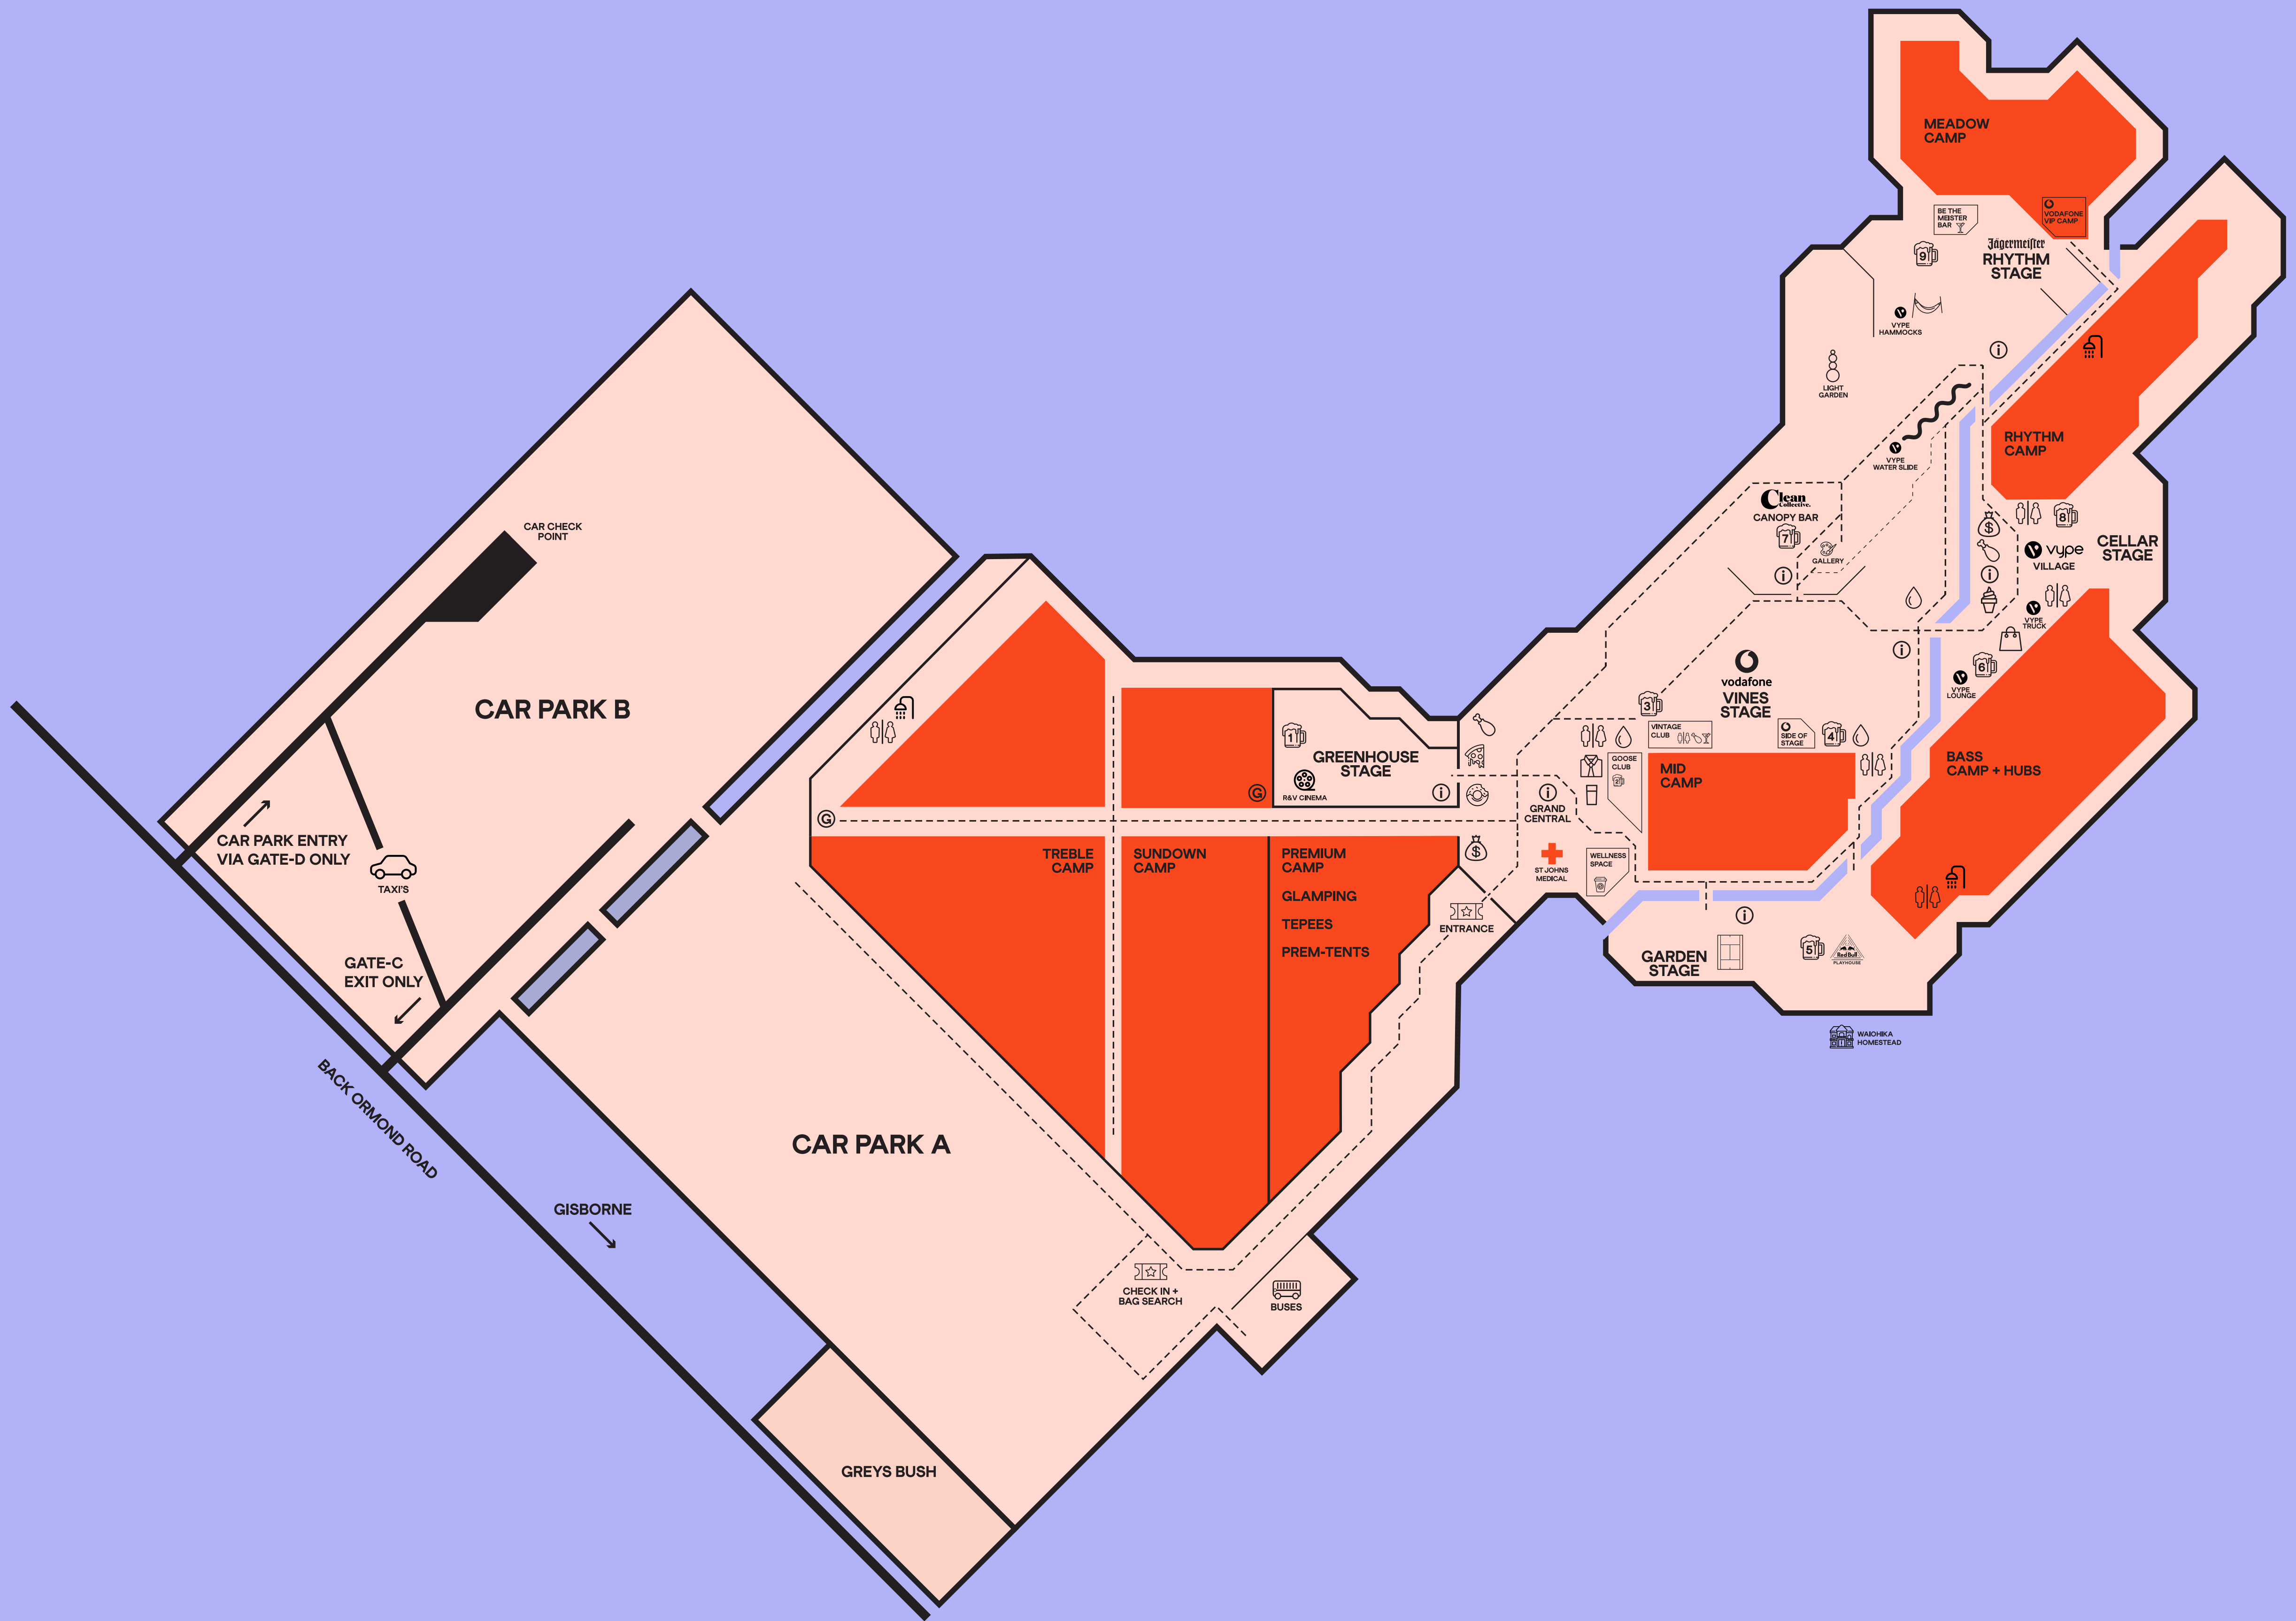

RHYTHM & VINES FESTIVAL MAP 2019

KEY

- | | | |
|-------------------|------------------|---------------|
| NAVIGATION & INFO | ST JOHNS MEDICAL | AWOP |
| GLOBELETS | SHOP RHYTHM | GENERAL STORE |
| TOILETS | WATER STATION | MARKETS |
| CHECK IN | BUS DROPOFF | FOOD |

FESTIVAL BARS (2PM - LATE)

- | | | |
|-----------------------------|--------------------|--------------------|
| GREENHOUSE GARDEN BAR | GOOSE CLUB BAR | MAIN BAR 1 |
| MAIN BAR 2 | RED BULL PLAYHOUSE | SUNSHINE BREWERY |
| CLEAN COLLECTIVE CANOPY BAR | CELLAR STAGE BAR | BE THE MEISTER BAR |

CAMP BARS (10.30AM - 2PM)

- | | | |
|-----------------------|--------------------|------------------|
| GREENHOUSE GARDEN BAR | RED BULL PLAYHOUSE | CELLAR STAGE BAR |
|-----------------------|--------------------|------------------|

VINTAGE CLUB (2PM - LATE)

(EXCLUSIVE TO VINTAGE CLUB WRISTBAND HOLDERS)

- | | |
|----------------------|---------------------------------|
| VINTAGE CLUB VIP BAR | BEEFEATER PINK GIN COCKTAIL BAR |
|----------------------|---------------------------------|