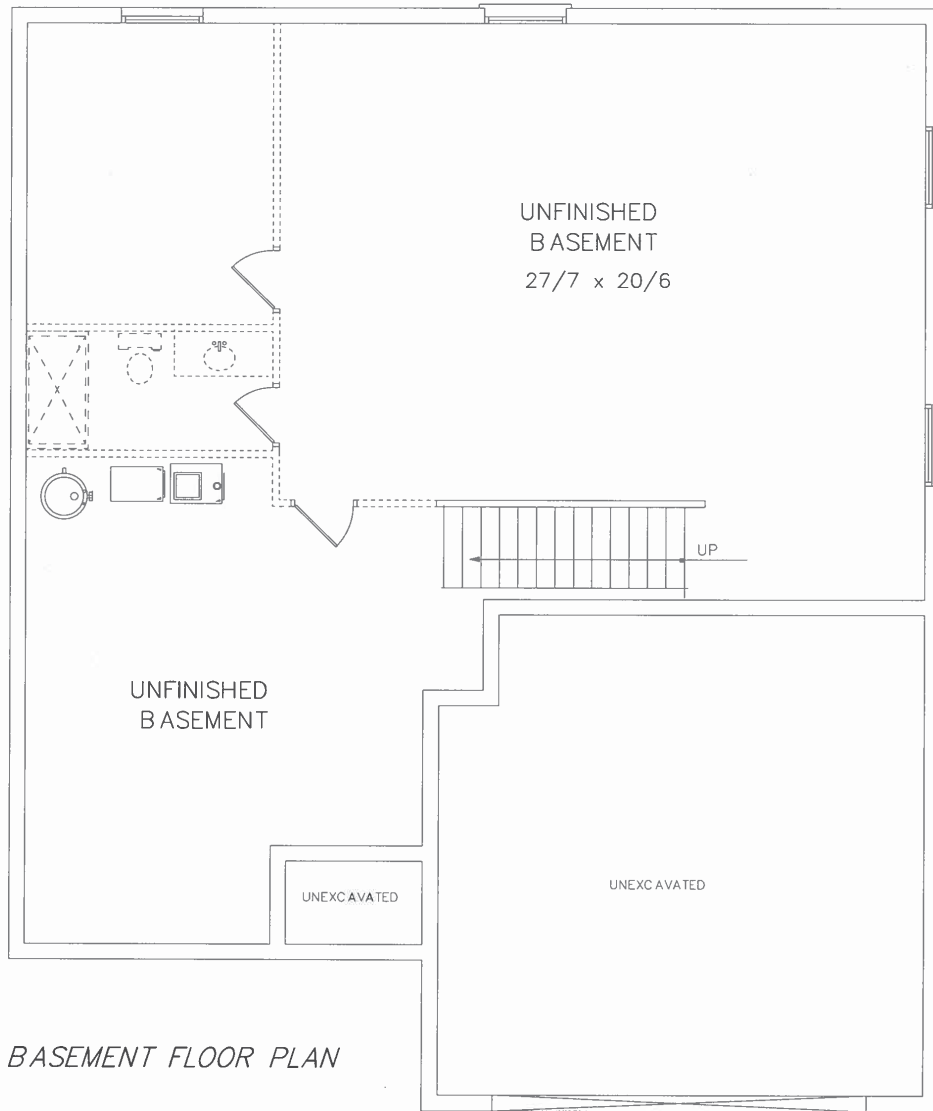

THE MOLINARI

MAIN FLOOR PLAN

1290 SQ.FT

*BASEMENT FLOOR PLAN*