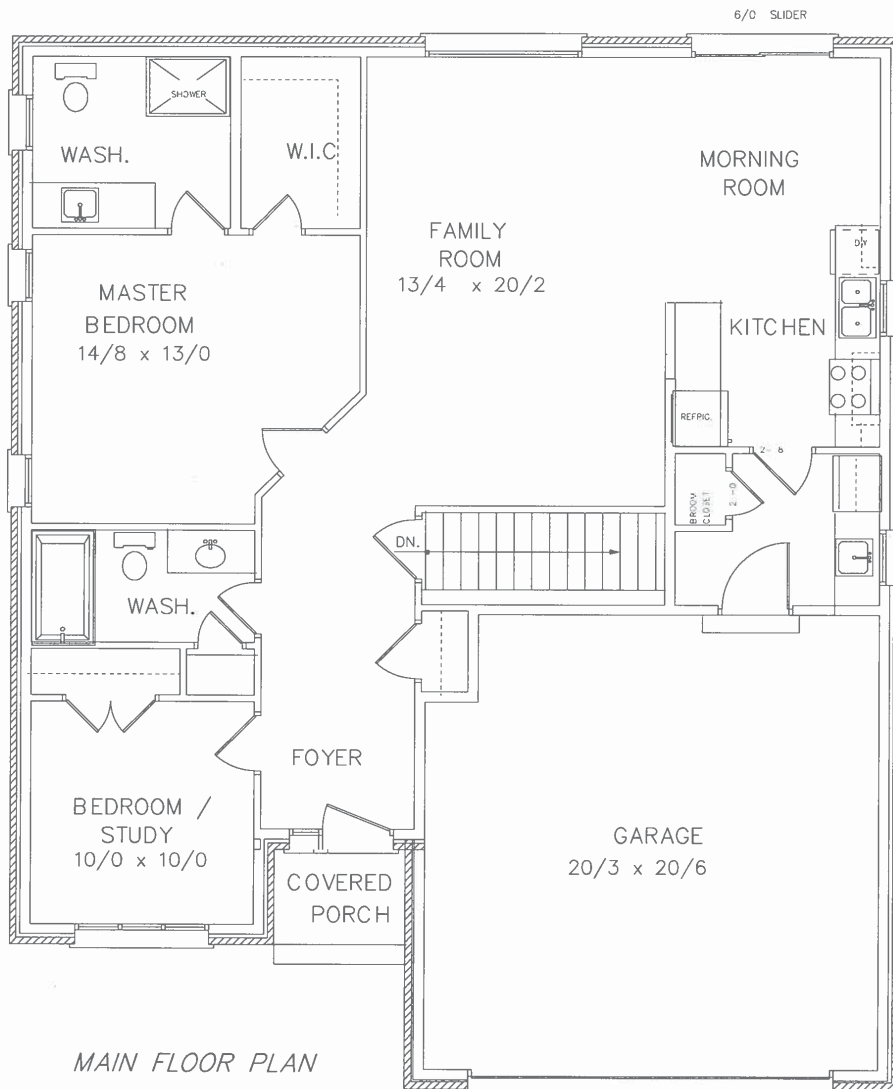

THE MOLINARI

MAIN FLOOR PLAN

1290 SQ.FT

*BASEMENT FLOOR PLAN*