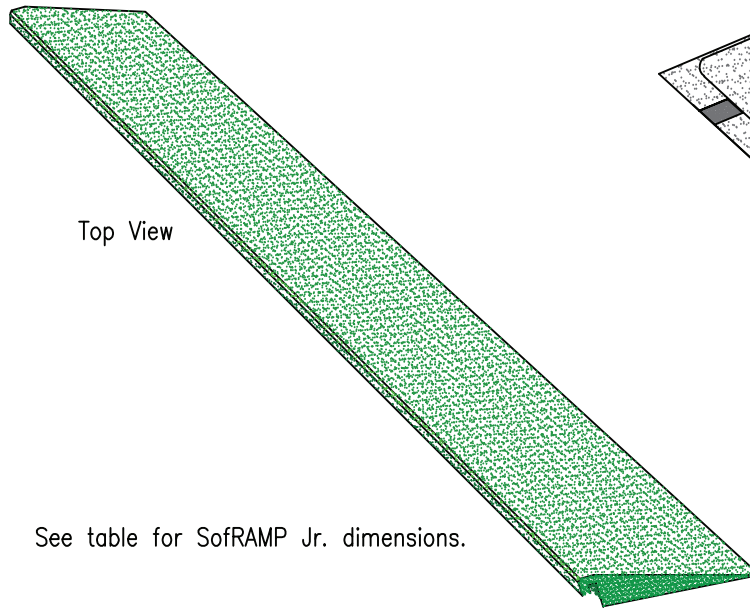

sofRAMP Jr

Top View

Bottom View

See table for SofRAMP Jr. dimensions.

Height (IN)		Depth (IN)		Width (IN)	
inches	mm	inches	mm	inches	meters
2.0	50.8	7.625	193.7	48	1.219

FILE NAME		sofRAMP Jr		PREPARED BY		B. GOSS	
REV	DESCRIPTION			DATE			
0	ORIGINAL ISSUE			3/15/17			
SIZE	SCALE	DWG NO.		REV			
A	N/A	2017-112		1			