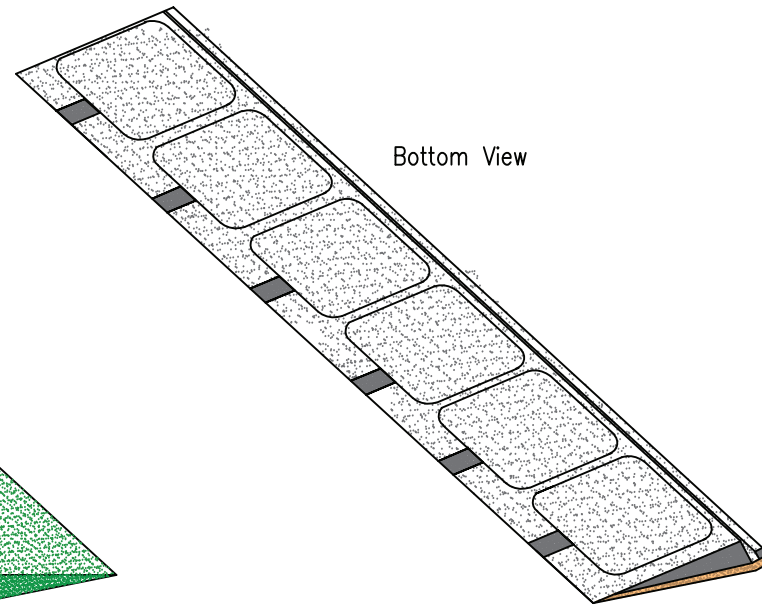

sofRAMP Jr

Top View

Bottom View

See table for SofRAMP Jr. dimensions.

Height (IN)		Depth (IN)		Width (IN)	
inches	mm	inches	mm	inches	meters
2.0	50.8	7.625	193.7	48	1.219

FILE NAME		sofRAMP Jr		PREPARED BY		B. GOSS	
REV	DESCRIPTION			DATE			
0	ORIGINAL ISSUE			3/15/17			
SIZE	SCALE	DWG NO.		REV			
A	N/A	2017-112		1			