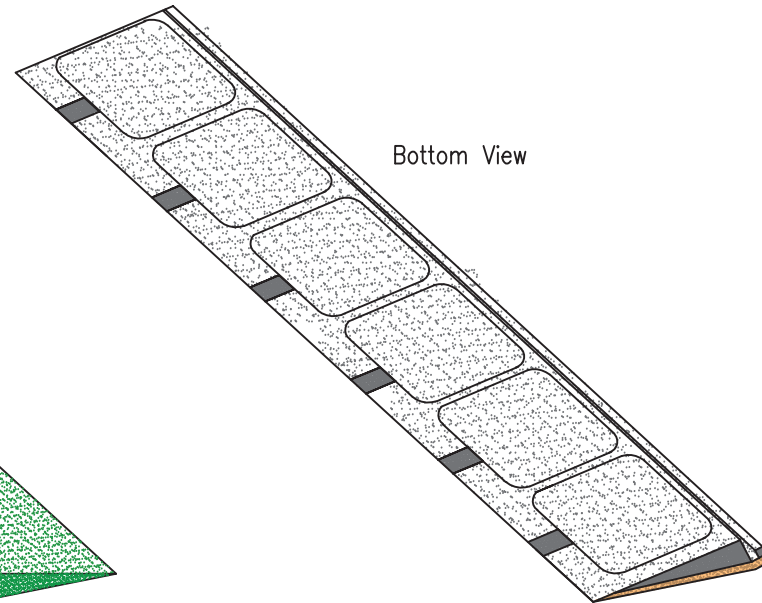

# sofRAMP Jr 2.75"

Top View

Bottom View

See table for SofRAMP Jr. dimensions.

Height (IN)		Depth (IN)		Width (IN)	
inches	mm	inches	mm	feet	meters
2.75	69.85	7.625	193.7	4	1.219

FILE NAME		sofRAMP Jr		PREPARED BY		B. GOSS	
REV	DESCRIPTION			DATE			
0	ORIGINAL ISSUE			3/15/17			
SIZE	SCALE	DWG NO.		REV			
A	N/A	2017-112		1			