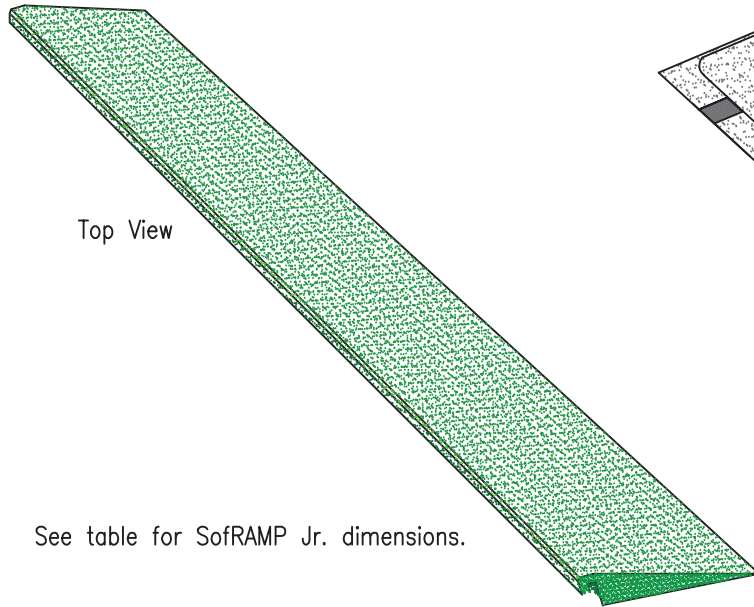

# sofRAMP Jr 2.75"

Top View

Bottom View

See table for SofRAMP Jr. dimensions.

Height (IN)		Depth (IN)		Width (IN)	
inches	mm	inches	mm	feet	meters
2.75	69.85	7.625	193.7	4	1.219

FILE NAME		sofRAMP Jr		PREPARED BY		B. GOSS	
REV	DESCRIPTION			DATE			
0	ORIGINAL ISSUE			3/15/17			
SIZE	SCALE	DWG NO.		REV			
A	N/A	2017-112		1			