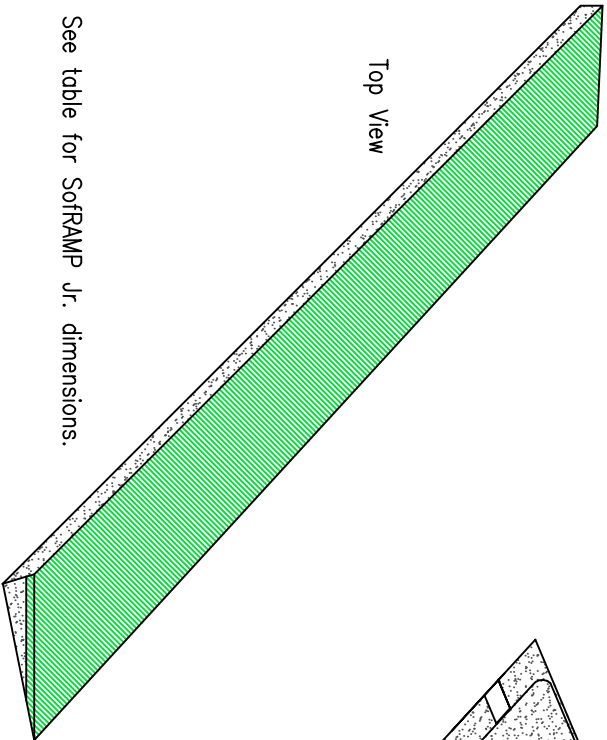

sofRAMP Jr

Top View

Bottom View

See table for sofRAMP Jr. dimensions.

Height (IN)	mm	Depth (IN)	mm	Width (IN)	feet	meters
1.25	31.75	5.875	149.2	4	1.219	

FILE NAME	sofRAMP Jr		PREPARED BY	B. GOSS	
REV	0	DESCRIPTION	DATE	9/19/16	
SIZE	A	SCALE	N/A	DWG. NO.	2017-012
REV	1				