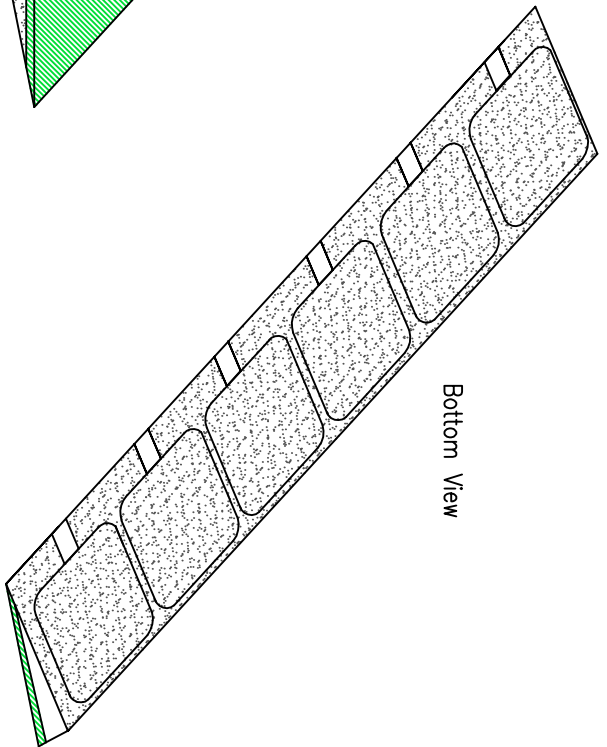

sofRAMP Jr

Top View

Bottom View

See table for sofRAMP Jr. dimensions.

Height (IN)	mm	Depth (IN)	mm	Width (IN)	feet	meters
1.25	31.75	5.875	149.2	4	1.219	

FILE NAME	sofRAMP Jr		PREPARED BY	B. GOSS	
REV	0	DESCRIPTION	DATE	9/19/16	
SIZE	A	SCALE	N/A	DWG. NO.	2017-012
REV	1				