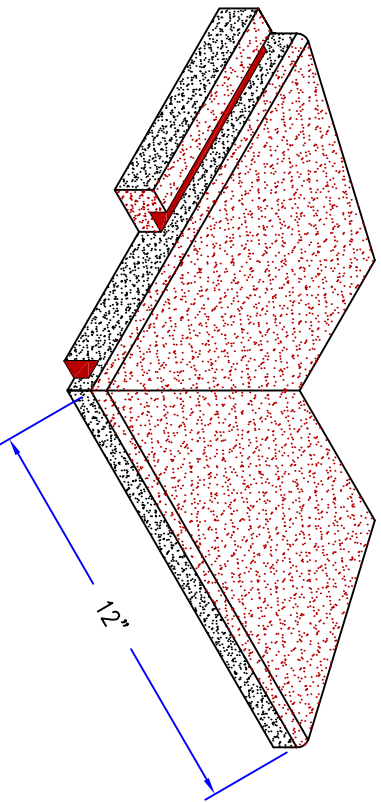

sofRAMP Jr KrosLOCK Corners

Inside Corner

Outside Corner

See table for SofRAMP Jr dimensions.

feet	meters	Height inches	Height (IN)	mm	Depth inches	Depth (IN)	mm
3	.914	2.00	50.8	50.8	7	177.8	177.8
4	1.219	2.25	57.15	57.15	7	177.8	177.8

FILE NAME	KrosLOCK Corners	PREPARED BY	B. GOSS
REV	DESCRIPTION	DATE	
0	ORIGINAL ISSUE	8/16/16	
SIZE	SCALE	DWG. NO.	REV
A	N/A	2017-013	1

4393 DISCOVERY LINE
PETROLIA, ONTARIO
NON. TRD.
PHONE: (800) 263-2363
PHONE: (519) 882-8799
FAX: (519) 882-2697
EMAIL: info@softsurfaces.com