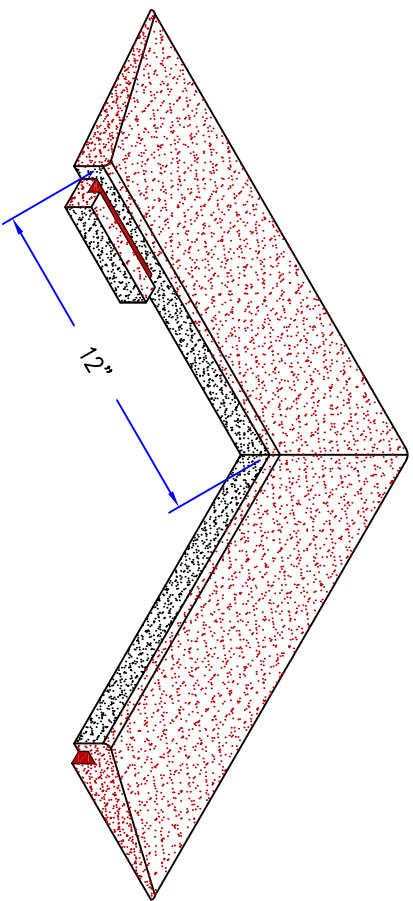

sofRAMP Jr KrosLOCK Corners

Inside Corner

Outside Corner

See table for SofRAMP Jr dimensions.

feet	meters	Height inches	Height (IN)	mm	Depth inches	Depth (IN)	mm
3	.914	2.00	50.8	50.8	7	177.8	177.8
4	1.219	2.25	57.15	57.15	7	177.8	177.8

FILE NAME	KrosLOCK Corners	PREPARED BY	B. GOSS
REV	DESCRIPTION	DATE	
0	ORIGINAL ISSUE	8/16/16	
SIZE	SCALE	DWG. NO.	REV
A	N/A	2017-013	1

4393 DISCOVERY LINE
PETROLIA, ONTARIO
NON. TRD.
PHONE: (800) 263-2363
PHONE: (519) 882-8799
FAX: (519) 882-2697
EMAIL: info@softsurfaces.com