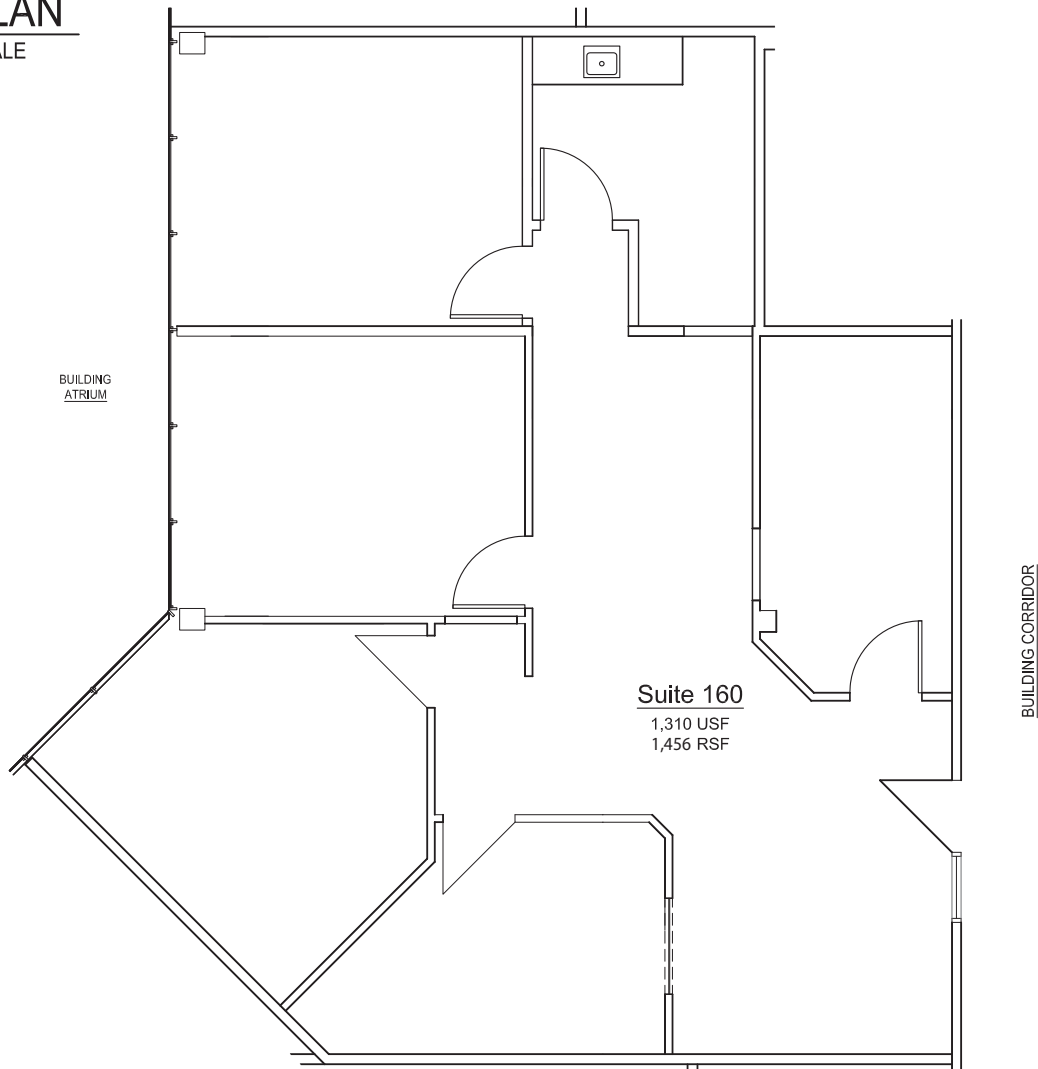

Schematic Floor Plan
SCALE: 1/8"=1'-0" 06/17/13

Suite 160 - 1,456 RSF
Bingham 4
30300 Telegraph Road

JFK INVESTMENT COMPANY, L.L.C.

A MICHIGAN LIMITED LIABILITY COMPANY
43252 WOODWARD AVE-SUITE 210-BLOOMFIELD HILLS, MI 48302
PHONE: (248) 333-2373 - FAX: (248) 333-2873

+ smith schurman associates, inc.
architects ■ planners ■ interior designers