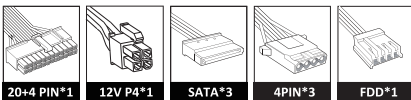

TFX-AP300W

20+4 PIN Exposed(500mm)*1
12V 4P Exposed(500mm)*1
PATA Exposed(400mm)+PATA(150mm)+SATA(150mm)+FDD(150mm)*1
PATA Exposed(400mm)+SATA(150mm)+SATA(150mm)*1
Total : (20+4*1,P4*1,PATA*3,SATA*3,FDD*1)

AC Input	115-230VAC , 8A/4A , 50-60HZ				
DC Output Voltage	+3.3V	+5V	+12V	-12V	+5Vsb
Max Output Current	12A	12A	20A	0.3A	2.5A
Combined Power	90W		240W	3.6W	12.5W
Total Power	300W