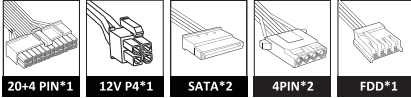

## SFX-AP300W

20 + 4 PIN exposed (350mm)\*1  
 12V P4 exposed (350mm)\*1  
 PATA exposed (350mm) + SATA(150mm)\*1  
 PATA exposed (350mm) + SATA(150mm) + FDD(150mm)\*1  
 Total : (20+4P\*1, 12V P4\*1, PATA\*2, SATA\*2, FDD\*1)