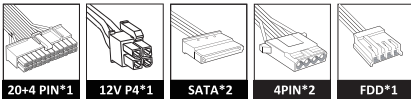

ITX-AP300W

20 + 4 PIN exposed (350mm)*1
12V P4 exposed (350mm)*1
PATA exposed (350mm) + SATA(150mm)*1
PATA exposed (350mm) + SATA(150mm) + FDD(150mm)*1
Total : (20+4P*1, 12V P4*1, PATA*2, SATA*2, FDD*1)

AC Input	115-230VAC , 8A/4A , 50-60HZ				
DC Output Voltage	+3.3V	+5V	+12V	-12V	+5Vsb
Max Output Current	12A	12A	20A	0.3A	2.5A
Combined Power	90W		240W	3.6W	12.5W
Total Power	300W