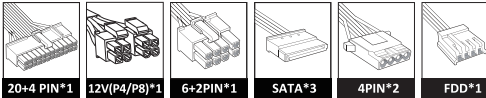

SFX-AP400W

20 + 4 PIN exposed (350mm)*1
12V (P4/P8) exposed (350mm)*1
PATA exposed (350mm) + SATA(150mm) + SATA(150mm) *1
PATA exposed (350mm) + SATA(150mm) + FDD(150mm)*1
PCIe 6+2P exposed (350mm)*1
Total : (20+4P*1, 12V P4/P8*1, PCIe 6+2P*1, PATA*2, SATA*3, FDD*1)

AC Input	115-230VAC , 8A/4A , 50-60HZ				
DC Output Voltage	+3.3V	+5V	+12V	-12V	+5Vsb
Max Output Current	12A	12A	28A	0.3A	2.5A
Combined Power	90W		336W	3.6W	12.5W
Total Power	400W