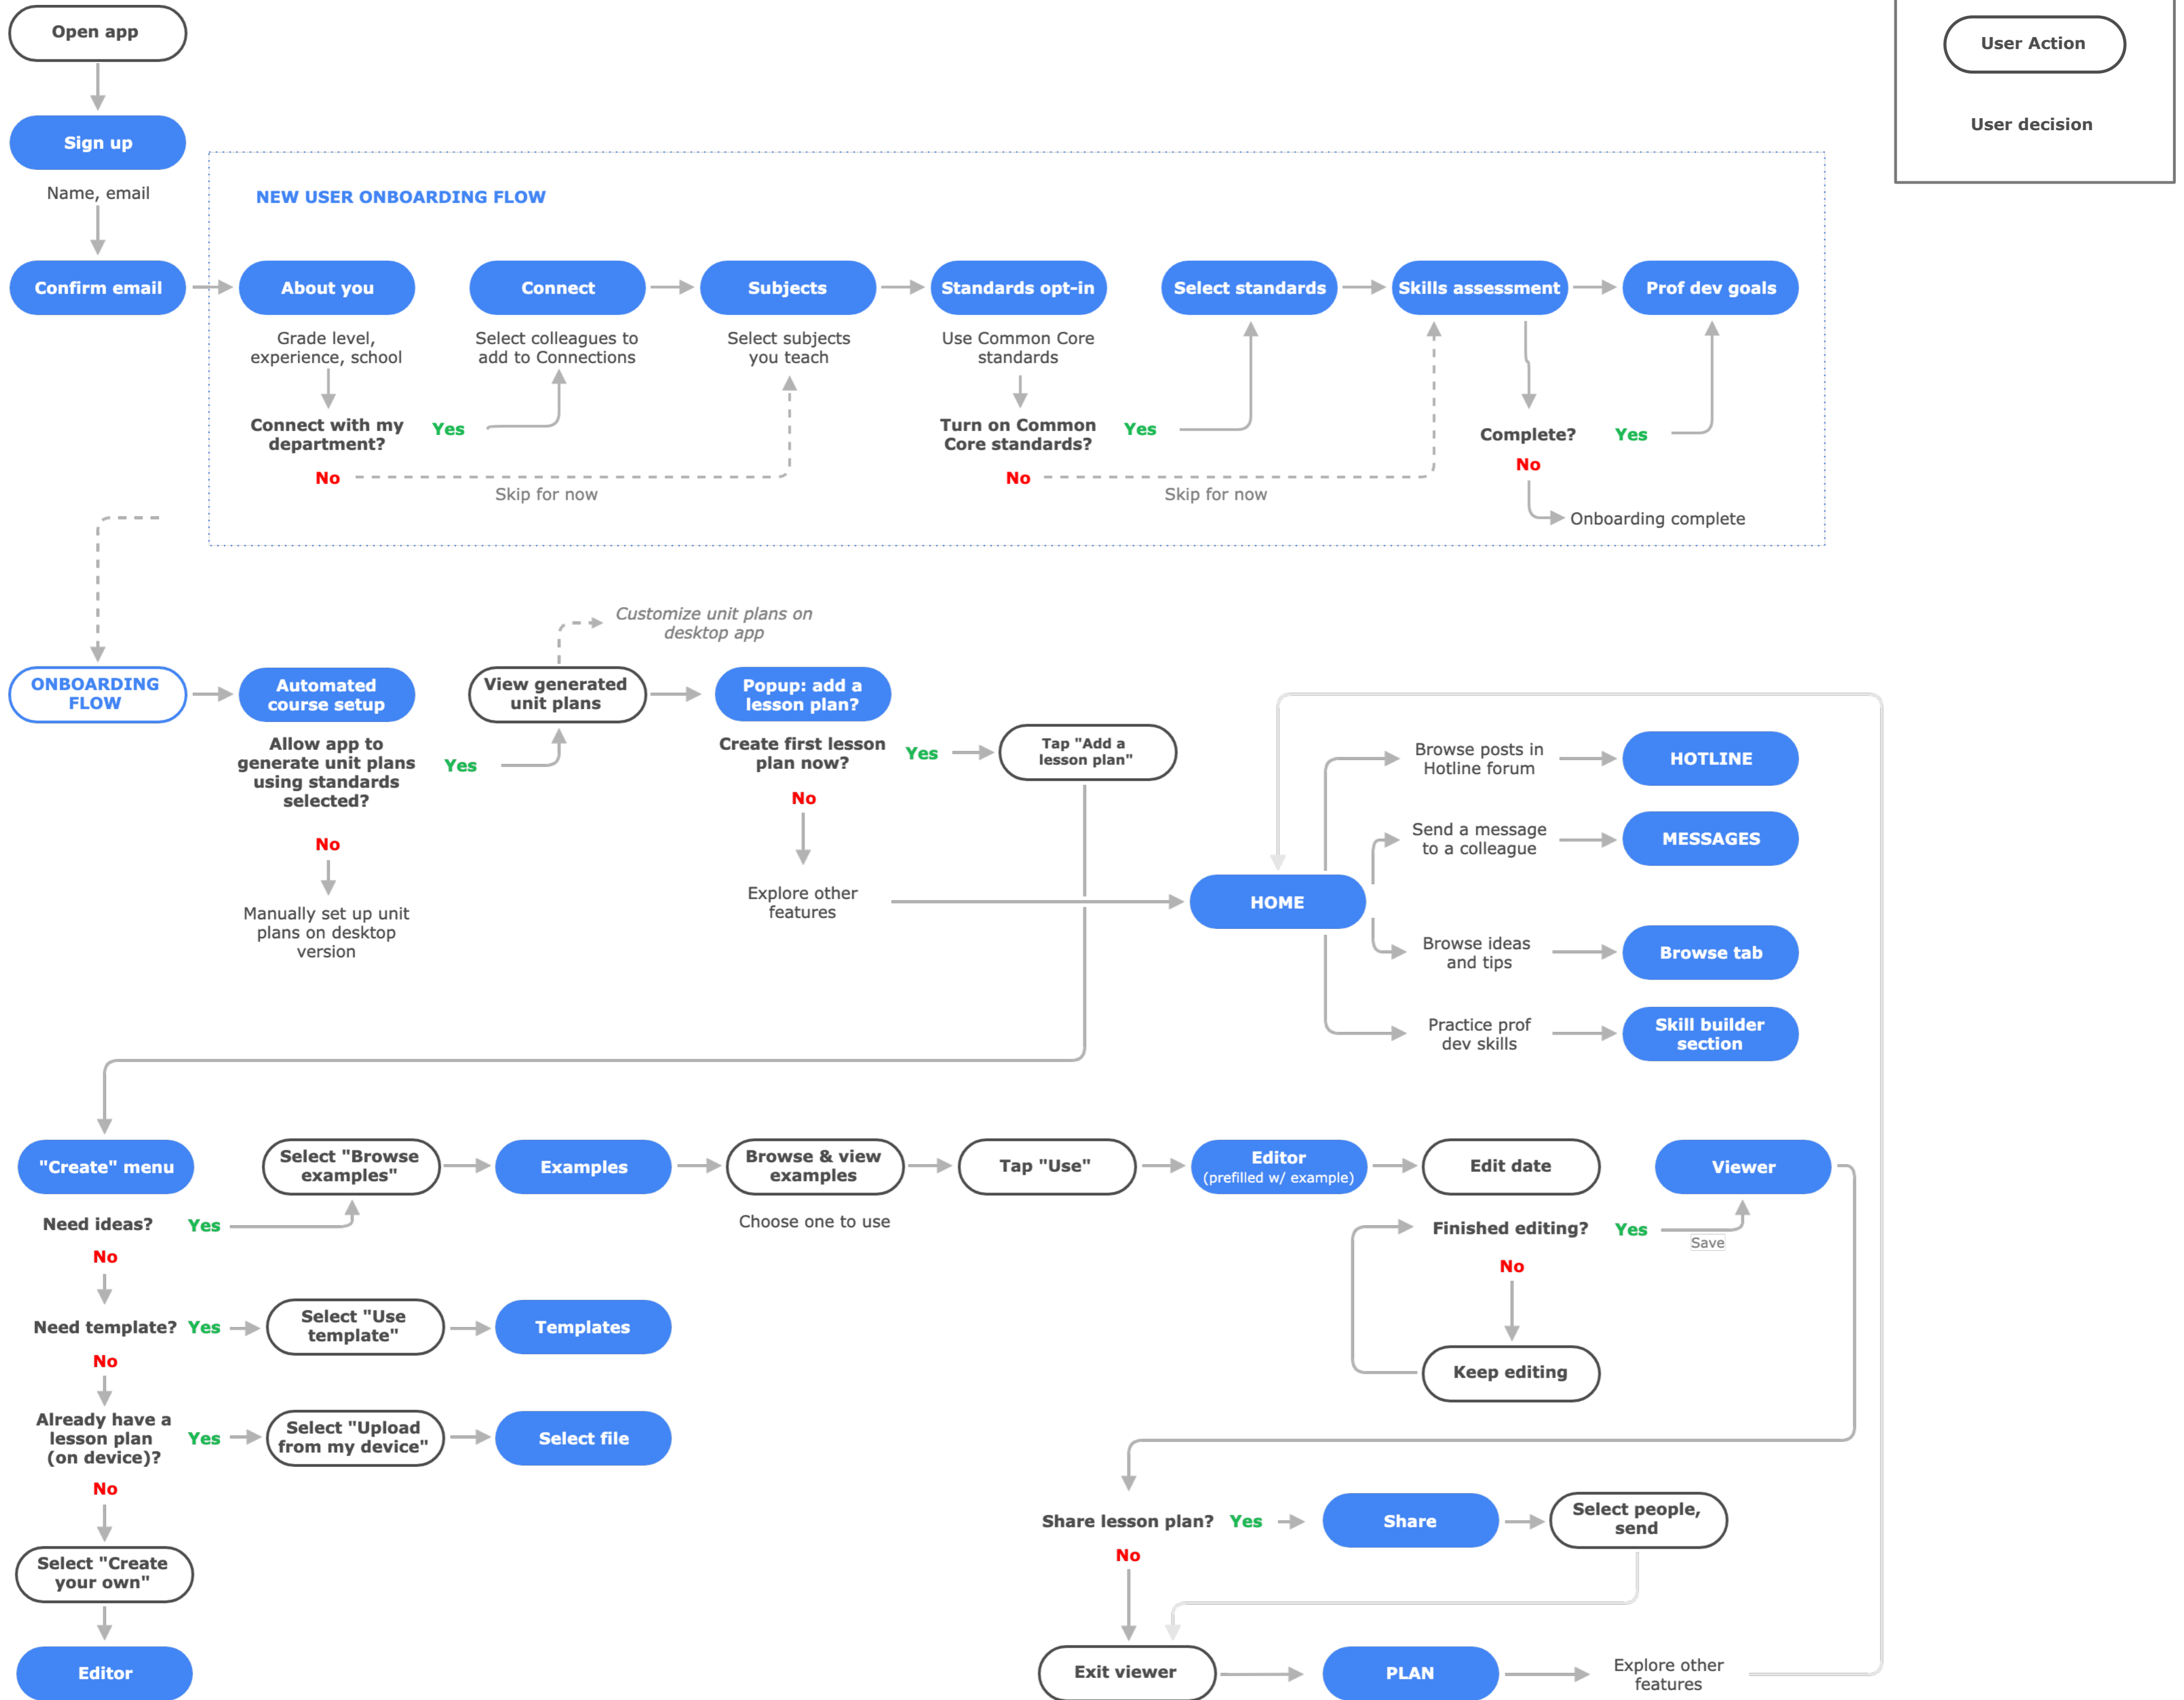

TASK FLOWS

USER TASK 1

A new user downloads the app, signs up for an account and creates their first lesson plan.

USER TASK 2

A new user downloads the app, signs up for an account and creates their first lesson plan.