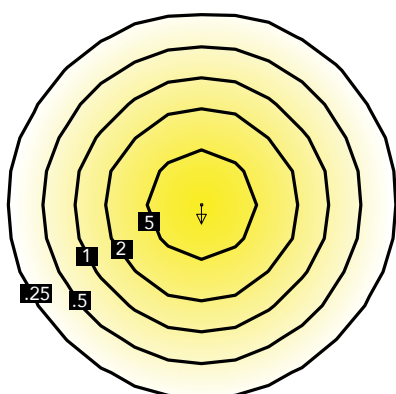

eran industrial.

AREA LIGHT DUSK TO DAWN

MODEL: DTD440-40W-40K

Product Features

- LIGHT SENSOR**
 Automatic Night time ON / Day time OFF Photocell with included twist-on cap to deactivate dusk-to-dawn functionality
- STRONG HOUSING**
 Die cast aluminum construction
- GLARE-FREE**
 Frosted vandal-resistant Polycarbonate lens
- VERSATILE MOUNTING OPTIONS**
 Included hardware for wall mount, Wood pole mount, and pipe arm mount
- MAINTENANCE-FREE**
 Premium LEDs lasting over 50,000 hours (14+ years)*

PRODUCT SUMMARY

SYSTEM WATTAGE	40W
LED WATTAGE	36W
LUMENS	4972
EFFICACY	124 lm/w
REPLACE	120W
LED CHIP	Lumileds 3030 LED
CCT	4000K
CRI STANDARD	≥70
DRIVER	YG® driver technology
DIMENSIONS	14.06" x 7.25" x 4.37" in
WEIGHT	3.74 Lbs
STANDARD LIFETIME	Design minimum 50,000 hours
STANDARD WARRANTY	5 Years
WATER PROOFING GRADE	IP65
INPUT VOLTAGE	120-277V

PHOTOMETRY

MOUNTED AT 12FT.

PRODUCT DIMENSIONS