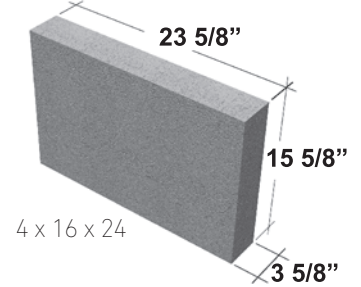

4 x 4 x 12

4 x 4 x 16

4 x 4 x 24

4 x 16 x 16

4 x 8 x 12

4 x 8 x 16

4 x 8 x 24

4 x 16 x 24

4 x 12 x 12

4 x 12 x 16

4 x 12 x 24

Sills

Available in Satin™ fine finish.

5 x 4 x 24

5 x 4 x 24

Caps