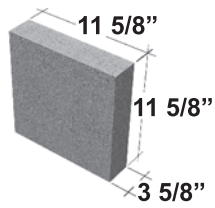

4 x 12 x 16

4 x 12 x 24

Satin™ Fine Finish

Less aggregate and a higher concentration of cement provide a satin-like appearance.

- Ideal for architectural detailing
- Also available in caps and sills

Shapes & Sizes

4 x 4 x 12

4 x 4 x 16

4 x 4 x 24

4 x 16 x 16

4 x 8 x 12

4 x 8 x 16

4 x 8 x 24

4 x 16 x 24

4 x 12 x 12

4 x 12 x 16

4 x 12 x 24

Sills

Available in Satin™ fine finish.

5 x 4 x 24

5 x 4 x 24

Caps