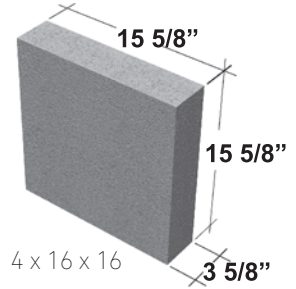

4 x 12 x 16

4 x 12 x 24

Satin™ Fine Finish

Less aggregate and a higher concentration of cement provide a satin-like appearance.

- Ideal for architectural detailing
- Also available in caps and sills

Shapes & Sizes

4 x 4 x 12

4 x 4 x 16

4 x 4 x 24

4 x 16 x 16

4 x 8 x 12

4 x 8 x 16

4 x 8 x 24

4 x 16 x 24