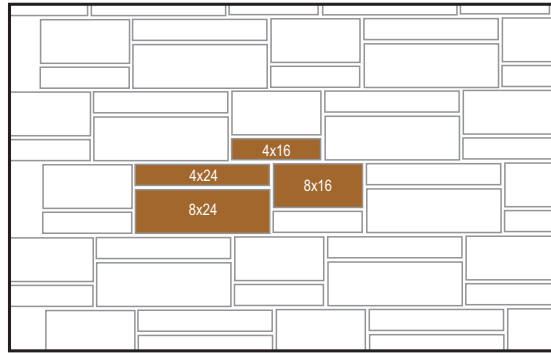

Available in Satin™ fine finish.

12 x 4 x 24 Side View

12 x 4 x 24 Top View

16 x 4 x 24 Top View

16 x 4 x 24 Side View

*Other shapes available.

Bravissi® and Satin™ fine finish patterns

Pattern 1

8" X 24"

Pattern 2 Random

4" X 8" *	8" X 8" *	12" X 16"
4" X 16"	8" X 16"	12" X 24"
4" X 24"	8" X 24"	

Pattern 3

4" X 24"	8" X 16"
8" X 8" *	12" X 24"

Pattern 4

4" X 16"	8" X 16"
4" X 24"	8" X 24"

Pattern 5

4" X 16"	8" X 24"
4" X 24"	12" X 16"
8" X 16"	12" X 24"

Pattern 6

8" X 16"	12" X 16"
8" X 24"	12" X 24"

* Field cut piece (light gold)