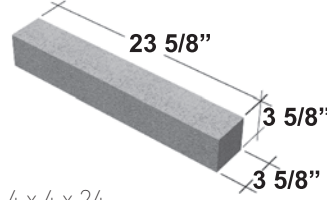

4 x 12 x 16

4 x 12 x 24

Satin™ Fine Finish

Less aggregate and a higher concentration of cement provide a satin-like appearance.

- Ideal for architectural detailing
- Also available in caps and sills

Shapes & Sizes

4 x 4 x 12

4 x 4 x 16

4 x 4 x 24

4 x 16 x 16

4 x 8 x 12

4 x 8 x 16

4 x 8 x 24

4 x 16 x 24