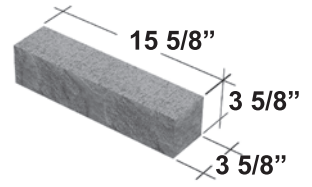

Endion Red

Millstone Gold

Winter White

Note: All color samples are representative only. For accurate color selection, ask your sales representative for samples.

Shapes & Sizes

4 x 4 x 12

4 x 4 x 12 Face & End

4 x 4 x 16

4 x 4 x 16 Face & End

4 x 4 x 24

4 x 8 x 12 Face & End

4 x 8 x 16

4 x 8 x 16 Face & End

4 x 8 x 24

4 x 12 x 12

4 x 12 x 16

4 x 12 x 24

Satin™ Fine Finish

Less aggregate and a higher concentration of cement provide a satin-like appearance.

- Ideal for architectural detailing
- Also available in caps and sills

Shapes & Sizes