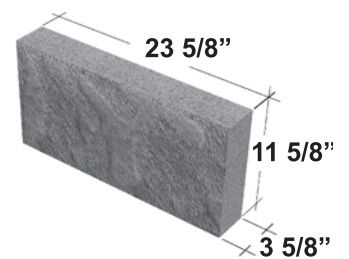

4 x 4 x 16

4 x 4 x 16 Face & End

4 x 4 x 24

4 x 8 x 12 Face & End

4 x 8 x 16

4 x 8 x 16 Face & End

4 x 8 x 24

4 x 12 x 12

4 x 12 x 16

4 x 12 x 24

Satin™ Fine Finish

Less aggregate and a higher concentration of cement provide a satin-like appearance.

- Ideal for architectural detailing
- Also available in caps and sills

Shapes & Sizes