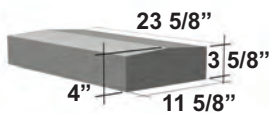

Caps

Available in Satin™ fine finish.

12 x 4 x 24 Side View