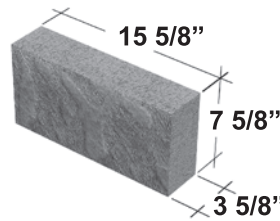

4 x 4 x 16

4 x 4 x 16 Face & End

4 x 4 x 24

4 x 8 x 12 Face & End

4 x 8 x 16

4 x 8 x 16 Face & End

4 x 8 x 24

4 x 12 x 12

4 x 12 x 16

4 x 12 x 24

Satin™ Fine Finish

Less aggregate and a higher concentration of cement provide a satin-like appearance.

- Ideal for architectural detailing
- Also available in caps and sills

Shapes & Sizes