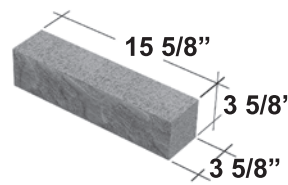

Endion Red

Millstone Gold

Winter White

Note: All color samples are representative only. For accurate color selection, ask your sales representative for samples.

Shapes & Sizes

4 x 4 x 12

4 x 4 x 12 Face & End

4 x 4 x 16

4 x 4 x 16 Face & End

4 x 4 x 24

4 x 8 x 12 Face & End

4 x 8 x 16

4 x 8 x 16 Face & End

4 x 8 x 24

4 x 12 x 12

4 x 12 x 16

4 x 12 x 24

Satin™ Fine Finish

Less aggregate and a higher concentration of cement provide a satin-like appearance.

- Ideal for architectural detailing
- Also available in caps and sills

Shapes & Sizes