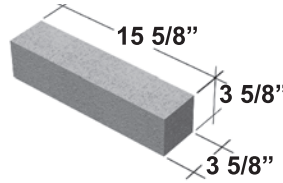

4 x 4 x 16

4 x 4 x 16 Face & End

4 x 4 x 24

4 x 8 x 12 Face & End

4 x 8 x 16

4 x 8 x 16 Face & End

4 x 8 x 24

4 x 12 x 12

4 x 12 x 16

4 x 12 x 24

Satin™ Fine Finish

Less aggregate and a higher concentration of cement provide a satin-like appearance.

- Ideal for architectural detailing
- Also available in caps and sills

Shapes & Sizes

4 x 4 x 12

4 x 4 x 16

4 x 4 x 24

4 x 16 x 16

4 x 8 x 12

4 x 8 x 16

4 x 8 x 24

4 x 16 x 24