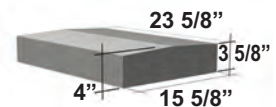

Available in Satin™ fine finish.

12 x 4 x 24 Side View

12 x 4 x 24 Top View

16 x 4 x 24 Top View

16 x 4 x 24 Side View

*Other shapes available.

Bravissi® and Satin™ fine finish patterns

Pattern 1