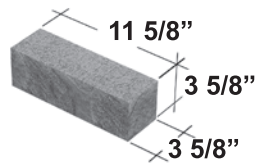

Endion Red

Millstone Gold

Winter White

Note: All color samples are representative only. For accurate color selection, ask your sales representative for samples.

Shapes & Sizes

4 x 4 x 12

4 x 4 x 12 Face & End

4 x 4 x 16

4 x 4 x 16 Face & End

4 x 4 x 24

4 x 8 x 12 Face & End

4 x 8 x 16

4 x 8 x 16 Face & End

4 x 8 x 24

4 x 12 x 12