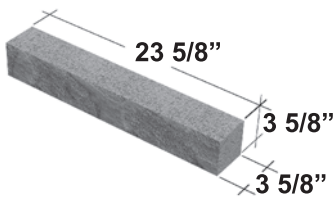

Endion Red

Millstone Gold

Winter White

Note: All color samples are representative only. For accurate color selection, ask your sales representative for samples.

Shapes & Sizes

4 x 4 x 12

4 x 4 x 12 Face & End

4 x 4 x 16

4 x 4 x 16 Face & End

4 x 4 x 24

4 x 8 x 12 Face & End

4 x 8 x 16

4 x 8 x 16 Face & End

4 x 8 x 24

4 x 12 x 12

4 x 12 x 16

4 x 12 x 24

Satin™ Fine Finish

Less aggregate and a higher concentration of cement provide a satin-like appearance.

- Ideal for architectural detailing
- Also available in caps and sills

Shapes & Sizes