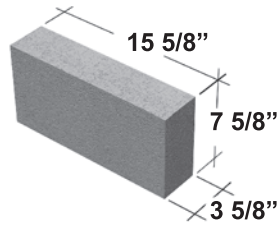

4 x 12 x 16

4 x 12 x 24

Satin™ Fine Finish

Less aggregate and a higher concentration of cement provide a satin-like appearance.

- Ideal for architectural detailing
- Also available in caps and sills

Shapes & Sizes

4 x 4 x 12

4 x 4 x 16

4 x 4 x 24

4 x 16 x 16

4 x 8 x 12

4 x 8 x 16

4 x 8 x 24

4 x 16 x 24

4 x 12 x 12

4 x 12 x 16

4 x 12 x 24

Sills

Available in Satin™ fine finish.

5 x 4 x 24

5 x 4 x 24

Caps