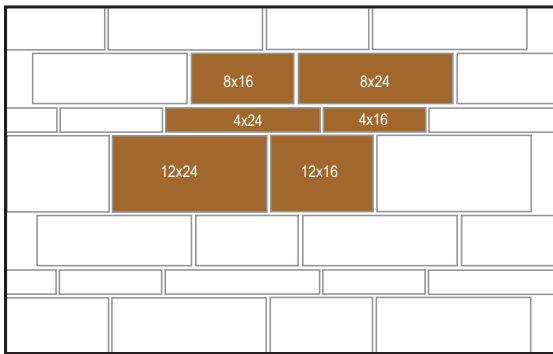

Available in Satin™ fine finish.

12 x 4 x 24 Side View

12 x 4 x 24 Top View

16 x 4 x 24 Top View

16 x 4 x 24 Side View

*Other shapes available.

Bravissi® and Satin™ fine finish patterns

Pattern 1

8" X 24"

Pattern 2 Random

4" X 8" *	8" X 8" *	12" X 16"
4" X 16"	8" X 16"	12" X 24"
4" X 24"	8" X 24"	

Pattern 3

4" X 24"	8" X 16"
8" X 8" *	12" X 24"

Pattern 4

4" X 16"	8" X 16"
4" X 24"	8" X 24"

Pattern 5

4" X 16"	8" X 24"
4" X 24"	12" X 16"
8" X 16"	12" X 24"

Pattern 6

8" X 16"	12" X 16"
8" X 24"	12" X 24"

* Field cut piece (light gold)