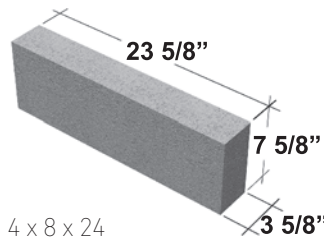

4 x 4 x 12

4 x 4 x 16

4 x 4 x 24

4 x 16 x 16

4 x 8 x 12

4 x 8 x 16

4 x 8 x 24

4 x 16 x 24

4 x 12 x 12

4 x 12 x 16

4 x 12 x 24

Sills

Available in Satin™ fine finish.

5 x 4 x 24

5 x 4 x 24

Caps