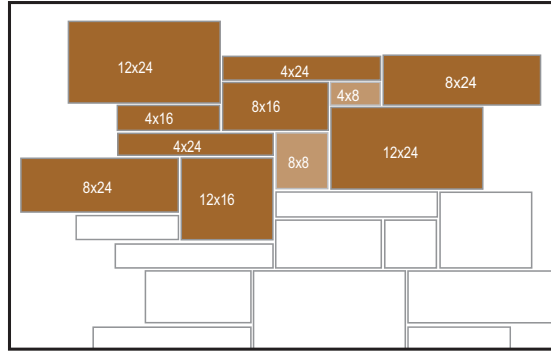

4 x 4 x 12

4 x 4 x 16

4 x 4 x 24

4 x 16 x 16

4 x 8 x 12

4 x 8 x 16

4 x 8 x 24

4 x 16 x 24

Available in Satin™ fine finish.

12 x 4 x 24 Side View

12 x 4 x 24 Top View

16 x 4 x 24 Top View

16 x 4 x 24 Side View

*Other shapes available.

Bravissi® and Satin™ fine finish patterns

Pattern 1

8" X 24"

Pattern 2 Random

4" X 8" *	8" X 8" *	12" X 16"
4" X 16"	8" X 16"	12" X 24"
4" X 24"	8" X 24"	

Pattern 3

4" X 24"	8" X 16"
8" X 8" *	12" X 24"

Pattern 4

4" X 16"	8" X 16"
4" X 24"	8" X 24"

Pattern 5

4" X 16"	8" X 24"
4" X 24"	12" X 16"
8" X 16"	12" X 24"

Pattern 6

8" X 16"	12" X 16"
8" X 24"	12" X 24"

* Field cut piece (light gold)