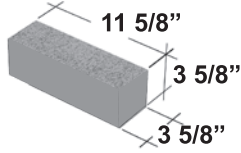

4 x 4 x 16

4 x 4 x 16 Face & End

4 x 4 x 24

4 x 8 x 12 Face & End

4 x 8 x 16

4 x 8 x 16 Face & End

4 x 8 x 24

4 x 12 x 12

4 x 12 x 16

4 x 12 x 24

Satin™ Fine Finish

Less aggregate and a higher concentration of cement provide a satin-like appearance.

- Ideal for architectural detailing
- Also available in caps and sills

Shapes & Sizes

4 x 4 x 12

4 x 4 x 16

4 x 4 x 24

4 x 16 x 16

4 x 8 x 12

4 x 8 x 16

4 x 8 x 24

4 x 16 x 24