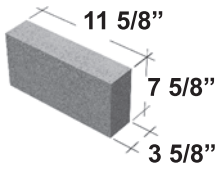

4 x 4 x 12

4 x 4 x 16

4 x 4 x 24

4 x 16 x 16

4 x 8 x 12

4 x 8 x 16

4 x 8 x 24

4 x 16 x 24

4 x 12 x 12

4 x 12 x 16

4 x 12 x 24

Sills

Available in Satin™ fine finish.

5 x 4 x 24

5 x 4 x 24

Caps