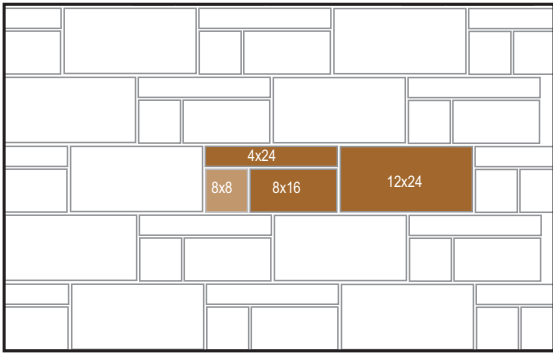

4 x 4 x 12

4 x 4 x 16

4 x 4 x 24

4 x 16 x 16

4 x 8 x 12

4 x 8 x 16

4 x 8 x 24

4 x 16 x 24

Available in Satin™ fine finish.

12 x 4 x 24 Side View

12 x 4 x 24 Top View

16 x 4 x 24 Top View

16 x 4 x 24 Side View

*Other shapes available.

Bravissi® and Satin™ fine finish patterns

Pattern 1

8" X 24"

Pattern 2 Random

4" X 8" *	8" X 8" *	12" X 16"
4" X 16"	8" X 16"	12" X 24"
4" X 24"	8" X 24"	

Pattern 3

4" X 24"	8" X 16"
8" X 8" *	12" X 24"

Pattern 4

4" X 16"	8" X 16"
4" X 24"	8" X 24"

Pattern 5

4" X 16"	8" X 24"
4" X 24"	12" X 16"
8" X 16"	12" X 24"

Pattern 6

8" X 16"	12" X 16"
8" X 24"	12" X 24"

* Field cut piece (light gold)