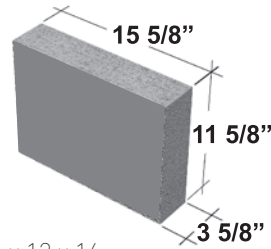

4 x 4 x 12

4 x 4 x 16

4 x 4 x 24

4 x 16 x 16

4 x 8 x 12

4 x 8 x 16

4 x 8 x 24

4 x 16 x 24

4 x 12 x 12

4 x 12 x 16

4 x 12 x 24

Sills

Available in Satin™ fine finish.

5 x 4 x 24

5 x 4 x 24

Caps