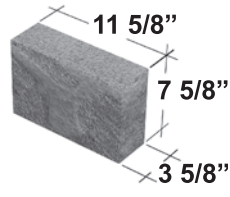

Endion Red

Millstone Gold

Winter White

Note: All color samples are representative only. For accurate color selection, ask your sales representative for samples.

Shapes & Sizes

4 x 4 x 12

4 x 4 x 12 Face & End

4 x 4 x 16

4 x 4 x 16 Face & End

4 x 4 x 24

4 x 8 x 12 Face & End

4 x 8 x 16

4 x 8 x 16 Face & End

4 x 8 x 24

4 x 12 x 12