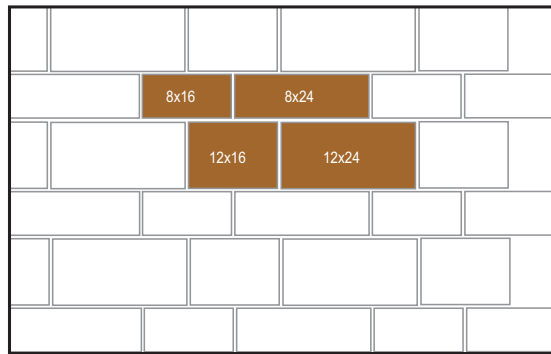

Available in Satin™ fine finish.

12 x 4 x 24 Side View

12 x 4 x 24 Top View

16 x 4 x 24 Top View

16 x 4 x 24 Side View

*Other shapes available.

Bravissi® and Satin™ fine finish patterns

Pattern 1

8" X 24"

Pattern 2 Random

4" X 8" *	8" X 8" *	12" X 16"
4" X 16"	8" X 16"	12" X 24"
4" X 24"	8" X 24"	

Pattern 3

4" X 24"	8" X 16"
8" X 8" *	12" X 24"

Pattern 4

4" X 16"	8" X 16"
4" X 24"	8" X 24"

Pattern 5

4" X 16"	8" X 24"
4" X 24"	12" X 16"
8" X 16"	12" X 24"

Pattern 6

8" X 16"	12" X 16"
8" X 24"	12" X 24"

* Field cut piece (light gold)