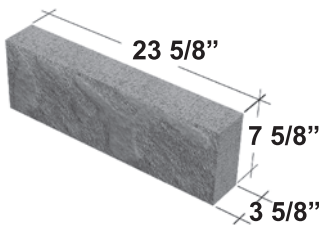

4 x 4 x 16

4 x 4 x 16 Face & End

4 x 4 x 24

4 x 8 x 12 Face & End

4 x 8 x 16

4 x 8 x 16 Face & End

4 x 8 x 24

4 x 12 x 12

4 x 12 x 16

4 x 12 x 24

Satin™ Fine Finish

Less aggregate and a higher concentration of cement provide a satin-like appearance.

- Ideal for architectural detailing
- Also available in caps and sills

Shapes & Sizes