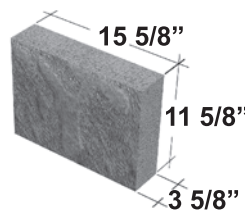

4 x 4 x 16

4 x 4 x 16 Face & End

4 x 4 x 24

4 x 8 x 12 Face & End

4 x 8 x 16

4 x 8 x 16 Face & End

4 x 8 x 24

4 x 12 x 12

4 x 12 x 16

4 x 12 x 24

Satin™ Fine Finish

Less aggregate and a higher concentration of cement provide a satin-like appearance.

- Ideal for architectural detailing
- Also available in caps and sills

Shapes & Sizes