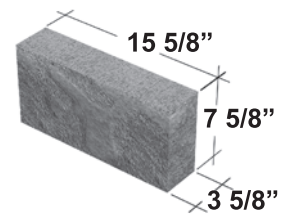

4 x 4 x 16

4 x 4 x 16 Face & End

4 x 4 x 24

4 x 8 x 12 Face & End

4 x 8 x 16

4 x 8 x 16 Face & End

4 x 8 x 24

4 x 12 x 12

4 x 12 x 16

4 x 12 x 24

Satin™ Fine Finish

Less aggregate and a higher concentration of cement provide a satin-like appearance.

- Ideal for architectural detailing
- Also available in caps and sills

Shapes & Sizes