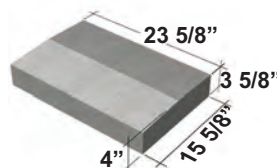

16 x 4 x 24 Top View