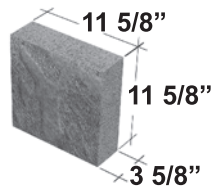

4 x 4 x 16

4 x 4 x 16 Face & End

4 x 4 x 24

4 x 8 x 12 Face & End

4 x 8 x 16

4 x 8 x 16 Face & End

4 x 8 x 24

4 x 12 x 12

4 x 12 x 16

4 x 12 x 24

Satin™ Fine Finish

Less aggregate and a higher concentration of cement provide a satin-like appearance.

- Ideal for architectural detailing
- Also available in caps and sills

Shapes & Sizes