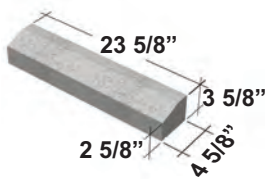

4 x 4 x 12

4 x 4 x 16

4 x 4 x 24

4 x 16 x 16

4 x 8 x 12

4 x 8 x 16

4 x 8 x 24

4 x 16 x 24

4 x 12 x 12

4 x 12 x 16

4 x 12 x 24

Sills

Available in Satin™ fine finish.

5 x 4 x 24

5 x 4 x 24

Caps