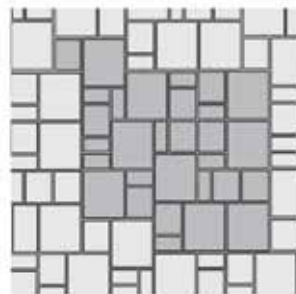

RANGE 1
(RED / CHARCOAL)

RANGE 2
(RED / CHARCOAL / BUFF)

RANGE 6
(TAUPE / BUFF)

RANGE 3
(BROWN / CHARCOAL / BUFF)

RANGE 5 (BROWN / BUFF)

RANGE 9
(TERRA COTTA / BROWN)

TAUPE / BUFF / CHARCOAL

BUFF

CHARCOAL

RED

Standard
8.40" x 4.19" x 2.38"

DOUBLE HOLLAND

RANGE 1
(RED / CHARCOAL)

RANGE 2
(RED / CHARCOAL / BUFF)

RANGE 3
(BROWN / CHARCOAL / BUFF)

Double Holland
8.40" x 8.40" x 2.38"

HOLLAND 12 X 12

RANGE 1 (RED / CHARCOAL)

RANGE 2 (RED / CHARCOAL / BUFF)

RANGE 3 (BROWN / CHARCOAL / BUFF)

Holland 12 x 12
12.58" x 12.58" x 2.38"

Stones & Packaging	Unit Height	Sq Ft / Pallet	Sq Ft Section	Sections/ Pallet	Units Pallet	Units Section	Lbs Pallet	Lbs Section	Lin Ft Pallet	Lin Ft Section	Lin Ft Stone	Sq Ft Stone	Units Sq Ft
Holland/Holland Colorlast	2 ³ / ₈ "	105	17.5	6	432	72	3895	500	151	25	0.35	0.24	4.11
Double Holland	2 ³ / ₈ "	94	15.67	6	192	32	2512	429	134	22	0.70	0.49	2.04
Holland 12 x 12	2 ³ / ₈ "	104	26	4	96	24	2914	769	100	25	1.05	1.08	0.91
Standard Holland 8cm*	3 ¹ / ₈ "	69	13.8	5	280	56	2573	505	98	20	0.35	0.24	4.11

* Special Order

LAYING PATTERNS

56% Holland 12 x 12, 32% Double Holland, 12% Holland

57% Holland 12 x 12, 28% Double Holland, 15% Holland