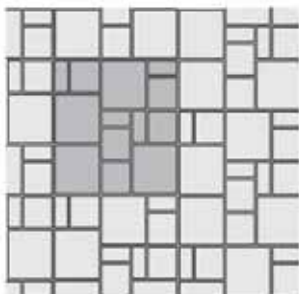

HOLLAND COLORLAST

ALPINE GREY (NATURAL / MEDIUM CHARCOAL / TAN)

BROWN

CHARCOAL

CHESTNUT (RED / GOLD / DARK BROWN)

SYCAMORE (TAUPE / BROWN / CHARCOAL)

Standard
8.40" x 4.19" x 2.38"

HOLLAND

CHARCOAL

RED

Standard
8.40" x 4.19" x 2.38"

DOUBLE HOLLAND

RANGE 1
(RED / CHARCOAL)

RANGE 2
(RED / CHARCOAL / BUFF)

RANGE 3
(BROWN / CHARCOAL / BUFF)

Double Holland
8.40" x 8.40" x 2.38"

HOLLAND 12 X 12

RANGE 1 (RED / CHARCOAL)

RANGE 2 (RED / CHARCOAL / BUFF)

RANGE 3 (BROWN / CHARCOAL / BUFF)

Holland 12 x 12
12.58" x 12.58" x 2.38"

Stones & Packaging	Unit Height	Sq Ft / Pallet	Sq Ft Section	Sections/ Pallet	Units Pallet	Units Section	Lbs Pallet	Lbs Section	Lin Ft Pallet	Lin Ft Section	Lin Ft Stone	Sq Ft Stone	Units Sq Ft
Holland/Holland Colorlast	2 ³ / ₈ "	105	17.5	6	432	72	3895	500	151	25	0.35	0.24	4.11
Double Holland	2 ³ / ₈ "	94	15.67	6	192	32	2512	429	134	22	0.70	0.49	2.04
Holland 12 x 12	2 ³ / ₈ "	104	26	4	96	24	2914	769	100	25	1.05	1.08	0.91
Standard Holland 8cm*	3 ¹ / ₈ "	69	13.8	5	280	56	2573	505	98	20	0.35	0.24	4.11

* Special Order

LAYING PATTERNS

56% Holland 12 x 12, 32% Double Holland, 12% Holland

57% Holland 12 x 12, 28% Double Holland, 15% Holland