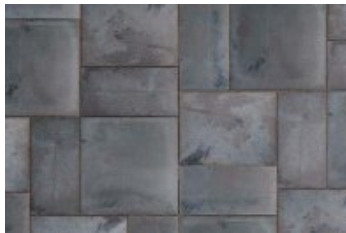

Colors

Bluestone