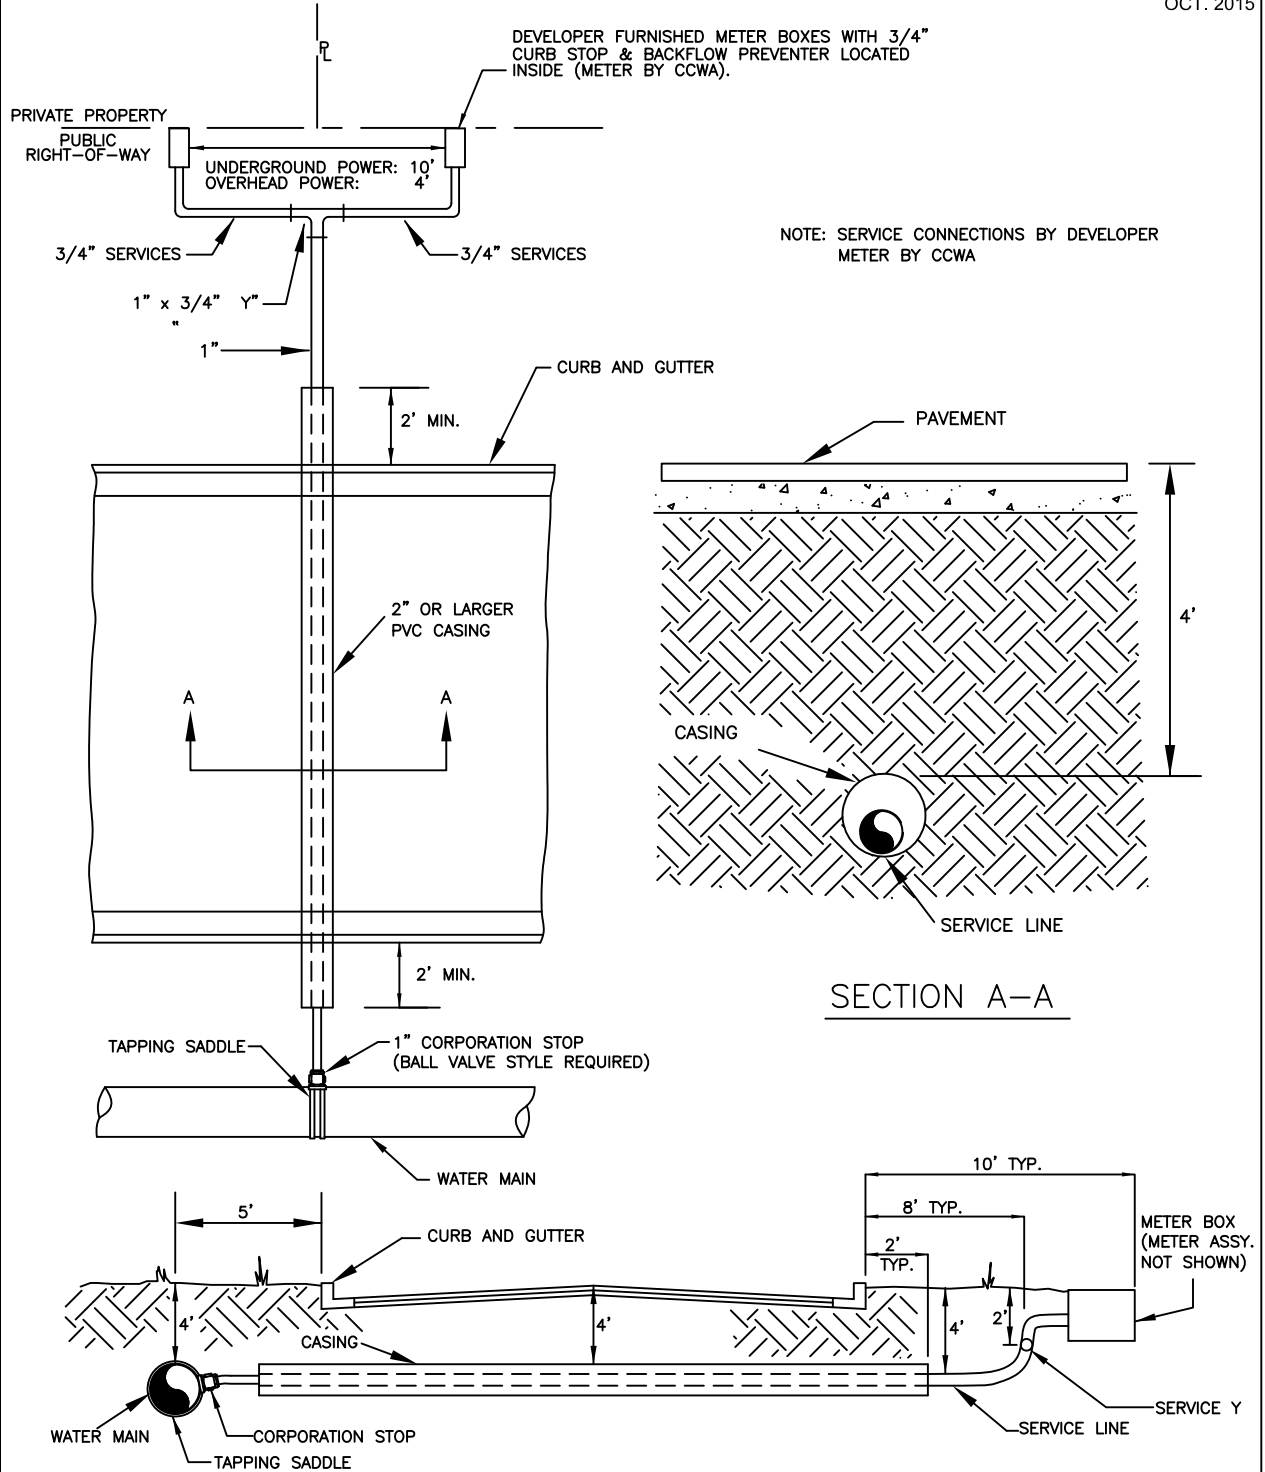

CARROLL COUNTY WATER AUTHORITY

FIG. 13
OCT. 2015

TYPICAL SIAMESE SERVICE INSTALLATION