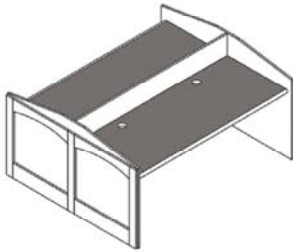

Tesco
Library Furniture

ST. LOUIS *Series*

ST. LOUIS SERIES AGELESS *Farm*

St. Louis is Arched, Cathedral, Vaulted. Tesco's St. Louis Series impresses the perfect balance between stately elegance and endless durability. The Cathedral Style elements present throughout, are most prominently displayed in the arched solid hardwood decorative overlay shown on End Panels, Carrels, OPAC Stations and Circulation Desks. Hand-crafted, superior workmanship is demonstrated on Tables with convex aprons, turned wood legs, and chamfered edges, Shelving Canopies with vaulted fascias, and Seating with careening symmetry. The St. Louis Series offers a comprehensive variety of Circulation Desk Components, Technical Furniture, Display Furniture, Children's Specialty Furniture, Seating, and Wood Shelving in both oak and maple.

ST. LOUIS *Series*

Adult Reading Chair

Children's Reading Chair

Lounge Chair

Lounge Table

Reading Table with Cathedral Apron

Mobile A-Frame Shelving

Atlas Stand

Dictionary Stand

DF Computer Carrel

SF Study Carrel

DF Study Carrel

SF PAC Station

SF Wood Shelving with Cathedral Fascia

DF Wood Shelving with Cathedral Fascia

Chamfered Drop Tables Only