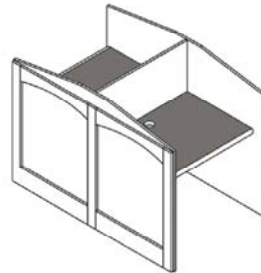

Tesco
Library Furniture

ST. LOUIS *Series*

ST. LOUIS SERIES AGELESS *Farm*

St. Louis is Arched, Cathedral, Vaulted. Tesco's St. Louis Series impresses the perfect balance between stately elegance and endless durability. The Cathedral Style elements present throughout, are most prominently displayed in the arched solid hardwood decorative overlay shown on End Panels, Carrels, OPAC Stations and Circulation Desks. Hand-crafted, superior workmanship is demonstrated on Tables with convex aprons, turned wood legs, and chamfered edges, Shelving Canopies with vaulted fascias, and Seating with careening symmetry. The St. Louis Series offers a comprehensive variety of Circulation Desk Components, Technical Furniture, Display Furniture, Children's Specialty Furniture, Seating, and Wood Shelving in both oak and maple.

ST. LOUIS *Series*

Adult Reading Chair

Children's Reading Chair

Lounge Chair

Lounge Table

Reading Table with Cathedral Apron

Mobile A-Frame Shelving

Atlas Stand

Dictionary Stand

DF Computer Carrel

SF Study Carrel

DF Study Carrel

SF PAC Station

SF Wood Shelving with Cathedral Fascia

DF Wood Shelving with Cathedral Fascia

Chamfered Drop Tables Only