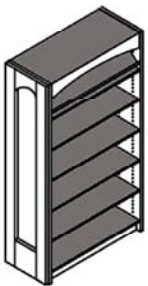

Tesco
Library Furniture

ST. LOUIS *Series*

ST. LOUIS SERIES AGELESS *Farm*

St. Louis is Arched, Cathedral, Vaulted. Tesco's St. Louis Series impresses the perfect balance between stately elegance and endless durability. The Cathedral Style elements present throughout, are most prominently displayed in the arched solid hardwood decorative overlay shown on End Panels, Carrels, OPAC Stations and Circulation Desks. Hand-crafted, superior workmanship is demonstrated on Tables with convex aprons, turned wood legs, and chamfered edges, Shelving Canopies with vaulted fascias, and Seating with careening symmetry. The St. Louis Series offers a comprehensive variety of Circulation Desk Components, Technical Furniture, Display Furniture, Children's Specialty Furniture, Seating, and Wood Shelving in both oak and maple.

ST. LOUIS *Series*

Adult Reading Chair

Children's Reading Chair

Lounge Chair

Lounge Table

Reading Table with Cathedral Apron

Mobile A-Frame Shelving

Atlas Stand

Dictionary Stand

DF Computer Carrel

SF Study Carrel

DF Study Carrel

SF PAC Station

SF Wood Shelving with Cathedral Fascia

DF Wood Shelving with Cathedral Fascia

Chamfered Drop Tables Only

Chamfered

ST. LOUIS *Series*

1035 E. HACIENDA • BELLVILLE, TEXAS 77418 • (800) 699-5824

WWW.TESCO-IND.COM