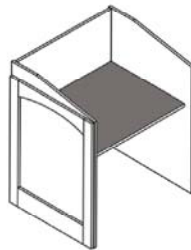

Tesco
Library Furniture

ST. LOUIS *Series*

ST. LOUIS SERIES AGELESS *Farm*

St. Louis is Arched, Cathedral, Vaulted. Tesco's St. Louis Series impresses the perfect balance between stately elegance and endless durability. The Cathedral Style elements present throughout, are most prominently displayed in the arched solid hardwood decorative overlay shown on End Panels, Carrels, OPAC Stations and Circulation Desks. Hand-crafted, superior workmanship is demonstrated on Tables with convex aprons, turned wood legs, and chamfered edges, Shelving Canopies with vaulted fascias, and Seating with careening symmetry. The St. Louis Series offers a comprehensive variety of Circulation Desk Components, Technical Furniture, Display Furniture, Children's Specialty Furniture, Seating, and Wood Shelving in both oak and maple.

ST. LOUIS *Series*

Adult Reading Chair

Children's Reading Chair

Lounge Chair

Lounge Table

Reading Table with Cathedral Apron

Mobile A-Frame Shelving

Atlas Stand

Dictionary Stand

DF Computer Carrel

SF Study Carrel

DF Study Carrel

SF PAC Station

SF Wood Shelving with Cathedral Fascia

DF Wood Shelving with Cathedral Fascia

Chamfered Drop Tables Only