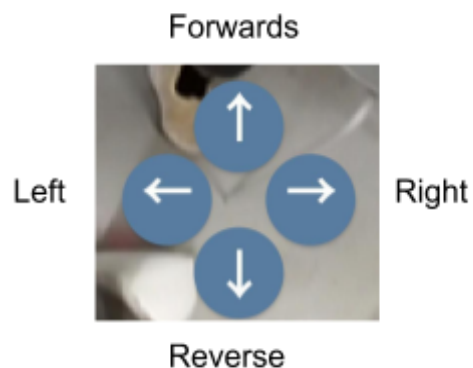

4. Choose “Install” and wait for the app to download.

Beginning to Teleport

1. Click “Teleport” to start controlling one of your Teleports. The following message will be displayed.

2. Click “Allow”. The following message will be displayed.

3. Click “Allow” again to proceed to the following screen.

This is the view shown in the app of the Teleport User.

The **Camera View** shows the front view of the Teleport. The **Down View** shows the floor in front of the Teleport; this appears whilst Teleport is moving, to assist in avoiding objects.

To control Teleport's movement, the **Movement Controls** are used. Each arrow corresponds to movement of the Teleport in a particular direction, as shown in the diagram. Tapping and holding the arrow keys will enable the Teleport to move.

Tapping on the Options button expands the menu as shown.

Zoom (Camera View)

DESCRIPTION Zoom Out  Zoom In
The zoom slider is used to zoom in and out of the Camera View.

Volume (Teleport Speaker)

DESCRIPTION Low  High
The volume slider is used to increase and decrease the volume of the Teleport speaker.