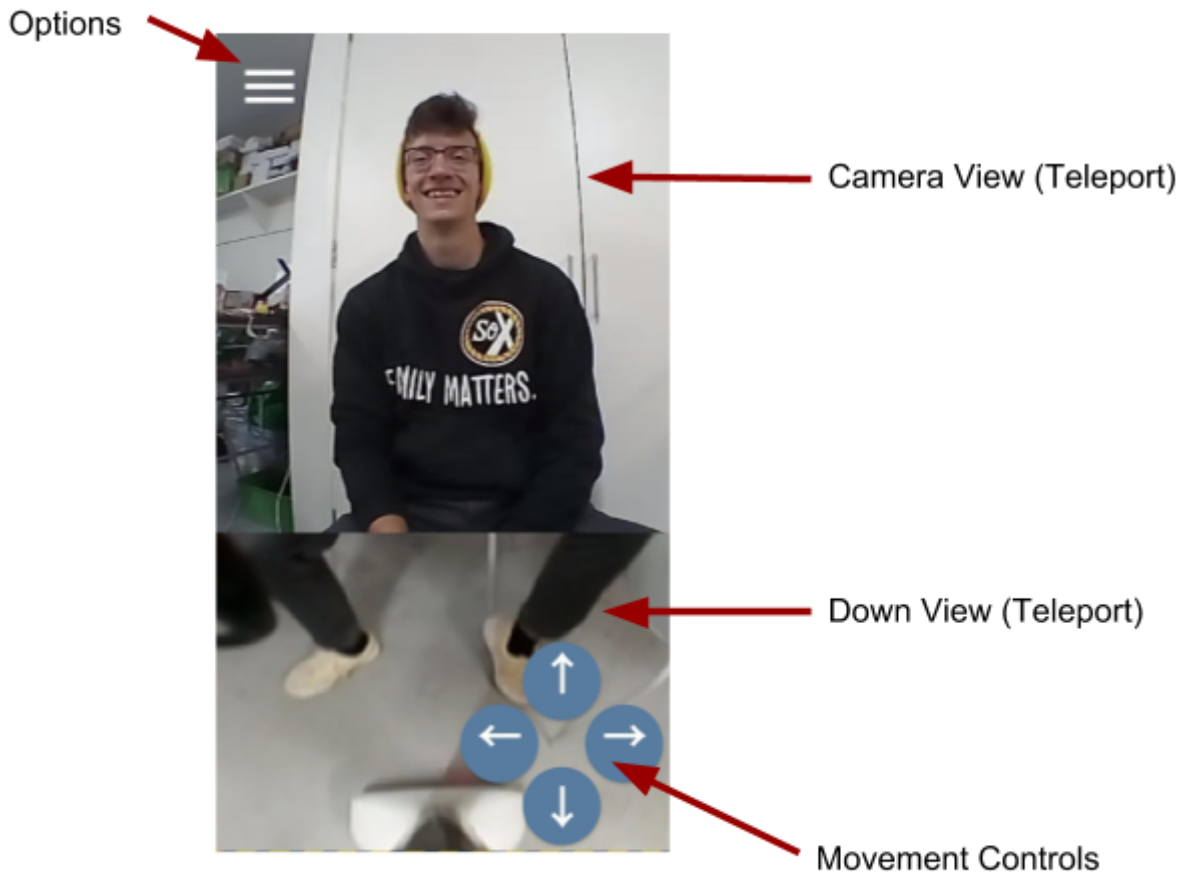

4. Choose “Install” and wait for the app to download.

Beginning to Teleport

1. Click “Teleport” to start controlling one of your Teleports. The following message will be displayed.

2. Click “Allow”. The following message will be displayed.

3. Click “Allow” again to proceed to the following screen.

This is the view shown in the app of the Teleport User.

The **Camera View** shows the front view of the Teleport. The **Down View** shows the floor in front of the Teleport; this appears whilst Teleport is moving, to assist in avoiding objects.

To control Teleport's movement, the **Movement Controls** are used. Each arrow corresponds to movement of the Teleport in a particular direction, as shown in the diagram. Tapping and holding the arrow keys will enable the Teleport to move.

Video And Microphone Switch

DESCRIPTION Toggle Camera Toggle Mute

The Camera button is used to switch the Self View on or off on the Teleport. The Mute button is used to switch the user's microphone on or off. The red lines appear when they are switched off.