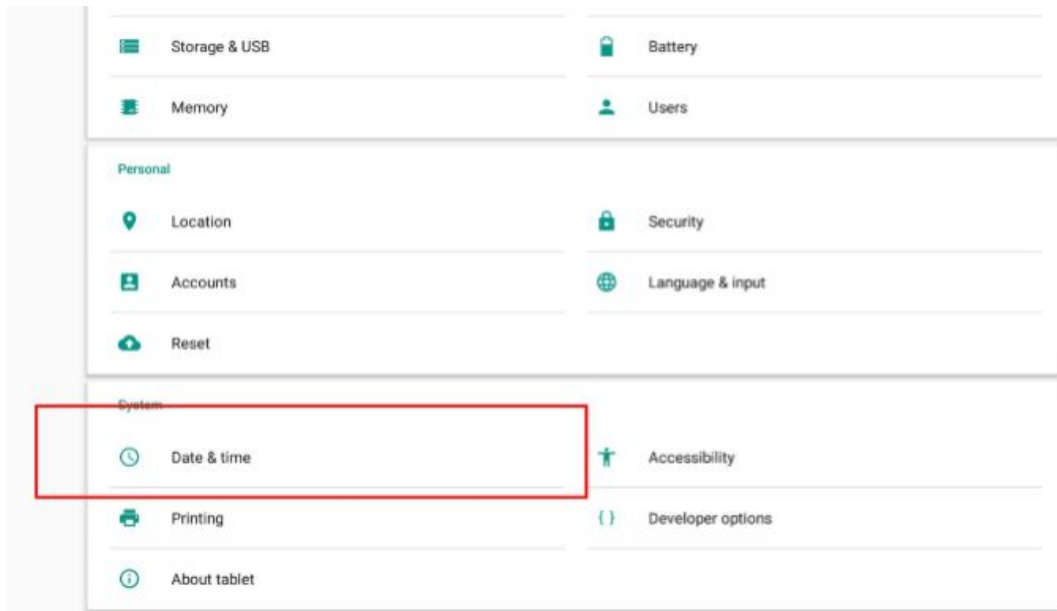

## Change the Time Manually on Teleport

1. On the Teleport's display screen, swipe down in the top left corner to display the toolbar at least until the gear icon is seen.

2. Tap the gear icon in the toolbar, as shown.

3. The settings menu, shown below, should open. Scroll down to the bottom and press the “Date & Time” option, indicated below.

4. Press the 'Automatic date & Time' option, and a menu should appear.

5. In the menu, press the third option, 'Off'.