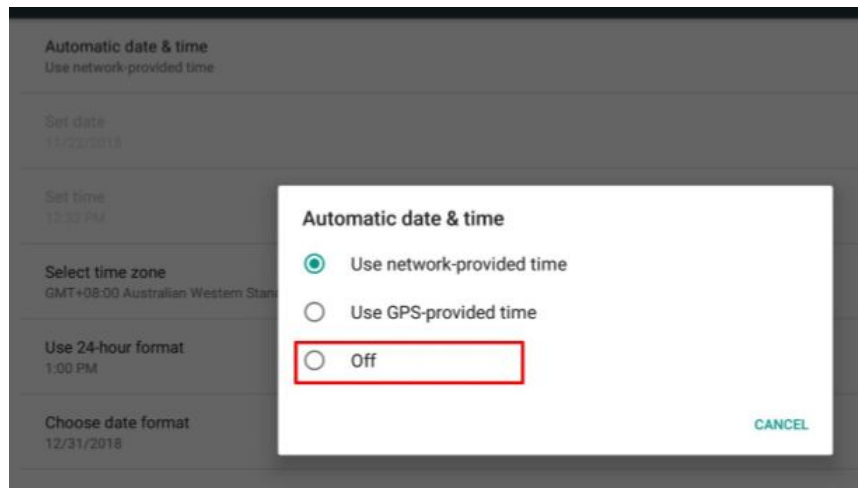

5. In the menu, press the third option, 'Off'.