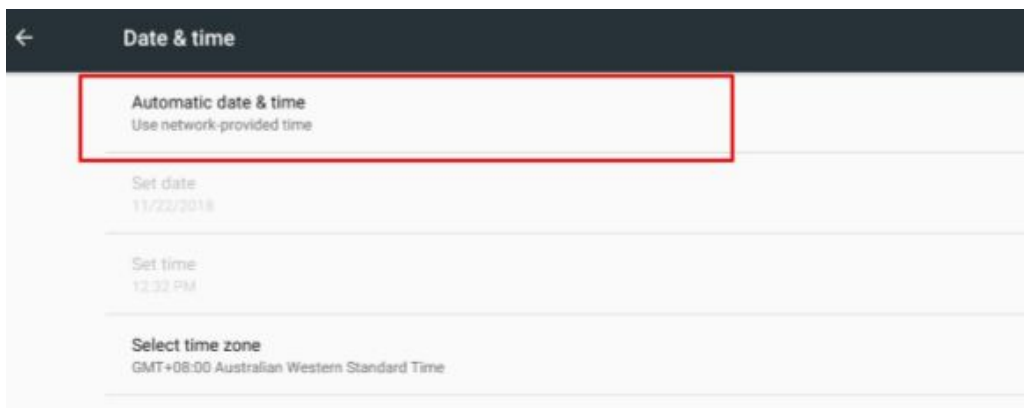

## Change the Time Manually on Teleport

1. On the Teleport's display screen, swipe down in the top left corner to display the toolbar at least until the gear icon is seen.

2. Tap the gear icon in the toolbar, as shown.

3. The settings menu, shown below, should open. Scroll down to the bottom and press the “Date & Time” option, indicated below.

4. Press the 'Automatic date & Time' option, and a menu should appear.

5. In the menu, press the third option, 'Off'.