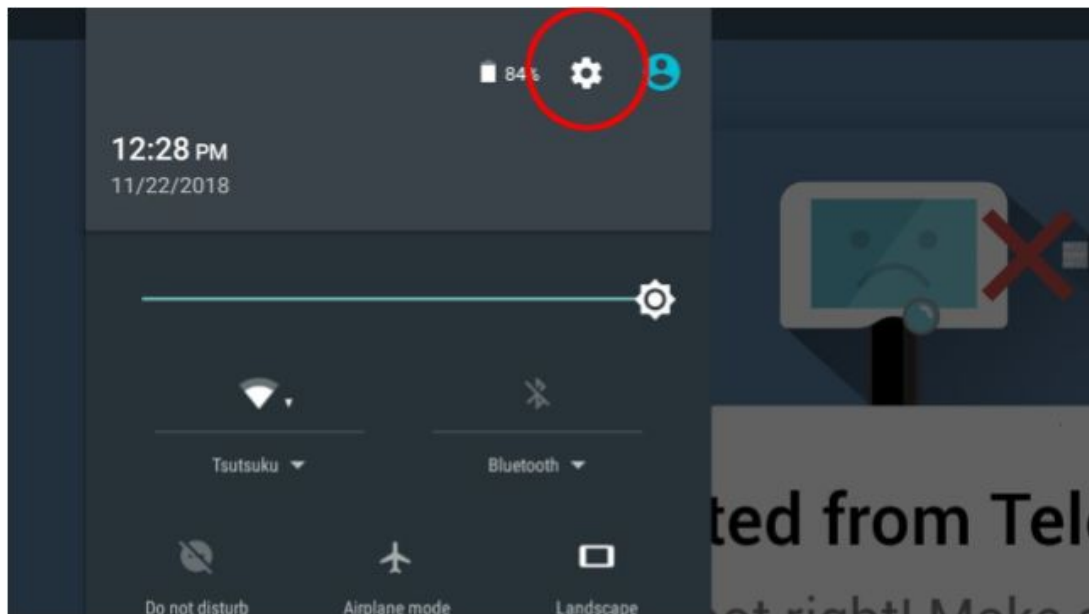

## Change the Time Manually on Teleport

1. On the Teleport's display screen, swipe down in the top left corner to display the toolbar at least until the gear icon is seen.

2. Tap the gear icon in the toolbar, as shown.

3. The settings menu, shown below, should open. Scroll down to the bottom and press the “Date & Time” option, indicated below.

4. Press the 'Automatic date & Time' option, and a menu should appear.

5. In the menu, press the third option, 'Off'.