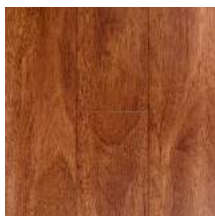

Regal Oak

Limewash

Silver Finch

Aged Grey Oak

Desert Oak

Vintage Grey Oak

Antique Pine

Natural Oak

QLD Spotted Gum

Merbau

Burgundy

LUXFLOR 12mm Embossed Laminate

DETAILS

SIZE: 1215 × 165 × 12.3mm

FINISH: Embossed

BOX: 2.005m² / ctn, 10 planks