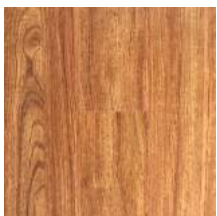

QLD Spotted Gum

Merbau

Burgundy

LUXFLOR 12mm Embossed Laminate

DETAILS

SIZE: 1215 × 165 × 12.3mm

FINISH: Embossed

BOX: 2.005m² / ctn, 10 planks