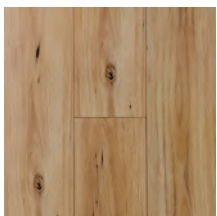

Hugo Oak White Wash

Hugo Oak Washed Grey

Hugo Oak Limed Grey

Hugo Oak Grey

Hugo Oak Smoke

Hugo Oak Natural

Hugo Oak Champagne

Hugo Oak Ebony

Hugo Blackbutt (Matte)

Hugo Spotted Gum (Matte)

Hugo Blue Gum (Matte)

LUXFLOR 12mm Hugo Laminate

DETAILS

SIZE: 2265 × 192 × 12.3mm

FINISH: Woodgrain or Matte

BOX: 2.1744m² / carton