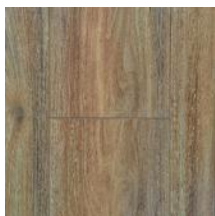

Hugo Oak White Wash

Hugo Oak Washed Grey

Hugo Oak Limed Grey

Hugo Oak Grey

Hugo Oak Smoke

Hugo Oak Natural

Hugo Oak Champagne

Hugo Oak Ebony

Hugo Blackbutt (Matte)

Hugo Spotted Gum (Matte)

Hugo Blue Gum (Matte)

LUXFLOR 12mm Hugo Laminate

DETAILS

SIZE: 2265 × 192 × 12.3mm

FINISH: Woodgrain or Matte

BOX: 2.1744m² / carton