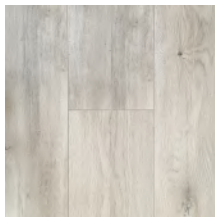

Hugo Oak White Wash

Hugo Oak Washed Grey

Hugo Oak Limed Grey

Hugo Oak Grey

Hugo Oak Smoke

Hugo Oak Natural

Hugo Oak Champagne

Hugo Oak Ebony

Hugo Blackbutt (Matte)

Hugo Spotted Gum (Matte)

Hugo Blue Gum (Matte)

LUXFLOR 12mm Hugo Laminate

DETAILS

SIZE: 2265 × 192 × 12.3mm

FINISH: Woodgrain or Matte

BOX: 2.1744m² / carton