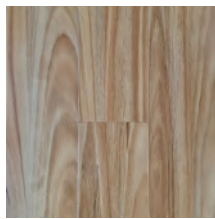

Cypress Pine

Rustic Oak

Satin Blackbutt

Brushbox

Teak Royal

Blackbutt

Golden Oak

NSW Spotted Gum

QLD Spotted Gum

Jarrah

Blue Gum

Kempass

Iron Bark

Merbau

LUXFLOR 12mm Gloss Laminate

DETAILS