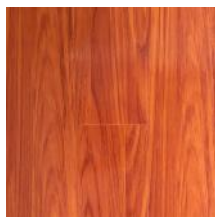

Cypress Pine

Rustic Oak

Satin Blackbutt

Brushbox

Teak Royal

Blackbutt

Golden Oak

NSW Spotted Gum

QLD Spotted Gum

Jarrah

Blue Gum

Kempass

Iron Bark

Merbau

LUXFLOR 12mm Gloss Laminate

DETAILS