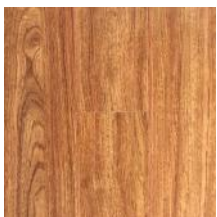

Cypress Pine

Rustic Oak

Satin Blackbutt

Brushbox

Teak Royal

Blackbutt

Golden Oak

NSW Spotted Gum

QLD Spotted Gum

Jarrah

Blue Gum

Kempass

Iron Bark

Merbau

LUXFLOR 12mm Gloss Laminate

DETAILS