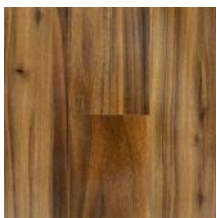

Cypress Pine

Rustic Oak

Satin Blackbutt

Brushbox

Teak Royal

Blackbutt

Golden Oak

NSW Spotted Gum

QLD Spotted Gum

Jarrah

Blue Gum

Kempass

Iron Bark

Merbau

LUXFLOR 12mm Gloss Laminate

DETAILS