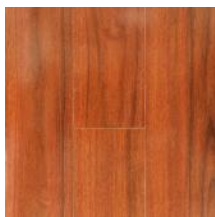

Cypress Pine

Rustic Oak

Satin Blackbutt

Brushbox

Teak Royal

Blackbutt

Golden Oak

NSW Spotted Gum

QLD Spotted Gum

Jarrah

Blue Gum

Kempass

Iron Bark

Merbau

LUXFLOR 12mm Gloss Laminate

DETAILS