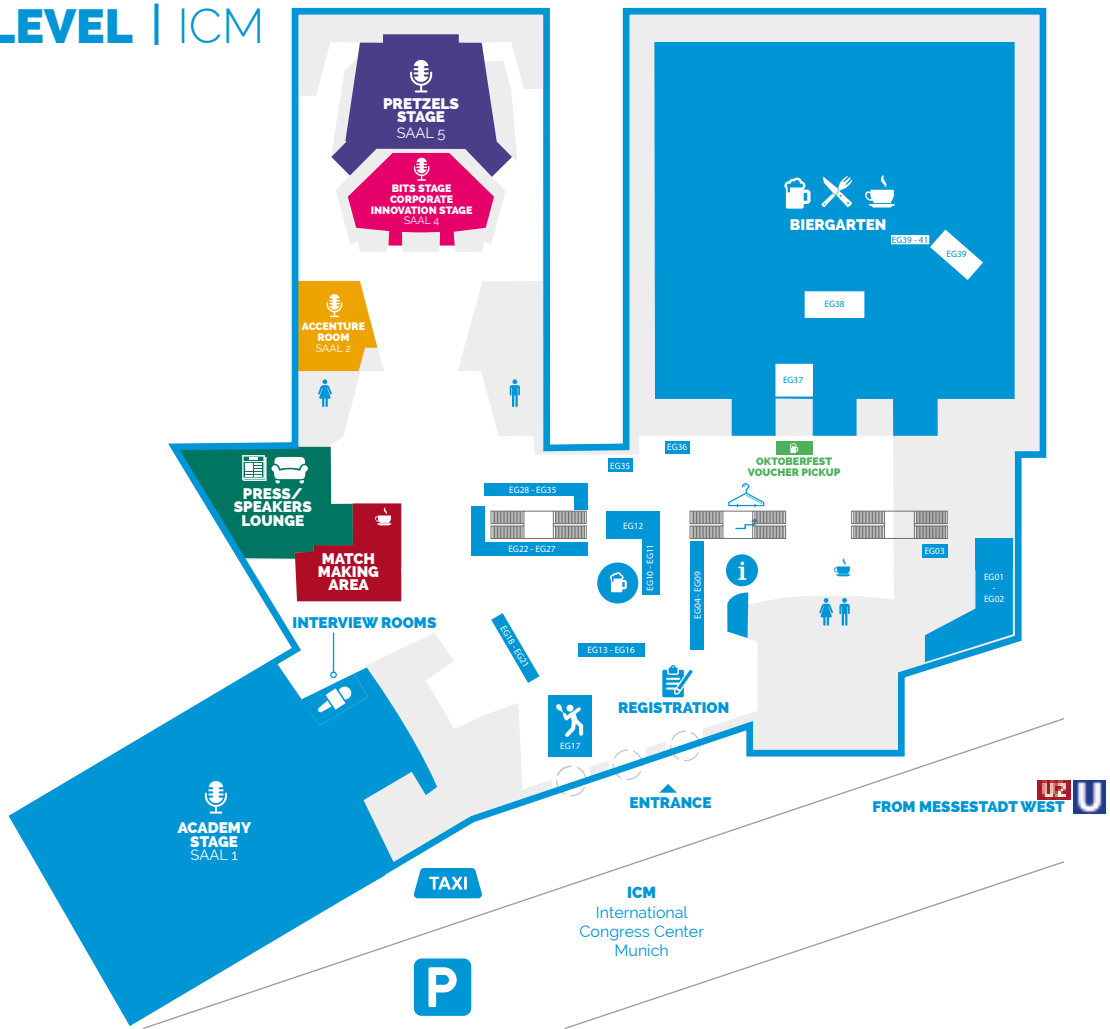

# LOWER LEVEL | ICM

Entrance West  
Am Messesee  
81829 Munich

# UPPER LEVEL | ICM

Entrance West  
Am Messesee  
81829 Munich