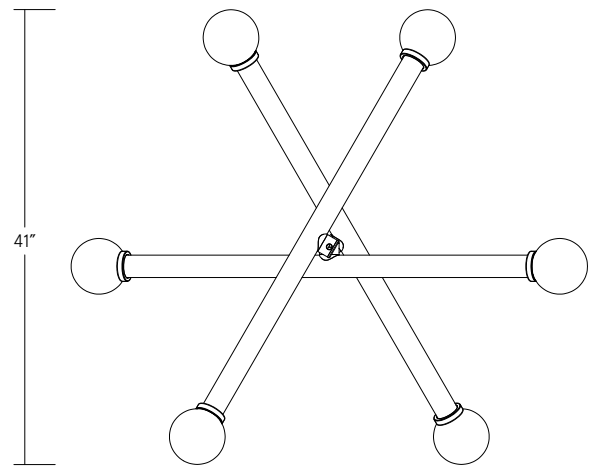

Elevation

Plan

DIMENSIONS

46" x 41" x 32" H
117cm x 104cm x 81cm H

CANOPY

Ø 5" x .25" H

STEM

Standard 30" stem; can be cut to size on-site. Longer stems available upon request.

LEAD TIME

12-14 weeks

GLASS COLORS

Clear
Charcoal Grey
Opaque White
Pink
Amber
Topaz Yellow
Cornflower Blue
Emerald Green

*Also available in sandblasted finish**

GLOBE COLOR

Opaline White

METAL FINISHES

CUSTOMIZATION OPTIONS

Tube color
Globe color
Metal finish
Tube length
Tube arrangement and orientation

**Subject to Up-charge*