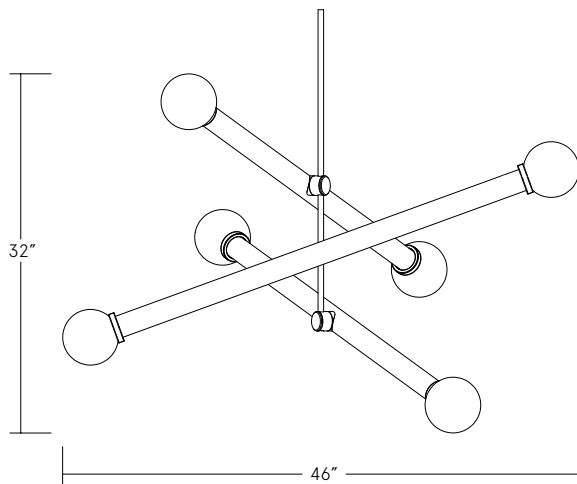

Elevation

Plan

DIMENSIONS

46" x 41" x 32" H
117cm x 104cm x 81cm H

CANOPY

Ø 5" x .25" H

STEM

Standard 30" stem; can be cut to size on-site. Longer stems available upon request.

LEAD TIME

12-14 weeks

GLASS COLORS

Clear
Charcoal Grey
Opaque White
Pink
Amber
Topaz Yellow
Cornflower Blue
Emerald Green

*Also available in sandblasted finish**

GLOBE COLOR

Opaline White

METAL FINISHES

CUSTOMIZATION OPTIONS

Tube color
Globe color
Metal finish
Tube length
Tube arrangement and orientation

**Subject to Up-charge*