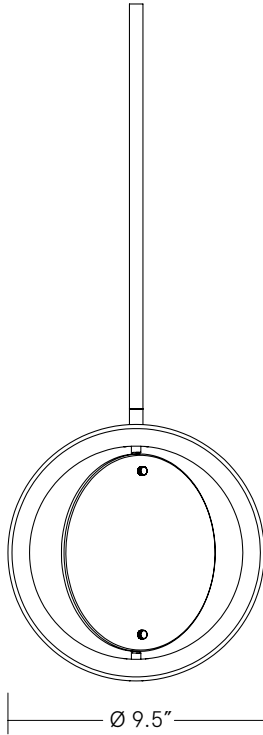

DIMENSIONS

Ø 11.5" x 1"
Ø 29cm x 2.5cm

CANOPY

Remote: Ø 5" x .25" H
Local: Ø 8" x 1.5" H

STEM

Standard 30" stem; can be cut to size on-site. Longer stems available upon request.

LEAD TIME

12-14 weeks

GLASS DISC MATERIALS

Pink-Green Dichroic
Blue-Orange Dichroic
Two-Way Mirror
Milky White Glass

METAL FINISHES

Brushed Brass
Satin Nickel
Polished Nickel
Oil Rubbed Bronze

LAMPING

Input Voltage: 120V / 240V
Lamping: 24V LED Strip, 3000K
CRI: 90+
Lumens: 1200
Wattage: 13 Watts
Dimming: TRIAC
Dimmer: Lutron C·L recommended
Certification: UL Listing upon request*

CUSTOMIZATION OPTIONS

Metal finish
Disc material

*Subject to Up-charge

DIMENSIONS

Ø 9.5" x 1"
Ø 24cm x 2.5cm

CANOPY

Remote: Ø 5" x .25" H
Local: Ø 8" x 1.5" H

STEM

Standard 30" stem; can be cut to size on-site. Longer stems available upon request.

LEAD TIME

12-14 weeks

GLASS DISC MATERIALS

Pink-Green Dichroic
Blue-Orange Dichroic
Two-Way Mirror
Milky White Glass

METAL FINISHES