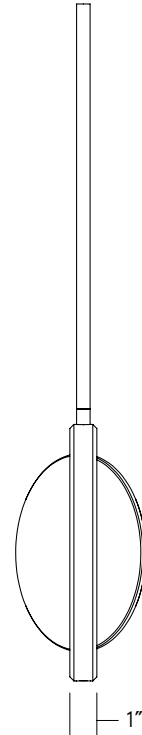

DIMENSIONS

Ø 11.5" x 1"
Ø 29cm x 2.5cm

CANOPY

Remote: Ø 5" x .25" H
Local: Ø 8" x 1.5" H

STEM

Standard 30" stem; can be cut to size on-site. Longer stems available upon request.

LEAD TIME

12-14 weeks

GLASS DISC MATERIALS

Pink-Green Dichroic
Blue-Orange Dichroic
Two-Way Mirror
Milky White Glass

METAL FINISHES

Brushed Brass
Satin Nickel
Polished Nickel
Oil Rubbed Bronze

LAMPING

Input Voltage: 120V / 240V
Lamping: 24V LED Strip, 3000K
CRI: 90+
Lumens: 1200
Wattage: 13 Watts
Dimming: TRIAC
Dimmer: Lutron C·L recommended
Certification: UL Listing upon request*

CUSTOMIZATION OPTIONS

Metal finish
Disc material

*Subject to Up-charge

DIMENSIONS

Ø 9.5" x 1"
Ø 24cm x 2.5cm

CANOPY

Remote: Ø 5" x .25" H
Local: Ø 8" x 1.5" H

STEM

Standard 30" stem; can be cut to size on-site. Longer stems available upon request.

LEAD TIME

12-14 weeks

GLASS DISC MATERIALS

Pink-Green Dichroic
Blue-Orange Dichroic
Two-Way Mirror
Milky White Glass

METAL FINISHES