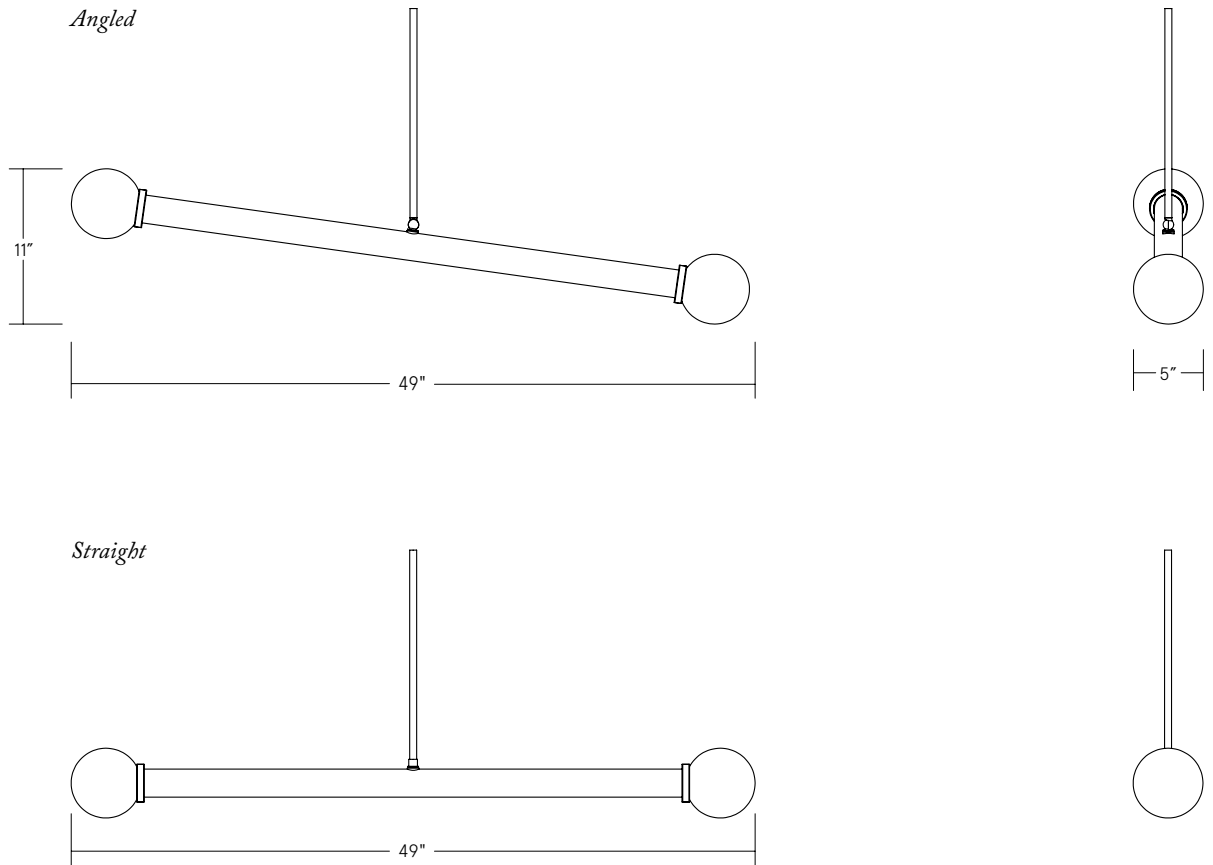

DIMENSIONS

57" x 5" x 12" H
 145cm x 13cm x 30cm H
 58" x 5" x 5" H
 147cm x 13cm x 13cm H

CANOPY

Ø 5" x .25" H

STEM

Standard 30" stem; can be cut to size on-site. Longer stems available upon request.

LEAD TIME

CUSTOMIZATION OPTIONS

Tube color
 Globe color
 Metal finish
 Tube length
 Tube arrangement and orientation

**Subject to Up-charge*

DIMENSIONS

49" x 5" x 11" H
 124cm x 13cm x 28cm H
 49" x 5" x 5" H
 124cm x 13cm x 13cm H

CUSTOMIZATION OPTIONS

Tube color
 Globe color
 Metal finish
 Tube length
 Tube arrangement and orientation

**Subject to Up-charge*

DIMENSIONS

36" x 5" x 9" H
 91cm x 13cm x 23cm H
 36" x 5" x 5" H
 91cm x 13cm x 13cm H

CANOPY

Ø 5" x .25" H

STEM

Standard 30" stem; can be cut to size on-site. Longer stems available upon request.

LEAD TIME

12-14 weeks

GLASS COLORS

Clear
 Charcoal Grey
 Opaque White
 Pink
 Amber
 Topaz Yellow
 Emerald Green