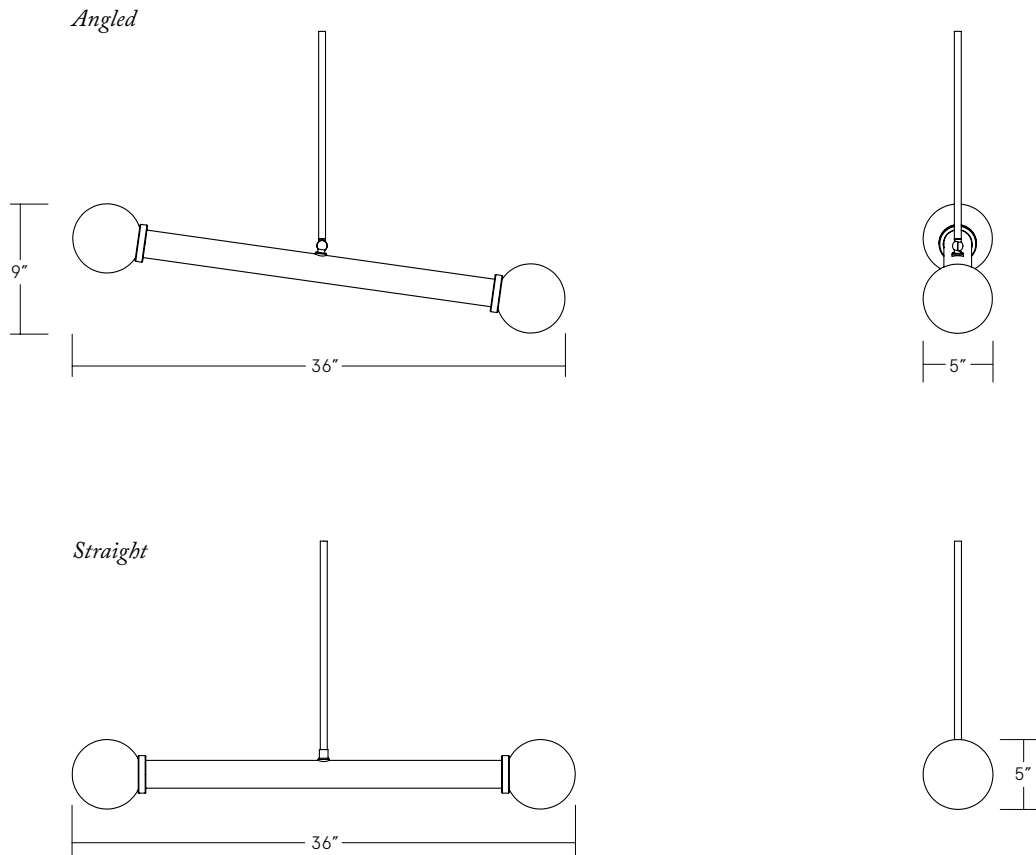

DIMENSIONS

57" x 5" x 12" H
 145cm x 13cm x 30cm H
 58" x 5" x 5" H
 147cm x 13cm x 13cm H

CANOPY

Ø 5" x .25" H

STEM

Standard 30" stem; can be cut to size on-site. Longer stems available upon request.

LEAD TIME

CUSTOMIZATION OPTIONS

Tube color
 Globe color
 Metal finish
 Tube length
 Tube arrangement and orientation

**Subject to Up-charge*

DIMENSIONS

49" x 5" x 11" H
 124cm x 13cm x 28cm H
 49" x 5" x 5" H
 124cm x 13cm x 13cm H

CUSTOMIZATION OPTIONS

Tube color
 Globe color
 Metal finish
 Tube length
 Tube arrangement and orientation

**Subject to Up-charge*

DIMENSIONS

36" x 5" x 9" H
 91cm x 13cm x 23cm H
 36" x 5" x 5" H
 91cm x 13cm x 13cm H

CANOPY

Ø 5" x .25" H

STEM

Standard 30" stem; can be cut to size on-site. Longer stems available upon request.

LEAD TIME

12-14 weeks

GLASS COLORS

Clear
 Charcoal Grey
 Opaque White
 Pink
 Amber
 Topaz Yellow
 Emerald Green