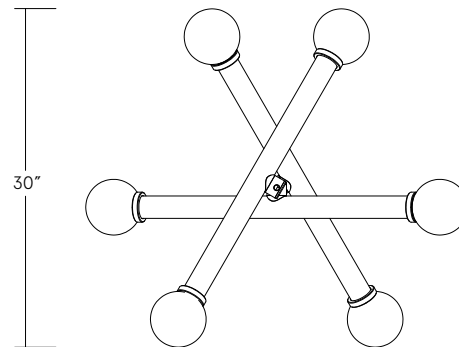

CUSTOMIZATION OPTIONS

Tube color
Globe color
Metal finish
Tube length
Tube arrangement and orientation

**Subject to Up-charge*

Elevation

Plan

DIMENSIONS

46" x 41" x 32" H
117cm x 104cm x 81cm H

CANOPY

Ø 5" x .25" H

STEM

Standard 30" stem; can be cut to size on-site. Longer stems available upon request.

LEAD TIME

12-14 weeks

GLASS COLORS

Clear
Charcoal Grey
Opaque White
Pink
Amber
Topaz Yellow
Emerald Green

CUSTOMIZATION OPTIONS

Tube color
Globe color
Metal finish
Tube length
Tube arrangement and orientation

**Subject to Up-charge*

Elevation

Plan

DIMENSIONS

34" x 30" x 25" H
86cm x 76cm x 64cm H

CANOPY