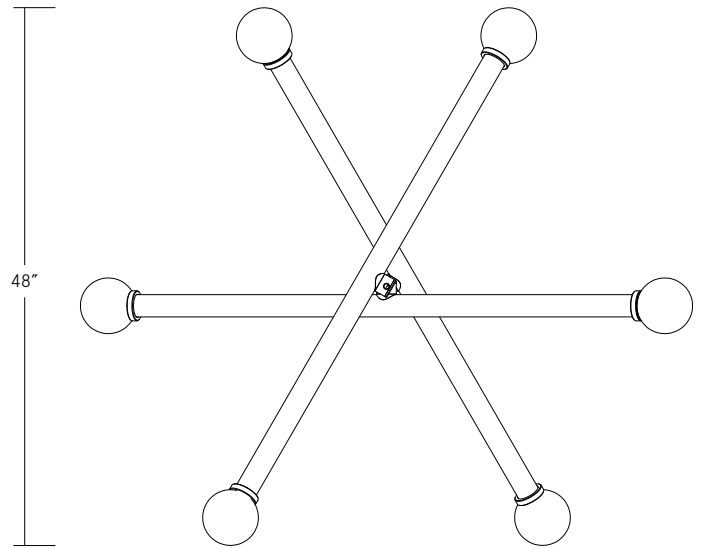

Elevation

Plan

DIMENSIONS

55" x 48" x 40" H
140cm x 122cm x 102cm H

CANOPY

Ø 5" x .25" H

STEM

Standard 30" stem; can be cut to size on-site. Longer stems available upon request.

CUSTOMIZATION OPTIONS

Tube color
Globe color
Metal finish
Tube length
Tube arrangement and orientation

**Subject to Up-charge*

Elevation

Plan

DIMENSIONS

46" x 41" x 32" H
117cm x 104cm x 81cm H

CANOPY

Ø 5" x .25" H

STEM

Standard 30" stem; can be cut to size on-site. Longer stems available upon request.

LEAD TIME

12-14 weeks

GLASS COLORS

Clear
Charcoal Grey
Opaque White
Pink
Amber
Topaz Yellow
Emerald Green