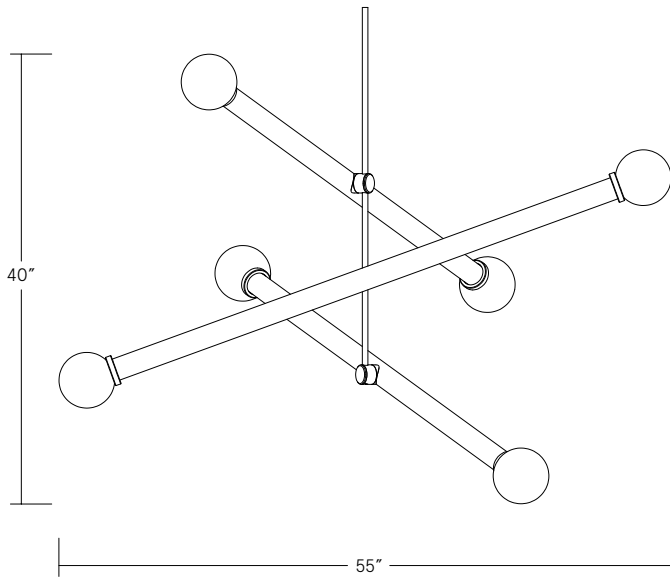

Elevation

Plan

DIMENSIONS

55" x 48" x 40" H
140cm x 122cm x 102cm H

CANOPY

Ø 5" x .25" H

STEM

Standard 30" stem; can be cut to size on-site. Longer stems available upon request.

CUSTOMIZATION OPTIONS

Tube color
Globe color
Metal finish
Tube length
Tube arrangement and orientation

**Subject to Up-charge*

Elevation

Plan

DIMENSIONS

46" x 41" x 32" H
117cm x 104cm x 81cm H

CANOPY

Ø 5" x .25" H

STEM

Standard 30" stem; can be cut to size on-site. Longer stems available upon request.

LEAD TIME

12-14 weeks

GLASS COLORS

Clear
Charcoal Grey
Opaque White
Pink
Amber
Topaz Yellow
Emerald Green