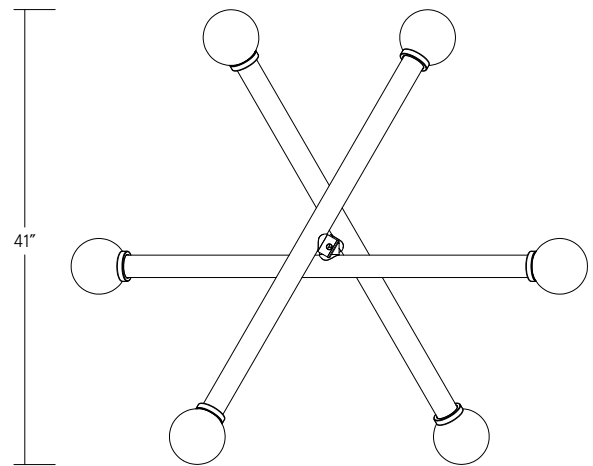

CUSTOMIZATION OPTIONS

Tube color
Globe color
Metal finish
Tube length
Tube arrangement and orientation

**Subject to Up-charge*

Elevation

Plan

DIMENSIONS

46" x 41" x 32" H
117cm x 104cm x 81cm H

CANOPY

Ø 5" x .25" H

STEM

Standard 30" stem; can be cut to size on-site. Longer stems available upon request.

LEAD TIME

12-14 weeks

GLASS COLORS

Clear
Charcoal Grey
Opaque White
Pink
Amber
Topaz Yellow
Emerald Green

CUSTOMIZATION OPTIONS

Tube color
Globe color
Metal finish
Tube length
Tube arrangement and orientation

**Subject to Up-charge*

Elevation

Plan

DIMENSIONS

34" x 30" x 25" H
86cm x 76cm x 64cm H

CANOPY