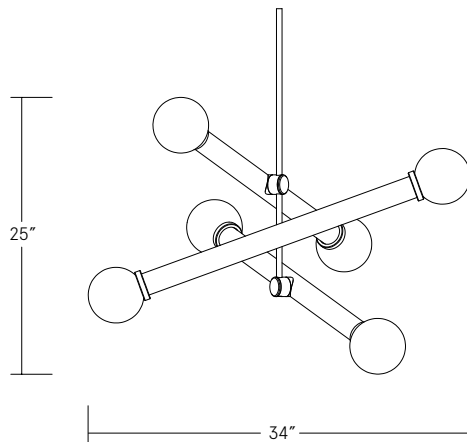

CUSTOMIZATION OPTIONS

Tube color
Globe color
Metal finish
Tube length
Tube arrangement and orientation

**Subject to Up-charge*

Elevation

Plan

DIMENSIONS

46" x 41" x 32" H
117cm x 104cm x 81cm H

CANOPY

Ø 5" x .25" H

STEM

Standard 30" stem; can be cut to size on-site. Longer stems available upon request.

LEAD TIME

12-14 weeks

GLASS COLORS

Clear
Charcoal Grey
Opaque White
Pink
Amber
Topaz Yellow
Emerald Green

CUSTOMIZATION OPTIONS

Tube color
Globe color
Metal finish
Tube length
Tube arrangement and orientation

**Subject to Up-charge*

Elevation

Plan

DIMENSIONS

34" x 30" x 25" H
86cm x 76cm x 64cm H

CANOPY