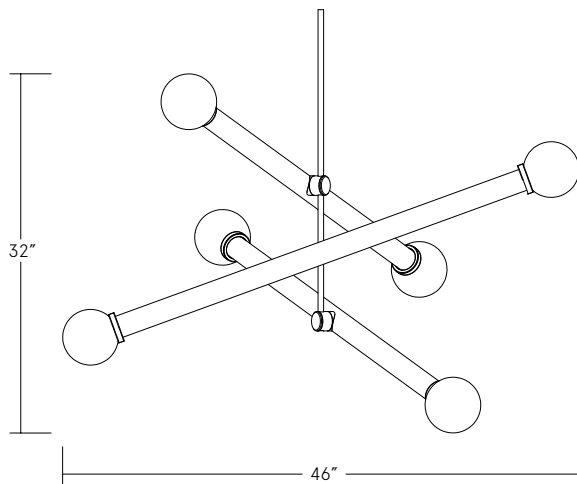

Elevation

Plan

DIMENSIONS

55" x 48" x 40" H
140cm x 122cm x 102cm H

CANOPY

Ø 5" x .25" H

STEM

Standard 30" stem; can be cut to size on-site. Longer stems available upon request.

CUSTOMIZATION OPTIONS

Tube color
Globe color
Metal finish
Tube length
Tube arrangement and orientation

**Subject to Up-charge*

Elevation

Plan

DIMENSIONS

46" x 41" x 32" H
117cm x 104cm x 81cm H

CANOPY

Ø 5" x .25" H

STEM

Standard 30" stem; can be cut to size on-site. Longer stems available upon request.

LEAD TIME

12-14 weeks

GLASS COLORS

Clear
Charcoal Grey
Opaque White
Pink
Amber
Topaz Yellow
Emerald Green