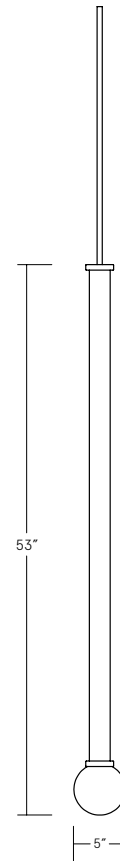

Small

Large

DIMENSIONS

5" x 5" x 29" H
 13cm x 13cm x 74cm H
 5" x 5" x 53" H
 13cm x 13cm x 135cm H

CANOPY

Ø 5" x .25" H

STEM

Standard 30" stem; can be cut to size on-site. Longer stems available upon request.

LEAD TIME

12-14 weeks

GLASS COLORS

Clear
 Charcoal Grey
 Opaque White
 Pink
 Amber
 Topaz Yellow
 Emerald Green

*Also available in sandblasted finish**

GLOBE COLOR

Opaline White

METAL FINISHES

Brushed Brass
 Satin Nickel
 Polished Nickel
 Oil Rubbed Bronze

LAMPING

Input Voltage: 120V (240V upon request)
 Bulb: Dimmable G9 LED Bulb, 2700K, 4.5 Watts
 CRI: 90+
 Lumens: 450
 Wattage: 4.5 Watts
 Dimming: TRIAC
 Dimmer: Lutron C-L recommended
 Certification: ETL Listed to UL & CSA Standards*
 Damp Rated

CUSTOMIZATION OPTIONS

Tube color
 Globe color
 Metal finish
 Tube length

**Subject to Up-charge*