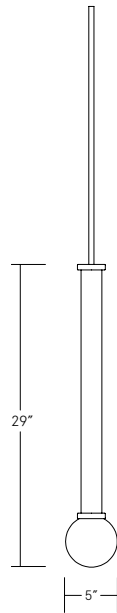

Small

Large

DIMENSIONS

5" x 5" x 29" H
 13cm x 13cm x 74cm H
 5" x 5" x 53" H
 13cm x 13cm x 135cm H

CANOPY

Ø 5" x .25" H

STEM

Standard 30" stem; can be cut to size on-site. Longer stems available upon request.

LEAD TIME

12-14 weeks

GLASS COLORS

Clear
 Charcoal Grey
 Opaque White
 Pink
 Amber
 Topaz Yellow
 Emerald Green

*Also available in sandblasted finish**

GLOBE COLOR

Opaline White

METAL FINISHES

CUSTOMIZATION OPTIONS

Tube color
 Globe color
 Metal finish
 Tube length

**Subject to Up-charge*