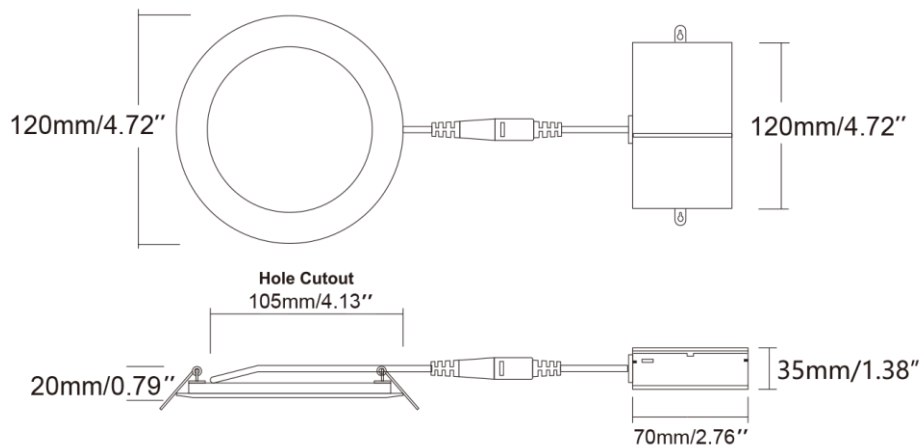

LED Slim Panel Light

Features :

- Replaces legacy CFL, HID or incandescent down lights.
- UL, ES certified.
- Provides comfortable diffused light with no dark spots.
- Dimmable to 10% with a wide array of dimmers.
- 3 CCT selectable version optional
- High efficiency LM80 SMD LEDs.
- Designed for 50,000 hours lifetime.
- Clips for secure installation onto existing ceilings.
- Pre-wired with poke-in connectors for easy installation.

Application:

- ◆ Residential.
- ◆ Property management.
- ◆ Office, Multi-family.
- ◆ Hospitality, Healthcare etc..

Product Dimension:

LED Slim Panel Light

Specifications

LED Slim Panel Light

Model:	SZ-DL9W4-SP
Wattage:	9W
Size:	4 inch
CCT Selectable:	3000K/4000K/5000K
CRI:	80
Beam Angle:	120°
Lumens:	>700LM
PF:	>0.9
Driver:	120V 50/60Hz Triac dimming

Package

Size	Qty/Carton	Gross Weight
38*34.5*35.5cm	24	8.5Kg

Installation instructions