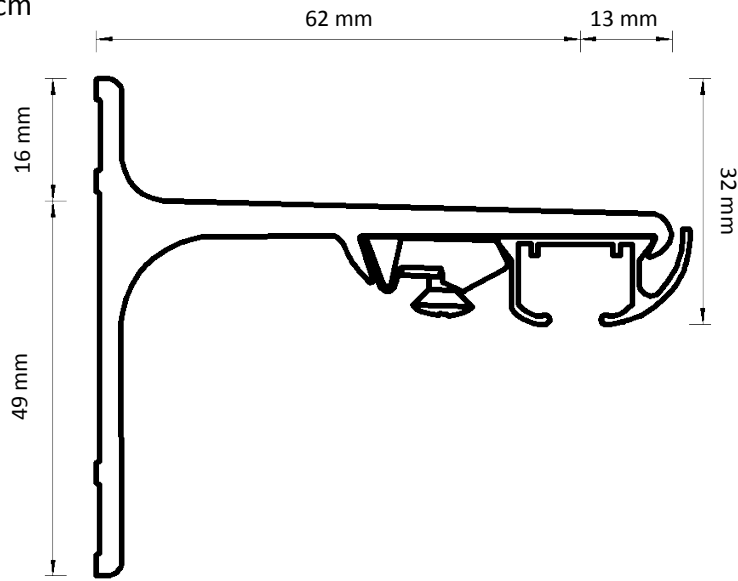

Adjustable Wall Bracket

Double Adjustable Wall Bracket

Ceiling Bracket

Smart Klick Ceiling Bracket

Aluminium Wall Bracket 7.5 cm

Aluminium Wall Bracket 10 cm

Aluminium Wall Bracket 15 cm Double