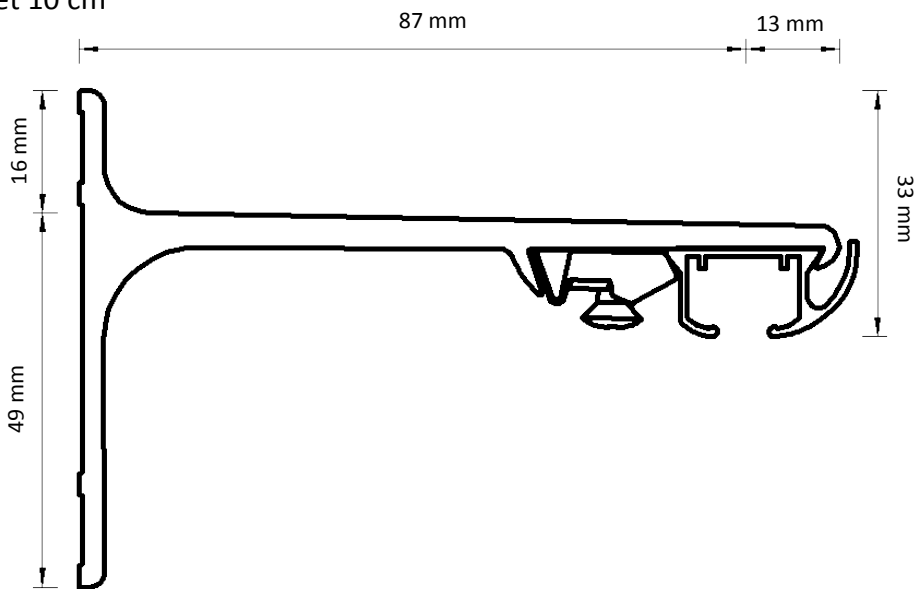

Adjustable Wall Bracket

Double Adjustable Wall Bracket

Ceiling Bracket

Smart Klick Ceiling Bracket

Aluminium Wall Bracket 7.5 cm

Aluminium Wall Bracket 10 cm

Aluminium Wall Bracket 15 cm Double