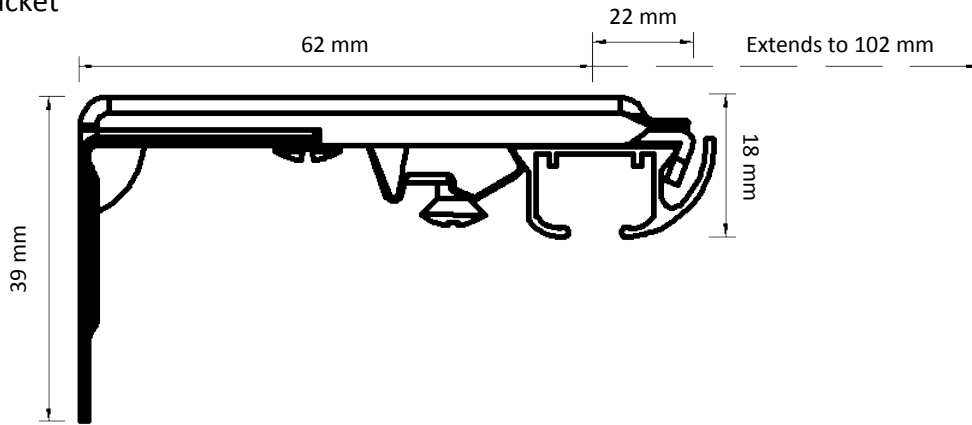

Adjustable Wall Bracket

Double Adjustable Wall Bracket

Ceiling Bracket

Smart Klick Ceiling Bracket

Aluminium Wall Bracket 7.5 cm

Aluminium Wall Bracket 10 cm

Aluminium Wall Bracket 15 cm Double