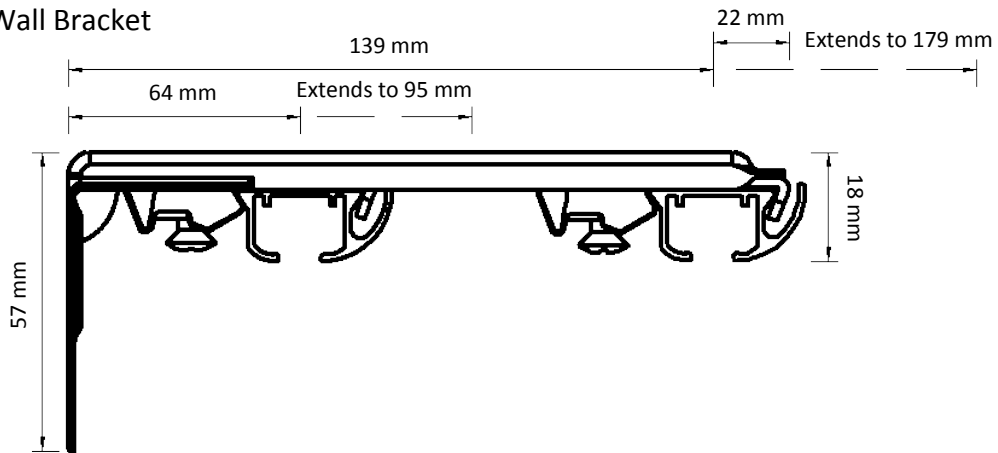

Adjustable Wall Bracket

Double Adjustable Wall Bracket

Ceiling Bracket

Smart Klick Ceiling Bracket

Aluminium Wall Bracket 7.5 cm

Aluminium Wall Bracket 10 cm

Aluminium Wall Bracket 15 cm Double