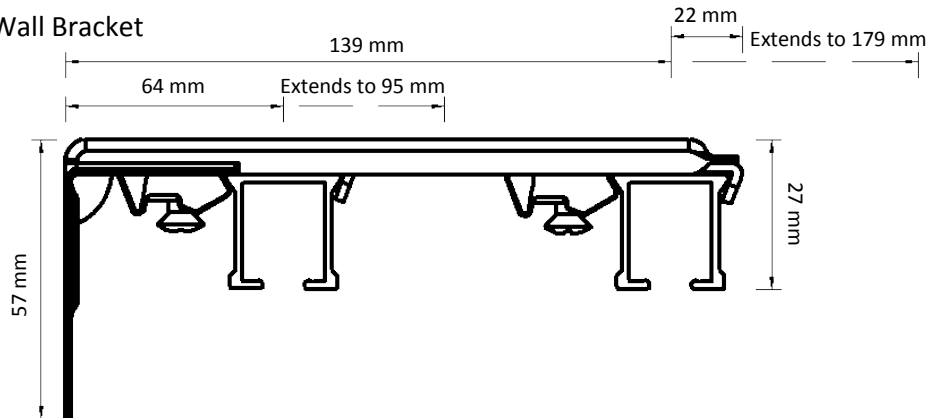

Drop from bottom of track to bottom of carrier hole

Adjustable Wall Bracket

Double Adjustable Wall Bracket

Ceiling Bracket

Smart Klick Ceiling Bracket

Aluminium Wall Bracket 7.5 cm

Drop from bottom of track to bottom of carrier hole

Aluminium Wall Bracket 10 cm

Aluminium Wall Bracket 15 cm Double