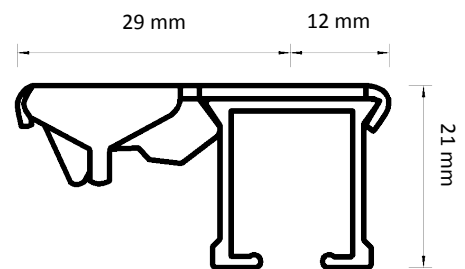

Drop from bottom of track to bottom of carrier hole

Adjustable Wall Bracket

Double Adjustable Wall Bracket

Ceiling Bracket

Smart Klick Ceiling Bracket

Aluminium Wall Bracket 7.5 cm

Drop from bottom of track to bottom of carrier hole

Aluminium Wall Bracket 10 cm

Aluminium Wall Bracket 15 cm Double