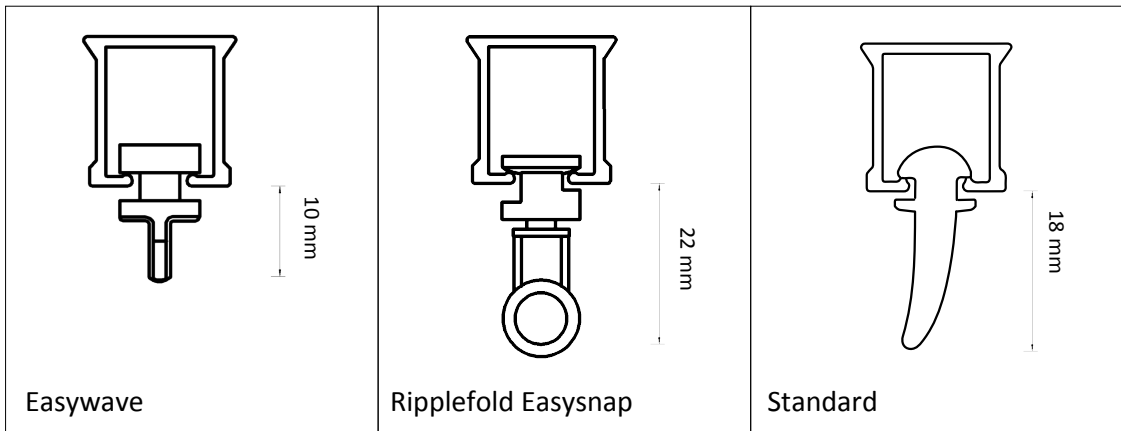

Drop from bottom of track to bottom of carrier hole

Adjustable Wall Bracket

Double Adjustable Wall Bracket

Ceiling Bracket

Smart Klick Ceiling Bracket

Aluminium Wall Bracket 7.5 cm

Drop from bottom of track to bottom of carrier hole

Aluminium Wall Bracket 10 cm

Aluminium Wall Bracket 15 cm Double