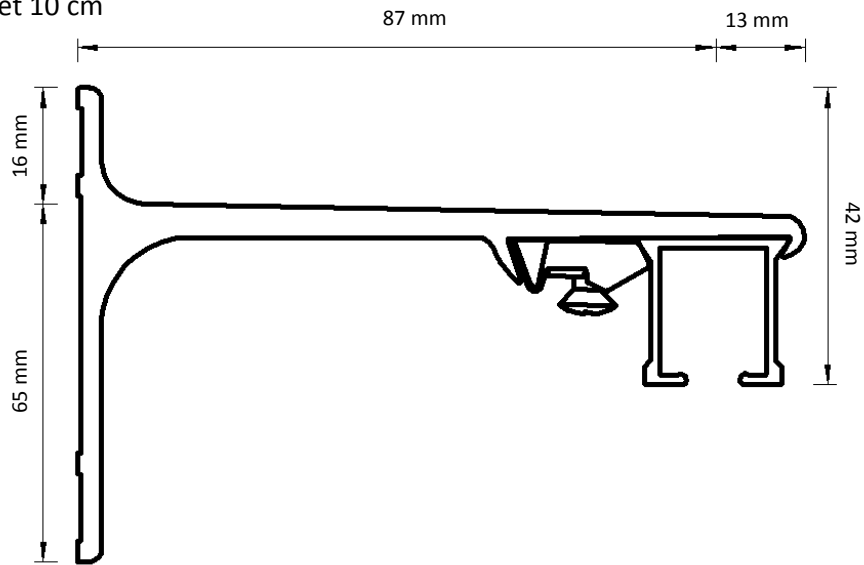

Drop from bottom of track to bottom of carrier hole

Adjustable Wall Bracket

Double Adjustable Wall Bracket

Ceiling Bracket

Smart Klick Ceiling Bracket

Aluminium Wall Bracket 7.5 cm

Drop from bottom of track to bottom of carrier hole

Aluminium Wall Bracket 10 cm

Aluminium Wall Bracket 15 cm Double