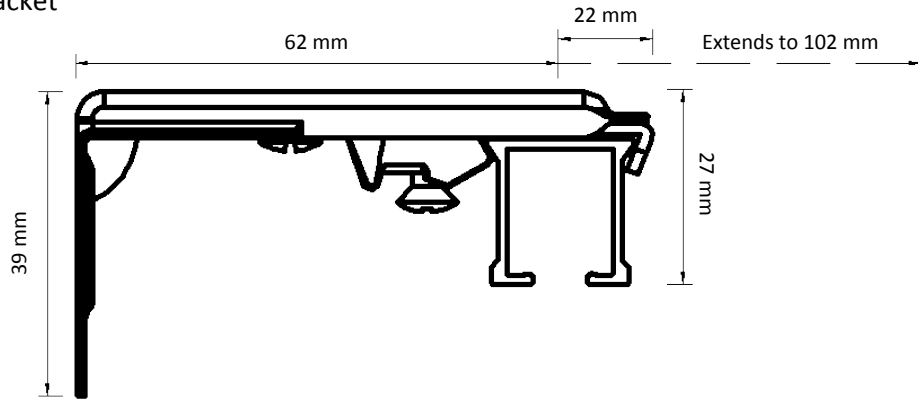

Drop from bottom of track to bottom of carrier hole

Adjustable Wall Bracket

Double Adjustable Wall Bracket

Ceiling Bracket

Smart Klick Ceiling Bracket

Aluminium Wall Bracket 7.5 cm

Drop from bottom of track to bottom of carrier hole

Aluminium Wall Bracket 10 cm

Aluminium Wall Bracket 15 cm Double