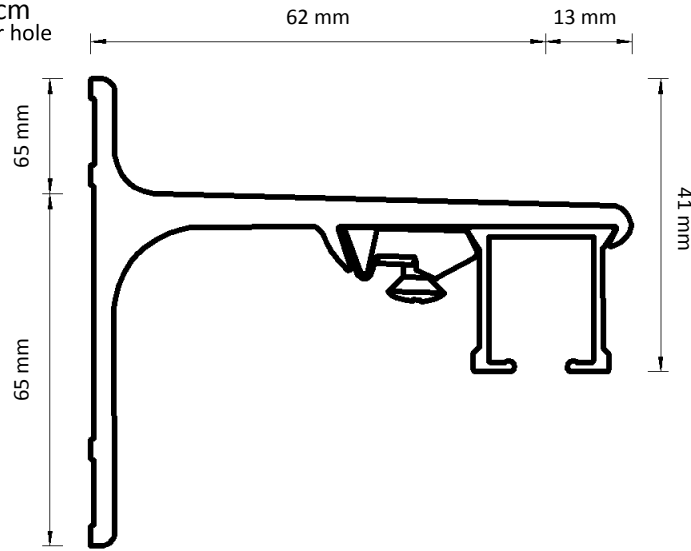

Drop from bottom of track to bottom of carrier hole

Adjustable Wall Bracket

Double Adjustable Wall Bracket

Ceiling Bracket

Smart Klick Ceiling Bracket

Aluminium Wall Bracket 7.5 cm

Drop from bottom of track to bottom of carrier hole

Aluminium Wall Bracket 10 cm

Aluminium Wall Bracket 15 cm Double