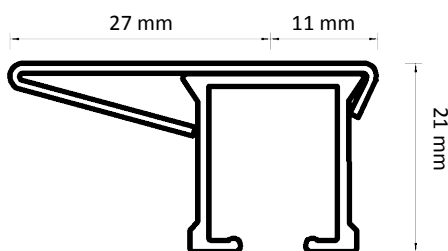

Drop from bottom of track to bottom of carrier hole

Adjustable Wall Bracket

Double Adjustable Wall Bracket

Ceiling Bracket

Smart Klick Ceiling Bracket

Aluminium Wall Bracket 7.5 cm

Drop from bottom of track to bottom of carrier hole

Aluminium Wall Bracket 10 cm

Aluminium Wall Bracket 15 cm Double