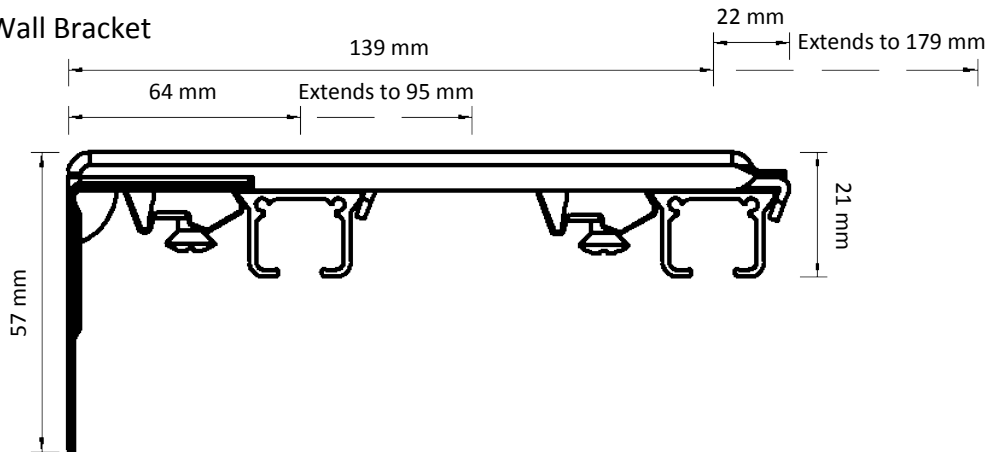

Drop from bottom of track to bottom of carrier hole

Adjustable Wall Bracket

Double Adjustable Wall Bracket

Ceiling Bracket

Smart Klick Ceiling Bracket

Aluminium Wall Bracket 7.5 cm

Aluminium Wall Bracket 10 cm

Aluminium Wall Bracket 15 cm Double

KS Recess Profile