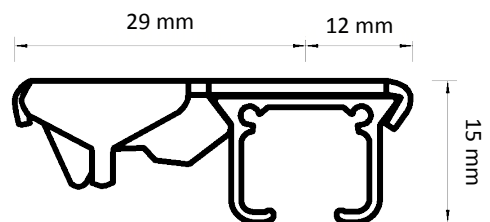

Drop from bottom of track to bottom of carrier hole

Adjustable Wall Bracket

Double Adjustable Wall Bracket

Ceiling Bracket

Smart Klick Ceiling Bracket

Aluminium Wall Bracket 7.5 cm

Aluminium Wall Bracket 10 cm

Aluminium Wall Bracket 15 cm Double

KS Recess Profile