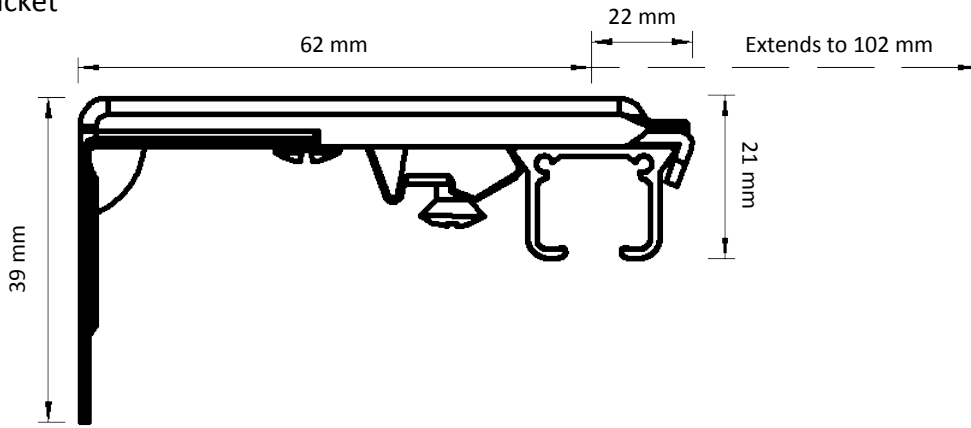

Drop from bottom of track to bottom of carrier hole

Adjustable Wall Bracket

Double Adjustable Wall Bracket

Ceiling Bracket

Smart Klick Ceiling Bracket

Aluminium Wall Bracket 7.5 cm

Aluminium Wall Bracket 10 cm

Aluminium Wall Bracket 15 cm Double

KS Recess Profile