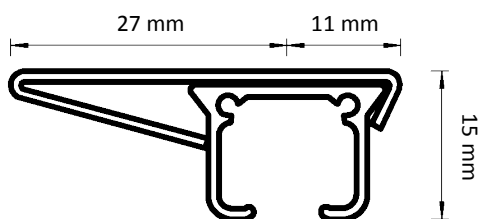

Drop from bottom of track to bottom of carrier hole

Adjustable Wall Bracket

Double Adjustable Wall Bracket

Ceiling Bracket

Smart Klick Ceiling Bracket

Aluminium Wall Bracket 7.5 cm

Aluminium Wall Bracket 10 cm

Aluminium Wall Bracket 15 cm Double

KS Recess Profile