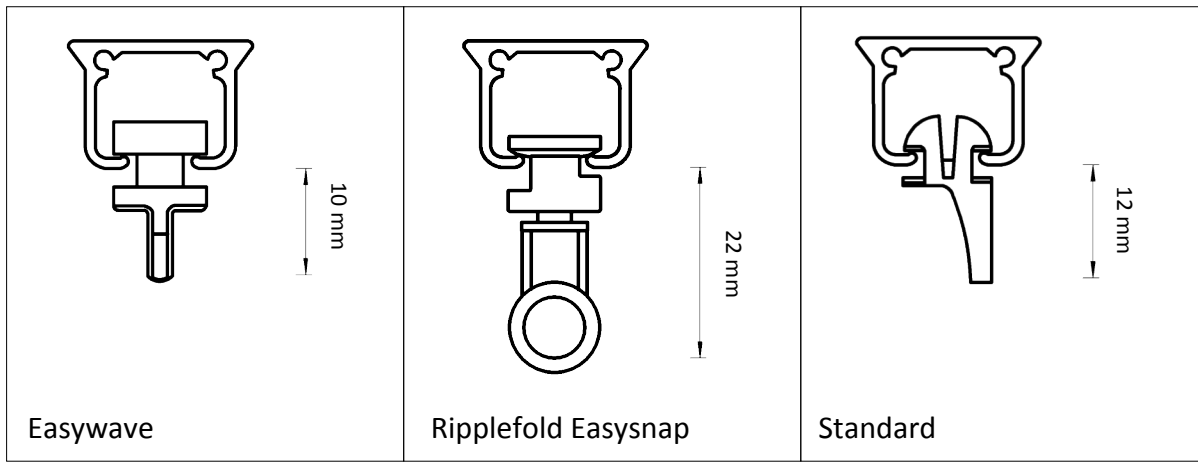

Drop from bottom of track to bottom of carrier hole

Adjustable Wall Bracket

Double Adjustable Wall Bracket

Ceiling Bracket

Smart Klick Ceiling Bracket

Aluminium Wall Bracket 7.5 cm

Aluminium Wall Bracket 10 cm

Aluminium Wall Bracket 15 cm Double

KS Recess Profile