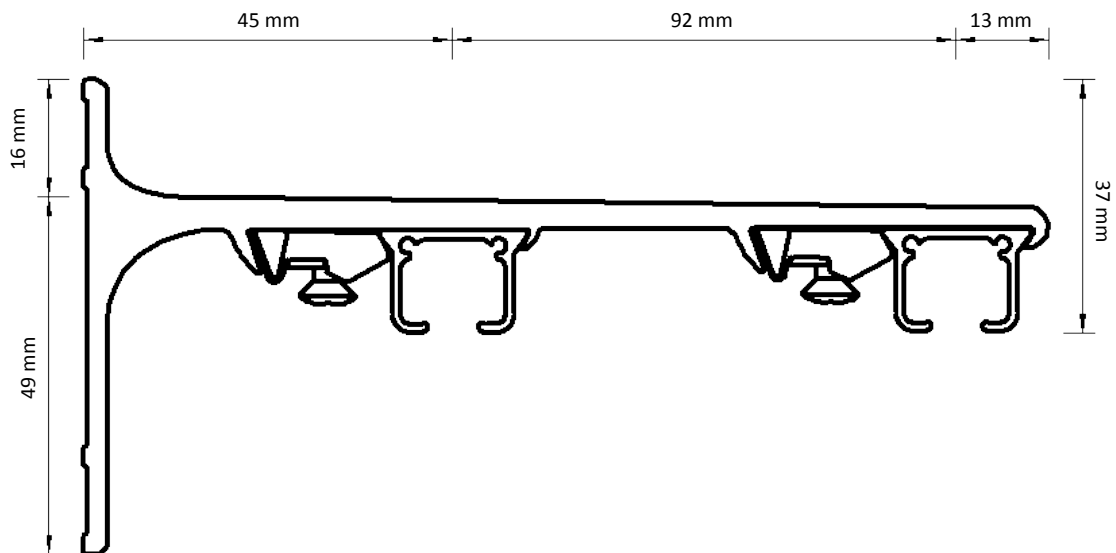

Drop from bottom of track to bottom of carrier hole

Adjustable Wall Bracket

Double Adjustable Wall Bracket

Ceiling Bracket

Smart Klick Ceiling Bracket

Aluminium Wall Bracket 7.5 cm

Aluminium Wall Bracket 10 cm

Aluminium Wall Bracket 15 cm Double

KS Recess Profile