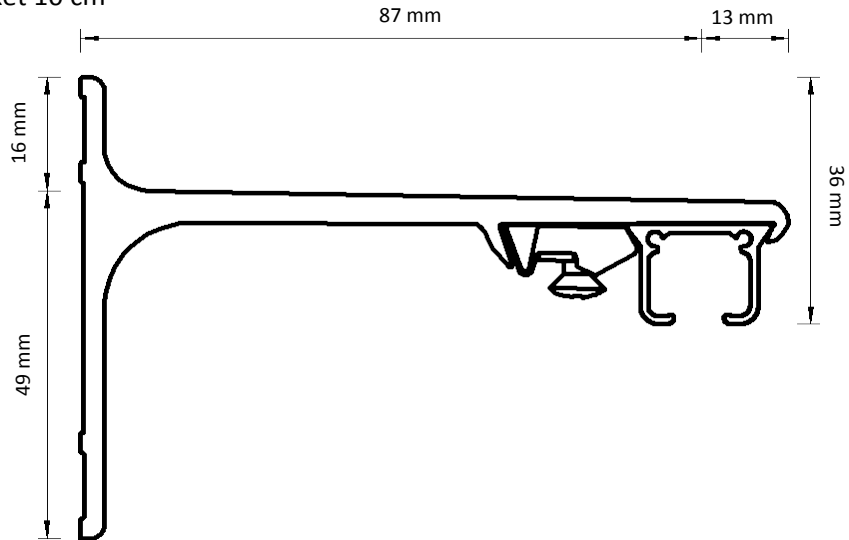

Drop from bottom of track to bottom of carrier hole

Adjustable Wall Bracket

Double Adjustable Wall Bracket

Ceiling Bracket

Smart Klick Ceiling Bracket

Aluminium Wall Bracket 7.5 cm

Aluminium Wall Bracket 10 cm

Aluminium Wall Bracket 15 cm Double

KS Recess Profile