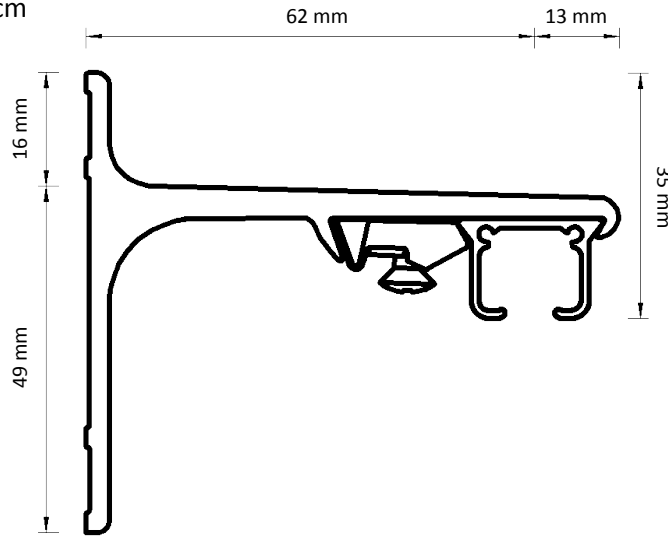

Drop from bottom of track to bottom of carrier hole

Adjustable Wall Bracket

Double Adjustable Wall Bracket

Ceiling Bracket

Smart Klick Ceiling Bracket

Aluminium Wall Bracket 7.5 cm

Aluminium Wall Bracket 10 cm

Aluminium Wall Bracket 15 cm Double

KS Recess Profile