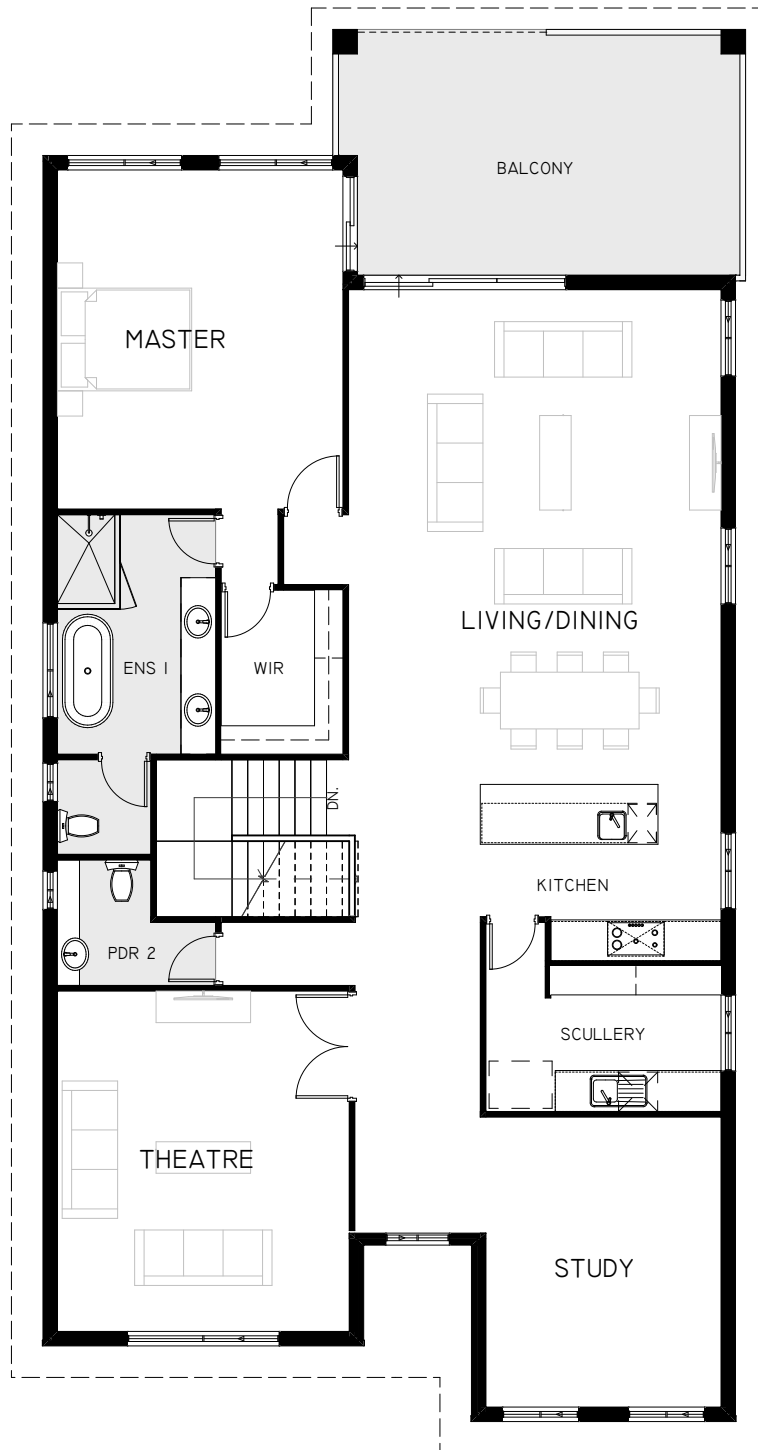

ground floor

Nedlands

15.5m Site Width

462.0 M²

Edward Brewer Homes

Nedlands
15.5m Site Width
462.0 M²

upper floor

Edward Brewer Homes