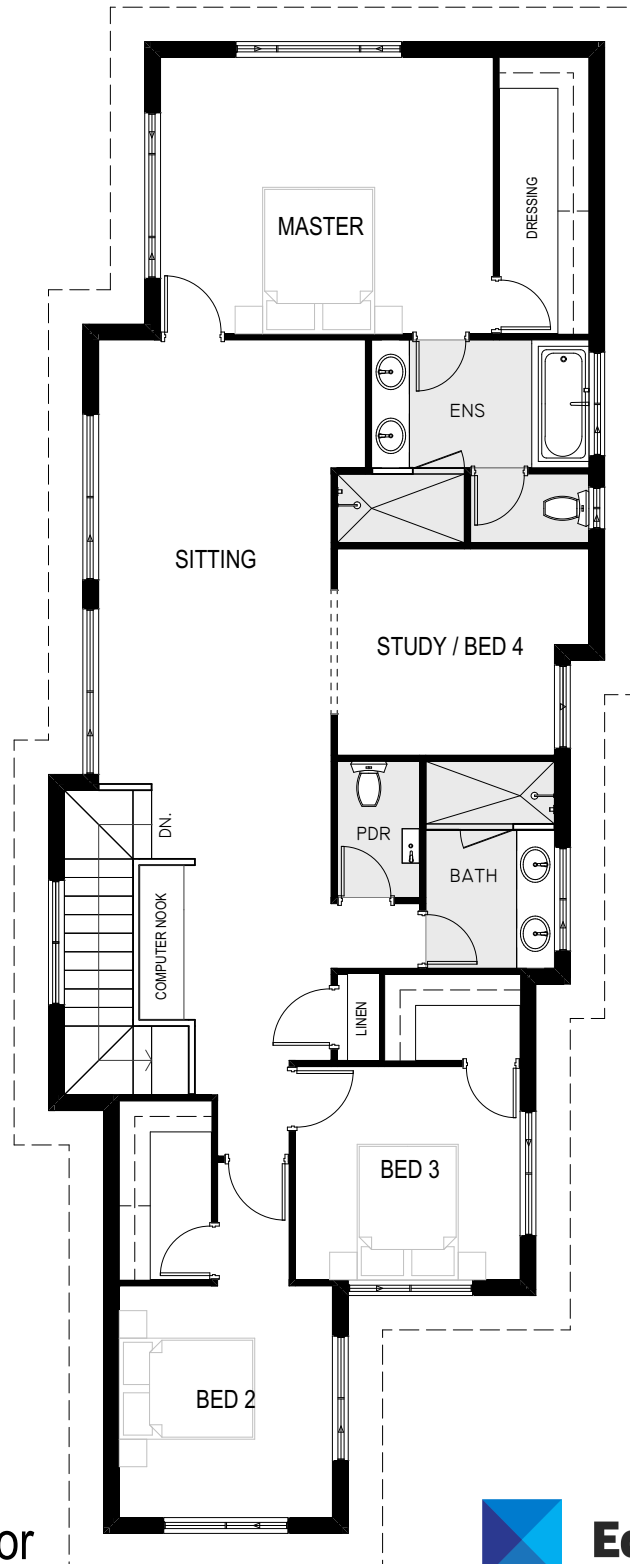

ground floor

Edward Brewer Homes

Dudley Park

11m Site Width
335.5 M²

upper floor

Dudley Park

11m Site Width
335.5 M²

Edward Brewer Homes