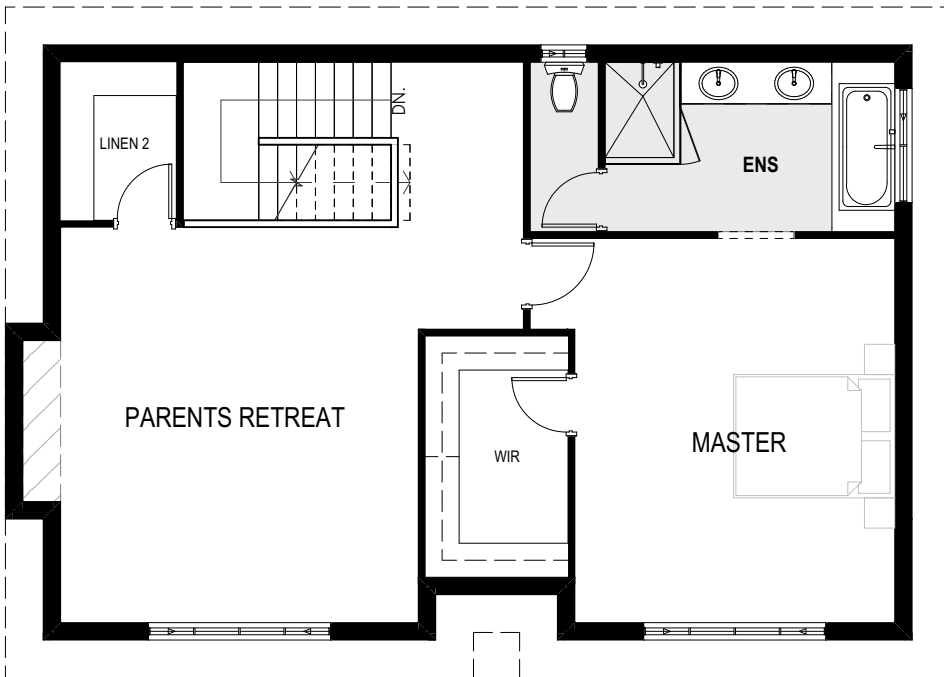

ground floor

**Cottesloe**  
 17m Site Width  
 389.3 M<sup>2</sup>

**Edward Brewer Homes**

upper floor

**Cottesloe**  
17m Site Width  
389.3 M<sup>2</sup>

**Edward Brewer Homes**