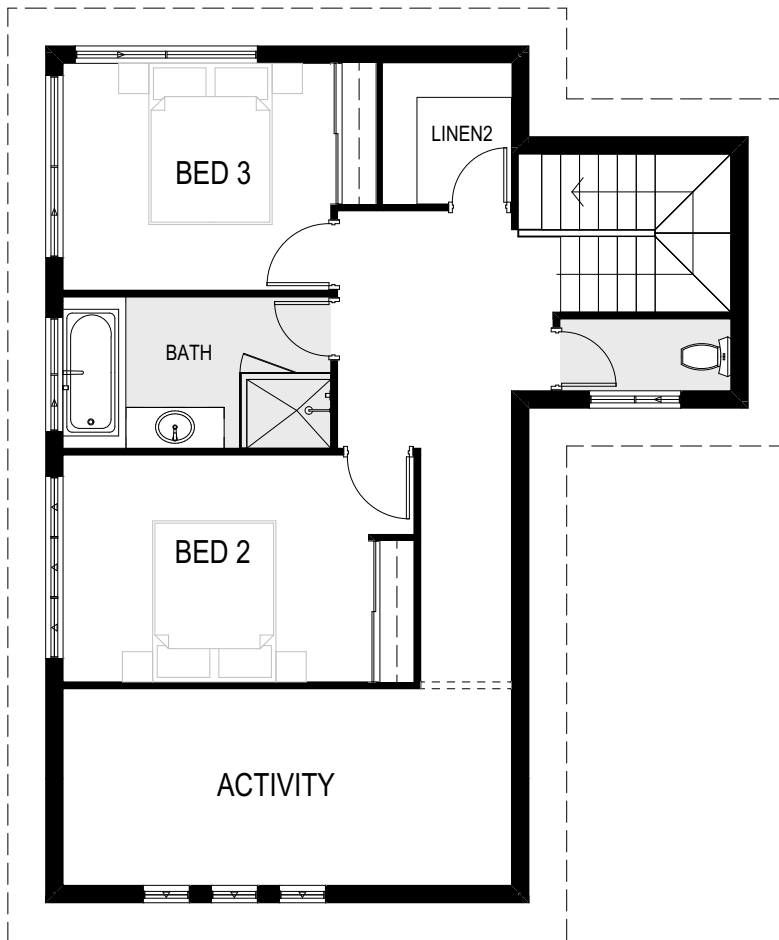

ground floor

Burswood

15.5m Site Width
302.7 M²

Edward Brewer Homes

upper floor

Burswood

15.5m Site Width
302.7 M²

Edward Brewer Homes