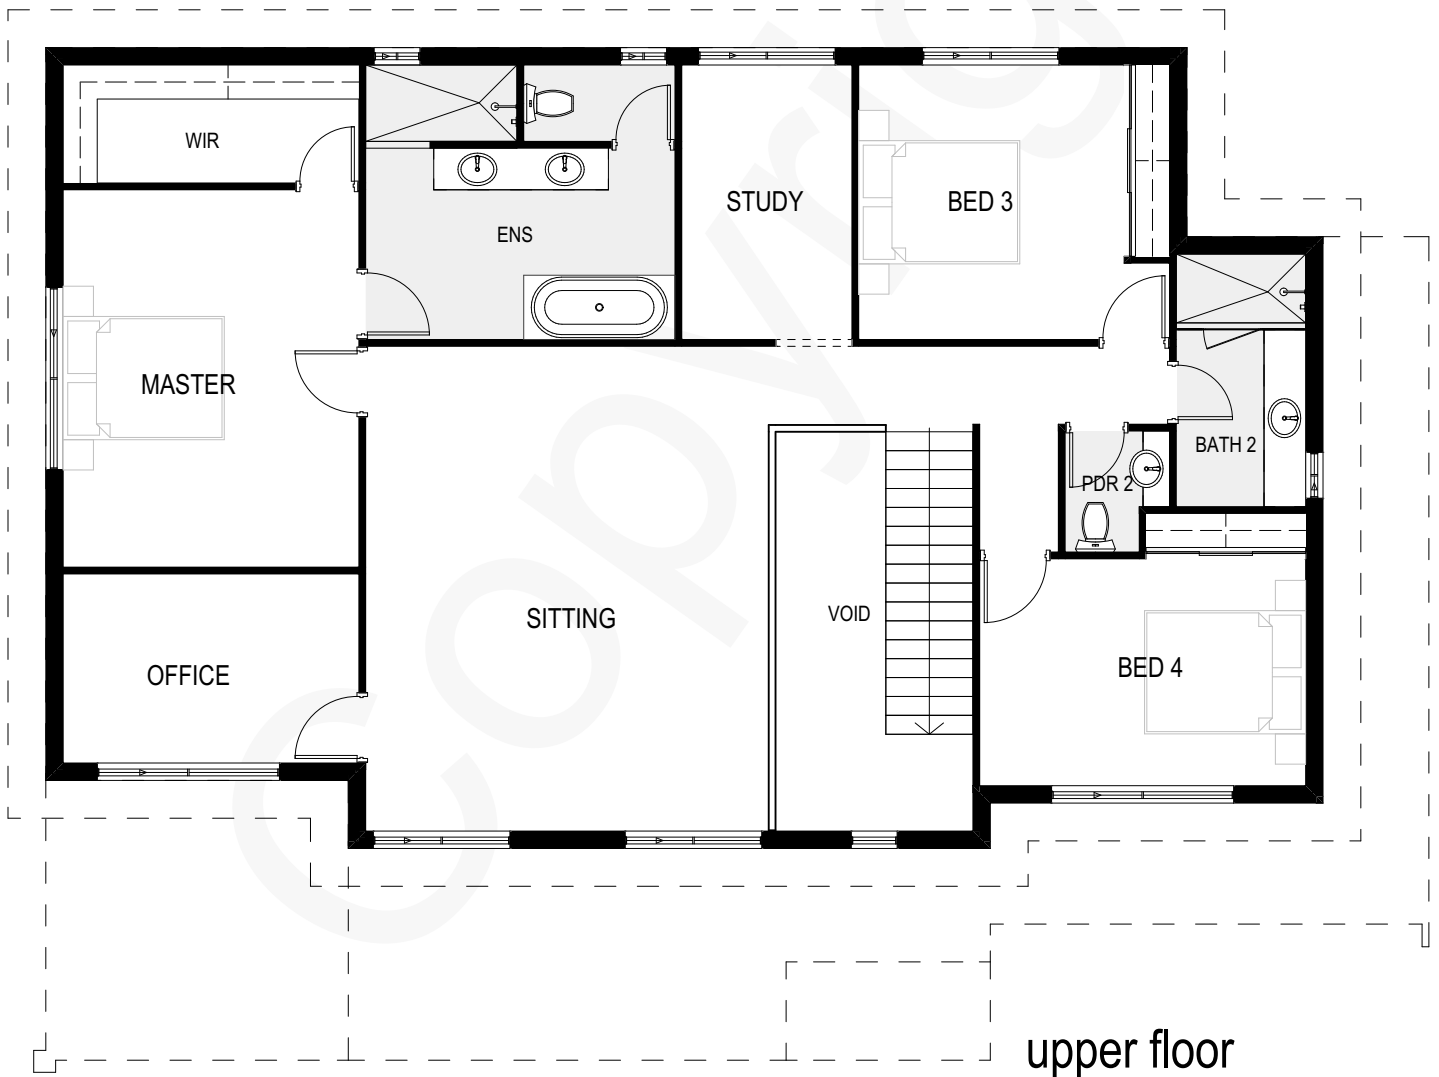

ground floor

Subiaco

20m Site Width

394.7 m²

Edward Brewer Homes

Subiaco
20m Site Width
394.7 m²

Edward Brewer Homes