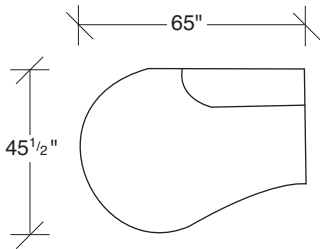

## Sit Tight

**No. 1500-435-PS LEFT CURVED  
BACK BUMPER**

W 75 D 49 H 32 in.  
Seat depth 22-34 in.  
Seat height 17 in.

**No. 1500-210-PS CURVED CORNER**

W 84 D 33 H 32 in.  
Seat depth 22 in.  
Seat height 17 in.

**No. 1500-427-PS RIGHT STRAIGHT  
BACK BUMPER**

W 65 D 45½ H 32 in.  
Seat depth 22-32 in.  
Seat height 17 in.

Shown with polished stainless steel base.  
Also available brushed bronze and upholstered.  
Must specify.

**1500-100**  
ARMLESS CHAIR

**1500-210**  
CURVED CORNER

**1500-427**  
RIGHT STRAIGHT BACK BUMPER

**1500-426**  
LEFT STRAIGHT BACK BUMPER

**1500-436**  
RIGHT CURVED BACK BUMPER

**1500-435**  
LEFT CURVED BACK BUMPER

**Sit Tight**  
**1500 - Series**

Scale 1/4" = 1'0"  
All upholstery sizes are approximate