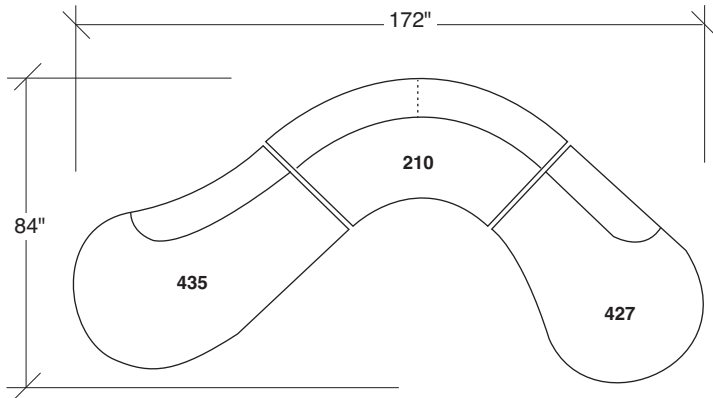

## Sit Tight

**No. 1500-435-PS LEFT CURVED  
BACK BUMPER**

W 75 D 49 H 32 in.  
Seat depth 22-34 in.  
Seat height 17 in.

**No. 1500-210-PS CURVED CORNER**

W 84 D 33 H 32 in.  
Seat depth 22 in.  
Seat height 17 in.

**No. 1500-427-PS RIGHT STRAIGHT  
BACK BUMPER**

W 65 D 45½ H 32 in.  
Seat depth 22-32 in.  
Seat height 17 in.

Shown with polished stainless steel base.  
Also available brushed bronze and upholstered.  
Must specify.

**1500-100**  
ARMLESS CHAIR

**1500-210**  
CURVED CORNER

**1500-427**  
RIGHT STRAIGHT BACK BUMPER

**1500-426**  
LEFT STRAIGHT BACK BUMPER

**1500-436**  
RIGHT CURVED BACK BUMPER

**1500-435**  
LEFT CURVED BACK BUMPER

**Sit Tight**  
**1500 - Series**

Scale 1/4" = 1'0"  
All upholstery sizes are approximate