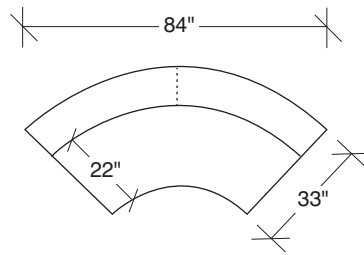

## Sit Tight

**No. 1500-435-PS LEFT CURVED  
BACK BUMPER**

W 75 D 49 H 32 in.  
Seat depth 22-34 in.  
Seat height 17 in.

**No. 1500-210-PS CURVED CORNER**

W 84 D 33 H 32 in.  
Seat depth 22 in.  
Seat height 17 in.

**No. 1500-427-PS RIGHT STRAIGHT  
BACK BUMPER**

W 65 D 45½ H 32 in.  
Seat depth 22-32 in.  
Seat height 17 in.

Shown with polished stainless steel base.  
Also available brushed bronze and upholstered.  
Must specify.

**1500-100**  
ARMLESS CHAIR

**1500-210**  
CURVED CORNER

**1500-427**  
RIGHT STRAIGHT BACK BUMPER

**1500-426**  
LEFT STRAIGHT BACK BUMPER

**1500-436**  
RIGHT CURVED BACK BUMPER

**1500-435**  
LEFT CURVED BACK BUMPER

**Sit Tight**  
**1500 - Series**

Scale 1/4" = 1'0"  
All upholstery sizes are approximate