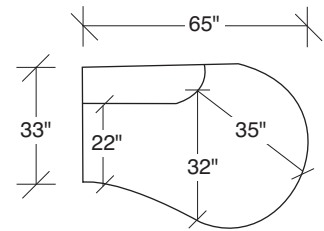

## Sit Tight

**No. 1500-435-PS LEFT CURVED  
BACK BUMPER**

W 75 D 49 H 32 in.  
Seat depth 22-34 in.  
Seat height 17 in.

**No. 1500-210-PS CURVED CORNER**

W 84 D 33 H 32 in.  
Seat depth 22 in.  
Seat height 17 in.

**No. 1500-427-PS RIGHT STRAIGHT  
BACK BUMPER**

W 65 D 45½ H 32 in.  
Seat depth 22-32 in.  
Seat height 17 in.

Shown with polished stainless steel base.  
Also available brushed bronze and upholstered.  
Must specify.

**1500-100**  
ARMLESS CHAIR

**1500-210**  
CURVED CORNER

**1500-427**  
RIGHT STRAIGHT BACK BUMPER

**1500-426**  
LEFT STRAIGHT BACK BUMPER

**1500-436**  
RIGHT CURVED BACK BUMPER

**1500-435**  
LEFT CURVED BACK BUMPER

**Sit Tight**  
**1500 - Series**

Scale 1/4" = 1'0"  
All upholstery sizes are approximate