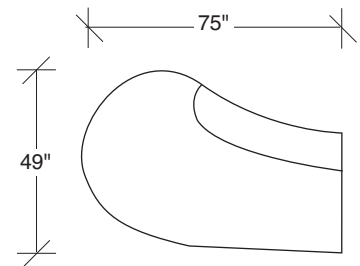

## Sit Tight

**No. 1500-435-PS LEFT CURVED  
BACK BUMPER**

W 75 D 49 H 32 in.  
Seat depth 22-34 in.  
Seat height 17 in.

**No. 1500-210-PS CURVED CORNER**

W 84 D 33 H 32 in.  
Seat depth 22 in.  
Seat height 17 in.

**No. 1500-427-PS RIGHT STRAIGHT  
BACK BUMPER**

W 65 D 45½ H 32 in.  
Seat depth 22-32 in.  
Seat height 17 in.

Shown with polished stainless steel base.  
Also available brushed bronze and upholstered.  
Must specify.

**1500-100**  
ARMLESS CHAIR

**1500-210**  
CURVED CORNER

**1500-427**  
RIGHT STRAIGHT BACK BUMPER

**1500-426**  
LEFT STRAIGHT BACK BUMPER

**1500-436**  
RIGHT CURVED BACK BUMPER

**1500-435**  
LEFT CURVED BACK BUMPER

**Sit Tight**  
**1500 - Series**

Scale 1/4" = 1'0"  
All upholstery sizes are approximate