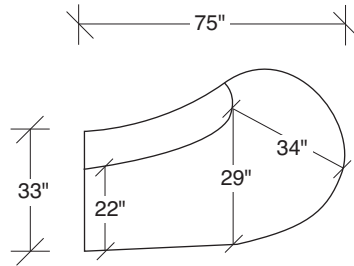

## Sit Tight

**No. 1500-435-PS LEFT CURVED  
BACK BUMPER**

W 75 D 49 H 32 in.  
Seat depth 22-34 in.  
Seat height 17 in.

**No. 1500-210-PS CURVED CORNER**

W 84 D 33 H 32 in.  
Seat depth 22 in.  
Seat height 17 in.

**No. 1500-427-PS RIGHT STRAIGHT  
BACK BUMPER**

W 65 D 45½ H 32 in.  
Seat depth 22-32 in.  
Seat height 17 in.

Shown with polished stainless steel base.  
Also available brushed bronze and upholstered.  
Must specify.

**1500-100**  
ARMLESS CHAIR

**1500-210**  
CURVED CORNER

**1500-427**  
RIGHT STRAIGHT BACK BUMPER

**1500-426**  
LEFT STRAIGHT BACK BUMPER

**1500-436**  
RIGHT CURVED BACK BUMPER

**1500-435**  
LEFT CURVED BACK BUMPER

**Sit Tight**  
**1500 - Series**

Scale 1/4" = 1'0"  
All upholstery sizes are approximate