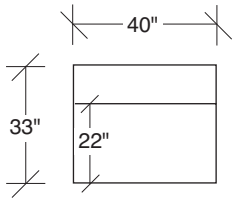

## Sit Tight

**No. 1500-435-PS LEFT CURVED  
BACK BUMPER**

W 75 D 49 H 32 in.  
Seat depth 22-34 in.  
Seat height 17 in.

**No. 1500-210-PS CURVED CORNER**

W 84 D 33 H 32 in.  
Seat depth 22 in.  
Seat height 17 in.

**No. 1500-427-PS RIGHT STRAIGHT  
BACK BUMPER**

W 65 D 45½ H 32 in.  
Seat depth 22-32 in.  
Seat height 17 in.

Shown with polished stainless steel base.  
Also available brushed bronze and upholstered.  
Must specify.

**1500-100**  
ARMLESS CHAIR

**1500-210**  
CURVED CORNER

**1500-427**  
RIGHT STRAIGHT BACK BUMPER

**1500-426**  
LEFT STRAIGHT BACK BUMPER

**1500-436**  
RIGHT CURVED BACK BUMPER

**1500-435**  
LEFT CURVED BACK BUMPER

**Sit Tight**  
**1500 - Series**

Scale 1/4" = 1'0"  
All upholstery sizes are approximate