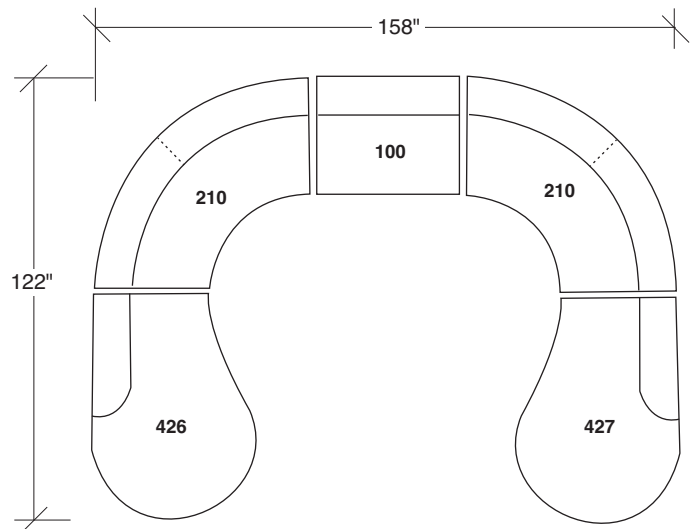

## Sit Tight

**No. 1500-435-PS LEFT CURVED  
BACK BUMPER**

W 75 D 49 H 32 in.  
Seat depth 22-34 in.  
Seat height 17 in.

**No. 1500-210-PS CURVED CORNER**

W 84 D 33 H 32 in.  
Seat depth 22 in.  
Seat height 17 in.

**No. 1500-427-PS RIGHT STRAIGHT  
BACK BUMPER**

W 65 D 45½ H 32 in.  
Seat depth 22-32 in.  
Seat height 17 in.

Shown with polished stainless steel base.  
Also available brushed bronze and upholstered.  
Must specify.

**1500-100**  
ARMLESS CHAIR

**1500-210**  
CURVED CORNER

**1500-427**  
RIGHT STRAIGHT BACK BUMPER

**1500-426**  
LEFT STRAIGHT BACK BUMPER

**1500-436**  
RIGHT CURVED BACK BUMPER

**1500-435**  
LEFT CURVED BACK BUMPER

**Sit Tight**  
**1500 - Series**

Scale 1/4" = 1'0"  
All upholstery sizes are approximate