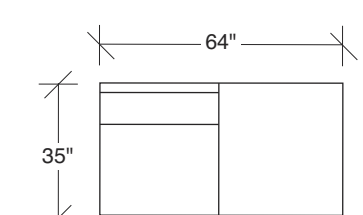

1439-207
ARMLESS CHAIR / RIGHT OTTOMAN