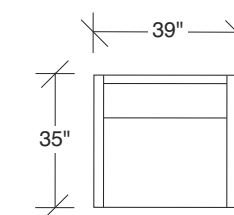

1439-401
LEFT CHAISE

1439-402
RIGHT CHAISE

1439-513
STUDIO SOFA

Blade

No. 1439-405-W LAF CHAISE

W 35 D 69 H 27 in.
Seat depth 56 in.
Seat height 18 in.
Arm height 27 in.
Arm width 3 in.

No. 1439-202-W RAF LOVESEAT

W 64 D 35 H 27 in.
Seat depth 22 in.
Seat height 18 in.
Arm height 27 in.
Arm width 3 in.

Height to top of back cushion is 34 inches approximately. Legs shown in walnut veneer. Available in any TC walnut finish on walnut. Must specify. Throw pillows optional. Must specify.

Blade 1439 - Series

Scale 1/4" = 1'0"
All upholstery sizes are approximate

THAYER COGGIN, INC.

1439-200
ARMLESS LOVESEAT

1439-103
CHAIR

1439-000
OTTOMAN

1439-201
LAF LOVESEAT

1439-202
RAF LOVESEAT

Blade

No. 1439-307-W LAF / RIGHT HIGH CORNER SOFA
W 96 D 35 H 27 in.
Seat depth 22 in.
Seat height 18 in.
Arm height 27 in.
Arm width 3 in.

Height to top of back cushion is 34 inches approximately. Legs shown in walnut veneer. Also available in polished stainless steel or dark bronze. Must specify. Throw pillows optional. Must specify.