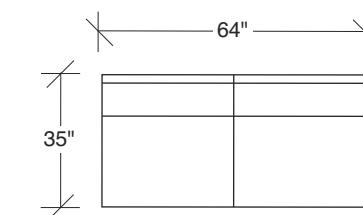

1439-401
LEFT CHAISE

1439-402
RIGHT CHAISE

1439-513
STUDIO SOFA

Blade

No. 1439-405-W LAF CHAISE

W 35 D 69 H 27 in.
Seat depth 56 in.
Seat height 18 in.
Arm height 27 in.
Arm width 3 in.

No. 1439-202-W RAF LOVESEAT

W 64 D 35 H 27 in.
Seat depth 22 in.
Seat height 18 in.
Arm height 27 in.
Arm width 3 in.

Height to top of back cushion is 34 inches approximately. Legs shown in walnut veneer. Available in any TC walnut finish on walnut. Must specify. Throw pillows optional. Must specify.

Blade 1439 - Series

Scale 1/4" = 1'0"
All upholstery sizes are approximate

THAYER COGGIN, INC.

1439-200
ARMLESS LOVESEAT

1439-103
CHAIR

1439-000
OTTOMAN

1439-201
LAF LOVESEAT

1439-202
RAF LOVESEAT

Blade

No. 1439-307-W LAF / RIGHT HIGH CORNER SOFA
W 96 D 35 H 27 in.
Seat depth 22 in.
Seat height 18 in.
Arm height 27 in.
Arm width 3 in.

Height to top of back cushion is 34 inches approximately. Legs shown in walnut veneer. Also available in polished stainless steel or dark bronze. Must specify. Throw pillows optional. Must specify.