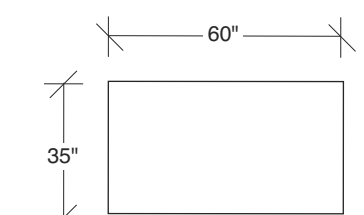

W 64 D 35 H 27 in.
Seat depth 22 in.
Seat height 18 in.
Arm height 27 in.
Arm width 3 in.

Height to top of back cushion is 34 inches approximately. Legs shown in walnut veneer. Available in any TC walnut finish on walnut. Must specify. Throw pillows optional. Must specify.

1439-227
LAF CHAIR / RIGHT OTTOMAN

1439-226
RAF CHAIR / LEFT OTTOMAN

1439-207
ARMLESS CHAIR / RIGHT OTTOMAN

1439-206
ARMLESS CHAIR / LEFT OTTOMAN

1439-003
OTTOMAN - BENCH
(16 in. high)

1439-004
OTTOMAN - BENCH
(18 in. high)

1439-405
LAF CHAISE

1439-404
RAF CHAISE

Blade 1439 - Series

Scale 1/4" = 1'0"
All upholstery sizes are approximate

FOR ALTERNATIVE LEGS USE THESE SUFFIXES ON PRODUCT NUMBERS:

- PS for Polished Stainless Steel legs
- DB for Dark Bronze legs
- W for Walnut Veneer legs
- AC for Acrylic legs

Blade

No. 1439-307-W LAF / RIGHT HIGH CORNER SOFA
W 96 D 35 H 27 in.
Seat depth 22 in.
Seat height 18 in.
Arm height 27 in.
Arm width 3 in.

Height to top of back cushion is 34 inches approximately. Legs shown in walnut veneer. Also available in polished stainless steel or dark bronze. Must specify. Throw pillows optional. Must specify.