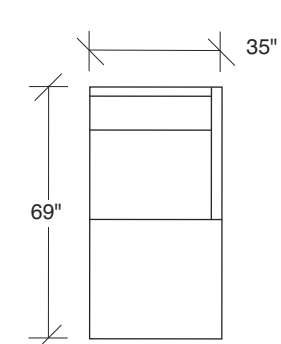

1439-404
RAF CHAISE

Blade 1439 - Series

Scale 1/4" = 1'0"
All upholstery sizes are approximate

FOR ALTERNATIVE LEGS USE THESE SUFFIXES ON PRODUCT NUMBERS:

- -PS for Polished Stainless Steel legs
- -DB for Dark Bronze legs
- -W for Walnut Veneer legs
- -AC for Acrylic legs