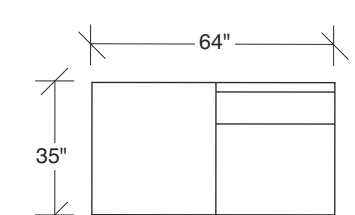

1439-206
ARMLESS CHAIR / LEFT OTTOMAN