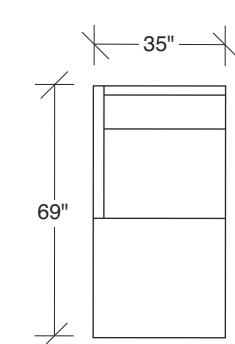

W 64 D 35 H 27 in.
Seat depth 22 in.
Seat height 18 in.
Arm height 27 in.
Arm width 3 in.

Height to top of back cushion is 34 inches approximately. Legs shown in walnut veneer. Available in any TC walnut finish on walnut. Must specify. Throw pillows optional. Must specify.

1439-227
LAF CHAIR / RIGHT OTTOMAN

1439-226
RAF CHAIR / LEFT OTTOMAN

1439-207
ARMLESS CHAIR / RIGHT OTTOMAN

1439-206
ARMLESS CHAIR / LEFT OTTOMAN

1439-003
OTTOMAN - BENCH
(16 in. high)

1439-004
OTTOMAN - BENCH
(18 in. high)

Blade

No. 1439-307-W LAF / RIGHT HIGH CORNER SOFA
W 96 D 35 H 27 in.
Seat depth 22 in.
Seat height 18 in.
Arm height 27 in.
Arm width 3 in.

Height to top of back cushion is 34 inches approximately. Legs shown in walnut veneer. Also available in polished stainless steel or dark bronze. Must specify. Throw pillows optional. Must specify.

No. 1439-326-W RAF / LEFT OTTOMAN SOFA
W 96 D 35 H 27 in.
Seat depth 22 in.
Seat height 18 in.
Arm height 27 in.
Arm width 3 in.

Blade

No. 1439-401 LEFT CHAISE
W 96 D 35 H 27 in.
Seat depth 22 in.
Seat height 18 in.