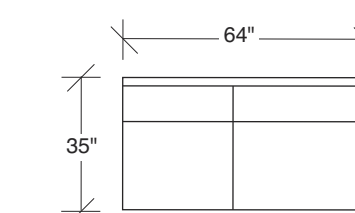

W 64 D 35 H 27 in.
Seat depth 22 in.
Seat height 18 in.
Arm height 27 in.
Arm width 3 in.

Height to top of back cushion is 34 inches approximately. Legs shown in walnut veneer. Available in any TC walnut finish on walnut. Must specify. Throw pillows optional. Must specify.

Blade 1439 - Series

Scale 1/4" = 1'0"
All upholstery sizes are approximate

THAYER COGGIN, INC.

1439-200
ARMLESS LOVESEAT

1439-103
CHAIR

1439-000
OTTOMAN

1439-201
LAF LOVESEAT

1439-202
RAF LOVESEAT

Blade

No. 1439-307-W LAF / RIGHT HIGH CORNER SOFA
W 96 D 35 H 27 in.
Seat depth 22 in.
Seat height 18 in.
Arm height 27 in.
Arm width 3 in.

Height to top of back cushion is 34 inches approximately. Legs shown in walnut veneer. Also available in polished stainless steel or dark bronze. Must specify. Throw pillows optional. Must specify.

No. 1439-326-W RAF / LEFT OTTOMAN SOFA
W 96 D 35 H 27 in.
Seat depth 22 in.
Seat height 18 in.
Arm height 27 in.
Arm width 3 in.

Blade

No. 1439-401 LEFT CHAISE
W 96 D 35 H 27 in.
Seat depth 22 in.
Seat height 18 in.