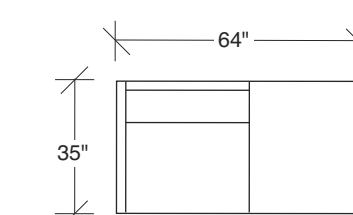

W 64 D 35 H 27 in.
Seat depth 22 in.
Seat height 18 in.
Arm height 27 in.
Arm width 3 in.

Height to top of back cushion is 34 inches approximately. Legs shown in walnut veneer. Available in any TC walnut finish on walnut. Must specify. Throw pillows optional. Must specify.

Blade 1439 - Series

Scale 1/4" = 1'0"
All upholstery sizes are approximate

THAYER COGGIN, INC.

1439-200
ARMLESS LOVESEAT

1439-103
CHAIR

1439-000
OTTOMAN

1439-201
LAF LOVESEAT

1439-202
RAF LOVESEAT

Blade

No. 1439-307-W LAF / RIGHT HIGH CORNER SOFA
W 96 D 35 H 27 in.
Seat depth 22 in.
Seat height 18 in.
Arm height 27 in.
Arm width 3 in.

Height to top of back cushion is 34 inches approximately. Legs shown in walnut veneer. Also available in polished stainless steel or dark bronze. Must specify. Throw pillows optional. Must specify.

No. 1439-326-W RAF / LEFT OTTOMAN SOFA
W 96 D 35 H 27 in.
Seat depth 22 in.
Seat height 18 in.
Arm height 27 in.
Arm width 3 in.

Blade

No. 1439-401 LEFT CHAISE
W 96 D 35 H 27 in.
Seat depth 22 in.
Seat height 18 in.