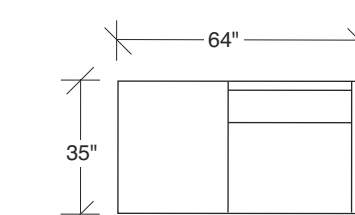

1439-226
RAF CHAIR / LEFT OTTOMAN