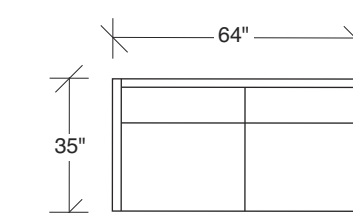

W 64 D 35 H 27 in.
Seat depth 22 in.
Seat height 18 in.
Arm height 27 in.
Arm width 3 in.

Height to top of back cushion is 34 inches approximately. Legs shown in walnut veneer. Available in any TC walnut finish on walnut. Must specify. Throw pillows optional. Must specify.

Blade 1439 - Series

Scale 1/4" = 1'0"
All upholstery sizes are approximate

THAYER COGGIN, INC.

1439-200
ARMLESS LOVESEAT

1439-103
CHAIR

1439-000
OTTOMAN

1439-201
LAF LOVESEAT

1439-202
RAF LOVESEAT

Blade

No. 1439-307-W LAF / RIGHT HIGH CORNER SOFA
W 96 D 35 H 27 in.
Seat depth 22 in.
Seat height 18 in.
Arm height 27 in.
Arm width 3 in.

Height to top of back cushion is 34 inches approximately. Legs shown in walnut veneer. Also available in polished stainless steel or dark bronze. Must specify. Throw pillows optional. Must specify.

No. 1439-326-W RAF / LEFT OTTOMAN SOFA
W 96 D 35 H 27 in.
Seat depth 22 in.
Seat height 18 in.
Arm height 27 in.
Arm width 3 in.

Blade

No. 1439-401 LEFT CHAISE
W 96 D 35 H 27 in.
Seat depth 22 in.
Seat height 18 in.