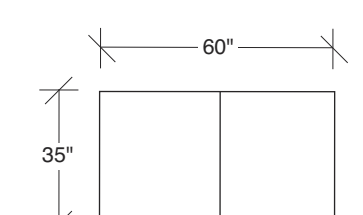

W 64 D 35 H 27 in.
Seat depth 22 in.
Seat height 18 in.
Arm height 27 in.
Arm width 3 in.

Height to top of back cushion is 34 inches approximately. Legs shown in walnut veneer. Available in any TC walnut finish on walnut. Must specify. Throw pillows optional. Must specify.

1439-227
LAF CHAIR / RIGHT OTTOMAN

1439-226
RAF CHAIR / LEFT OTTOMAN

1439-207
ARMLESS CHAIR / RIGHT OTTOMAN

1439-206
ARMLESS CHAIR / LEFT OTTOMAN

1439-003
OTTOMAN - BENCH
(16 in. high)

1439-004
OTTOMAN - BENCH
(18 in. high)

Blade

No. 1439-307-W LAF / RIGHT HIGH CORNER SOFA
W 96 D 35 H 27 in.
Seat depth 22 in.
Seat height 18 in.
Arm height 27 in.
Arm width 3 in.

Height to top of back cushion is 34 inches approximately. Legs shown in walnut veneer. Also available in polished stainless steel or dark bronze. Must specify. Throw pillows optional. Must specify.

No. 1439-326-W RAF / LEFT OTTOMAN SOFA
W 96 D 35 H 27 in.
Seat depth 22 in.
Seat height 18 in.
Arm height 27 in.
Arm width 3 in.

Blade

No. 1439-401 LEFT CHAISE
W 96 D 35 H 27 in.
Seat depth 22 in.
Seat height 18 in.