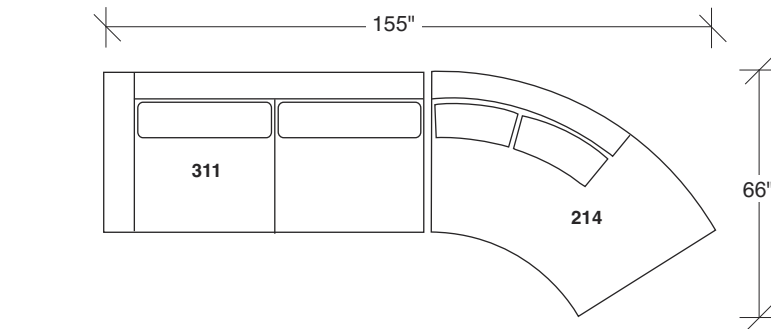

No. 1434 Clip 2 and No. 1433 Clip 2 standard with solid maple legs, must specify TC wood finish.

FOR ALTERNATIVE LEGS, ADD THESE SUFFIXES TO PRODUCT NUMBERS

- -PS for polished stainless steel legs (Cool Clip 2 or Cool Clip)
- -B for brushed bronze legs (Toasted Clip 2 or Toasted Clip)
- -AC for acrylic legs (Ice Clip 2 or Ice Clip)

No. 1434 is single back cushion Clip 2 series (shown). No. 1433 is double back cushion Clip series.

No. 1434 and No. 1433 standard with spring-down seat cushions.

Clip 2 1434 - Series

Scale 1/4" = 1'0"
All upholstery sizes are approximate