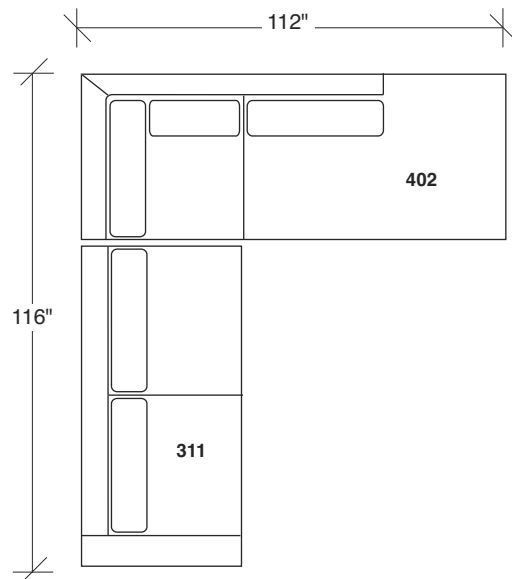

No. 1434 Clip 2 and No. 1433 Clip 2 standard with solid maple legs, must specify TC wood finish.

FOR ALTERNATIVE LEGS, ADD THESE SUFFIXES TO PRODUCT NUMBERS

- -PS for polished stainless steel legs (Cool Clip 2 or Cool Clip)
- -B for brushed bronze legs (Toasted Clip 2 or Toasted Clip)
- -AC for acrylic legs (Ice Clip 2 or Ice Clip)

No. 1434 is single back cushion Clip 2 series (shown). No. 1433 is double back cushion Clip series.

No. 1434 and No. 1433 standard with spring-down seat cushions.

Clip 2 1434 - Series

Scale 1/4" = 1'0"
All upholstery sizes are approximate