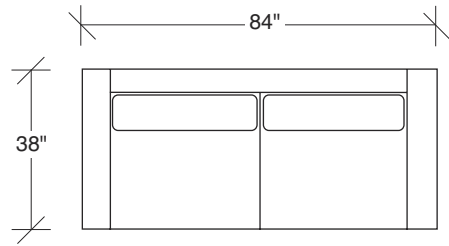

### No. 1434-213 LEFT CHAISE

W 90 D 38 H 30 in.  
 Seat depth 23 in.  
 Seat height 18 in.

### No. 1434-102 RAF CHAIR

W 69 D 38 H 30 in.  
 Seat depth 23 in.  
 Seat height 18 in.  
 Arm height 26½ in.  
 Arm width 6 in.

Base and legs available in any TC wood finish.  
 Must specify.

No. 1434-000 Table Ottoman (44 inches in diameter)  
 No.1217-08 Round Polished Stainless Steel Tray (34 inches in diameter)

### Clip 2 1434 - Series

Scale 1/4" = 1'0"  
All upholstery sizes are approximate