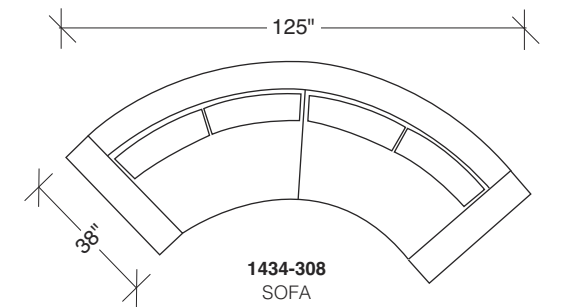

No. 1434 Clip 2 and No. 1433 Clip 2 standard with solid maple legs, must specify TC wood finish.

FOR ALTERNATIVE LEGS, ADD THESE SUFFIXES TO PRODUCT NUMBERS

- -PS for polished stainless steel legs (Cool Clip 2 or Cool Clip)
- -B for brushed bronze legs (Toasted Clip 2 or Toasted Clip)
- -AC for acrylic legs (Ice Clip 2 or Ice Clip)

No. 1434 is single back cushion Clip 2 series (shown). No. 1433 is double back cushion Clip series.

No. 1434 and No. 1433 standard with spring-down seat cushions.

Clip 2 1434 - Series

Scale 1/4" = 1'0"
All upholstery sizes are approximate