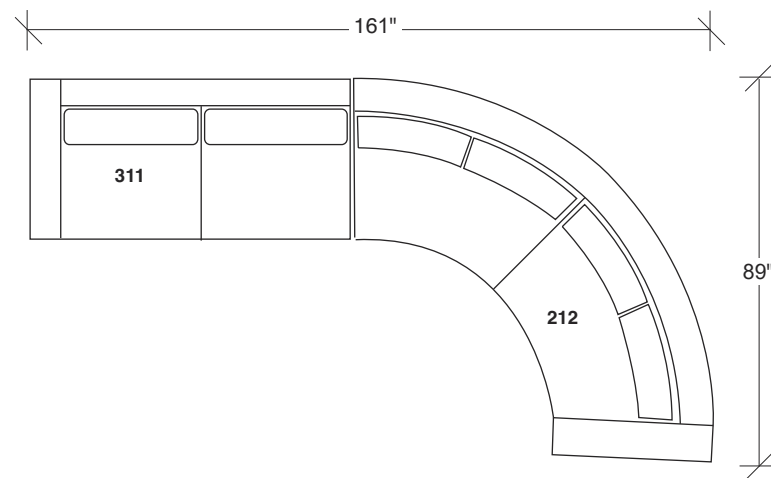

No. 1434 Clip 2 and No. 1433 Clip 2 standard with solid maple legs, must specify TC wood finish.

FOR ALTERNATIVE LEGS, ADD THESE SUFFIXES TO PRODUCT NUMBERS

- -PS for polished stainless steel legs (Cool Clip 2 or Cool Clip)
- -B for brushed bronze legs (Toasted Clip 2 or Toasted Clip)
- -AC for acrylic legs (Ice Clip 2 or Ice Clip)

No. 1434 is single back cushion Clip 2 series (shown). No. 1433 is double back cushion Clip series.

No. 1434 and No. 1433 standard with spring-down seat cushions.

Clip 2 1434 - Series

Scale 1/4" = 1'0"
All upholstery sizes are approximate