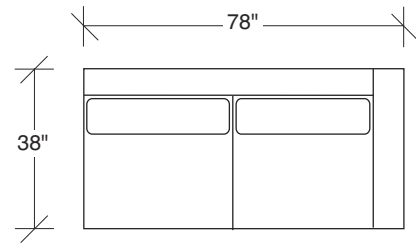

1434-312
RAF SOFA