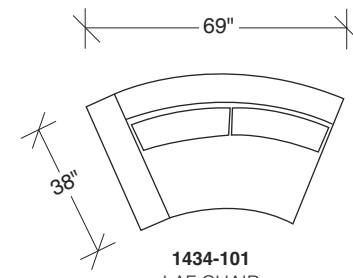

1434-101
LAF CHAIR