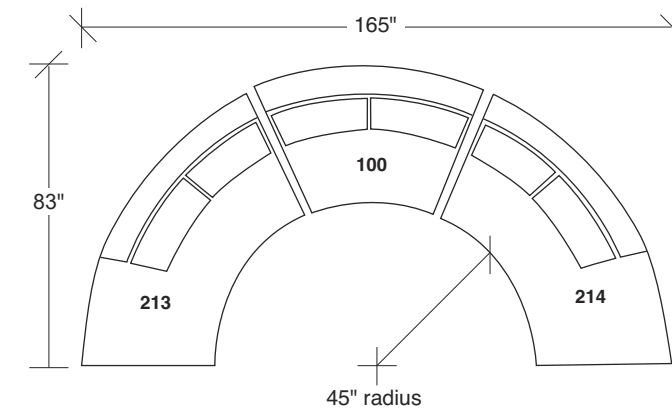

### No. 1434-213 LEFT CHAISE

W 90 D 38 H 30 in.  
 Seat depth 23 in.  
 Seat height 18 in.

### No. 1434-102 RAF CHAIR

W 69 D 38 H 30 in.  
 Seat depth 23 in.  
 Seat height 18 in.  
 Arm height 26½ in.  
 Arm width 6 in.

Base and legs available in any TC wood finish.  
 Must specify.

No. 1434-000 Table Ottoman (44 inches in diameter)  
 No.1217-08 Round Polished Stainless Steel Tray (34 inches in diameter)

### Clip 2 1434 - Series

Scale 1/4" = 1'0"  
All upholstery sizes are approximate