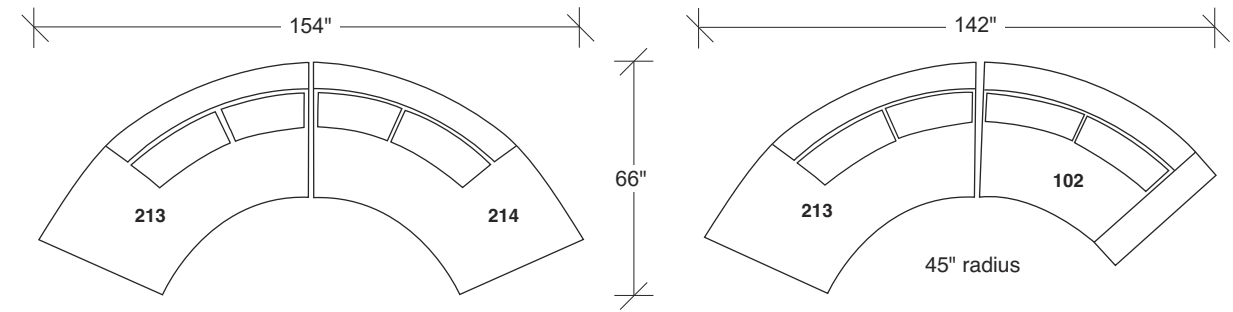

### No. 1434-213 LEFT CHAISE

W 90 D 38 H 30 in.  
 Seat depth 23 in.  
 Seat height 18 in.

### No. 1434-102 RAF CHAIR

W 69 D 38 H 30 in.  
 Seat depth 23 in.  
 Seat height 18 in.  
 Arm height 26½ in.  
 Arm width 6 in.

Base and legs available in any TC wood finish.  
 Must specify.

No. 1434-000 Table Ottoman (44 inches in diameter)  
 No.1217-08 Round Polished Stainless Steel Tray (34 inches in diameter)

### Clip 2 1434 - Series

Scale 1/4" = 1'0"  
All upholstery sizes are approximate