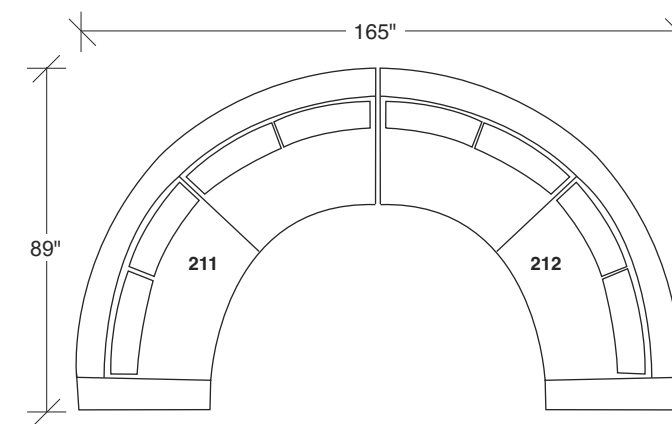

### No. 1434-213 LEFT CHAISE

W 90 D 38 H 30 in.  
 Seat depth 23 in.  
 Seat height 18 in.

### No. 1434-102 RAF CHAIR

W 69 D 38 H 30 in.  
 Seat depth 23 in.  
 Seat height 18 in.  
 Arm height 26½ in.  
 Arm width 6 in.

Base and legs available in any TC wood finish.  
 Must specify.

No. 1434-000 Table Ottoman (44 inches in diameter)  
 No.1217-08 Round Polished Stainless Steel Tray (34 inches in diameter)

### Clip 2 1434 - Series

Scale 1/4" = 1'0"  
All upholstery sizes are approximate