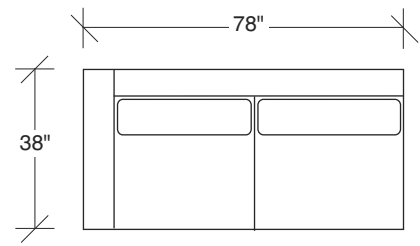

1434-311
LAF SOFA