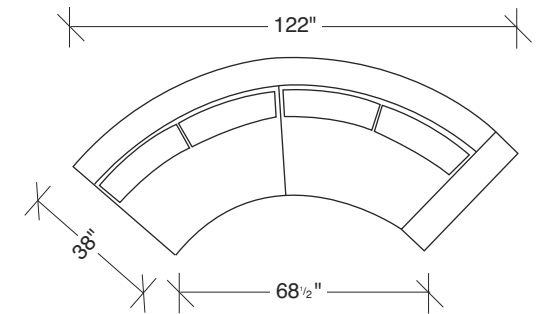

1434-212
RAF SOFA