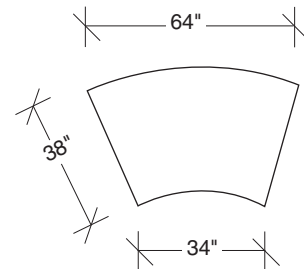

1096-004
OTTOMAN

Clip 1096 - Series

Scale 1/4" = 1'0"
All upholstery sizes are approximate