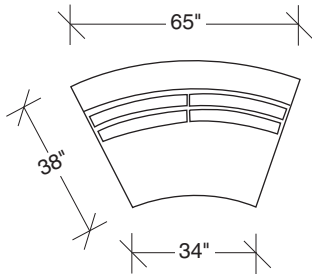

### No. 1096-213 LEFT CHAISE

W 90 D 38 H 30 in.

Seat depth 19 in.

Seat height 18 in.

### No. 1096-212 RAF SOFA

W 122 D 38 H 30 in.

Seat depth 19 in.

Seat height 18 in.

Arm height 26½ in.

Arm width 6 in.

Base and legs available in any TC wood finish on maple. Must specify.

**1096-100**  
ARMLESS CHAIR

**1096-210**  
ARMLESS SOFA

**1096-101**  
LAF LOVESEAT

**1096-211**  
LAF SOFA

**1096-102**  
LAF LOVESEAT

**1096-212**  
RAF SOFA

**1096-213**  
LEFT CHAISE

**1096-214**  
RIGHT CHAISE

**1096-08**  
TRAY

## Clip 1096 - Series

Scale 1/4" = 1'0"  
All upholstery sizes are approximate

**Clip  
1096 - Series**

Scale 1/4" = 1'0"

All upholstery sizes are approximate