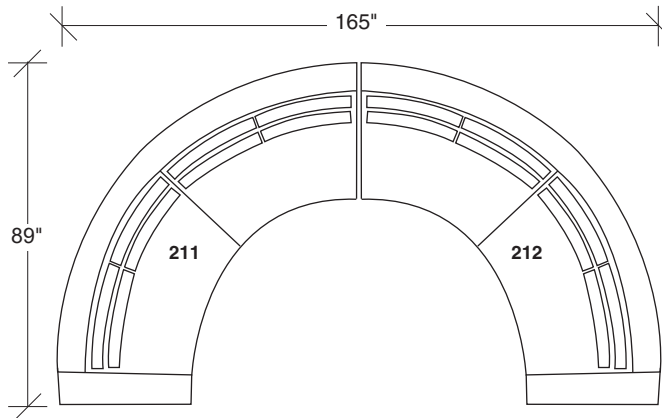

### No. 1096-213 LEFT CHAISE

W 90 D 38 H 30 in.

Seat depth 19 in.

Seat height 18 in.

### No. 1096-212 RAF SOFA

W 122 D 38 H 30 in.

Seat depth 19 in.

Seat height 18 in.

Arm height 26½ in.

Arm width 6 in.

Base and legs available in any TC wood finish on maple. Must specify.

**1096-100**  
ARMLESS CHAIR

**1096-210**  
ARMLESS SOFA

**1096-101**  
LAF LOVESEAT

**1096-211**  
LAF SOFA

**1096-102**  
LAF LOVESEAT

**1096-212**  
RAF SOFA

**1096-213**  
LEFT CHAISE

**1096-214**  
RIGHT CHAISE

**1096-08**  
TRAY

## Clip 1096 - Series

Scale 1/4" = 1'0"  
All upholstery sizes are approximate

**Clip  
1096 - Series**

Scale 1/4" = 1'0"

All upholstery sizes are approximate