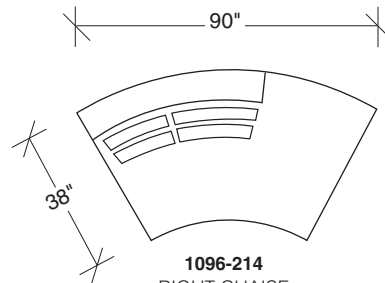

### No. 1096-213 LEFT CHAISE

W 90 D 38 H 30 in.

Seat depth 19 in.

Seat height 18 in.

### No. 1096-212 RAF SOFA

W 122 D 38 H 30 in.

Seat depth 19 in.

Seat height 18 in.

Arm height 26½ in.

Arm width 6 in.

Base and legs available in any TC wood finish on maple. Must specify.

**1096-100**  
ARMLESS CHAIR

**1096-210**  
ARMLESS SOFA

**1096-101**  
LAF LOVESEAT

**1096-211**  
LAF SOFA

**1096-102**  
LAF LOVESEAT

**1096-212**  
RAF SOFA

**1096-213**  
LEFT CHAISE

**1096-214**  
RIGHT CHAISE

**1096-08**  
TRAY

## Clip 1096 - Series

Scale 1/4" = 1'0"  
All upholstery sizes are approximate

**Clip  
1096 - Series**

Scale 1/4" = 1'0"

All upholstery sizes are approximate