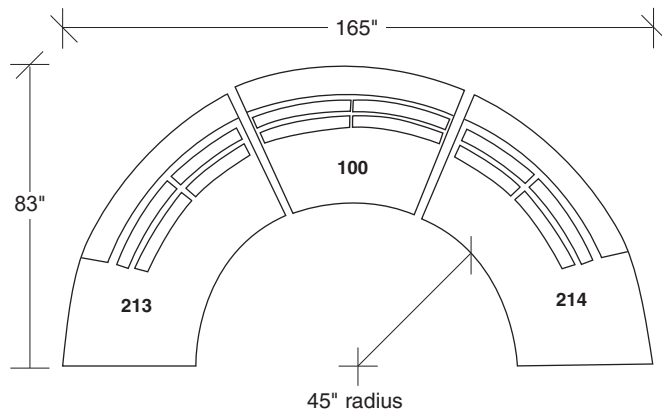

### No. 1096-213 LEFT CHAISE

W 90 D 38 H 30 in.

Seat depth 19 in.

Seat height 18 in.

### No. 1096-212 RAF SOFA

W 122 D 38 H 30 in.

Seat depth 19 in.

Seat height 18 in.

Arm height 26½ in.

Arm width 6 in.

Base and legs available in any TC wood finish on maple. Must specify.

**1096-100**  
ARMLESS CHAIR

**1096-210**  
ARMLESS SOFA

**1096-101**  
LAF LOVESEAT

**1096-211**  
LAF SOFA

**1096-102**  
LAF LOVESEAT

**1096-212**  
RAF SOFA

**1096-213**  
LEFT CHAISE

**1096-214**  
RIGHT CHAISE

**1096-08**  
TRAY

## Clip 1096 - Series

Scale 1/4" = 1'0"  
All upholstery sizes are approximate

**Clip  
1096 - Series**

Scale 1/4" = 1'0"

All upholstery sizes are approximate