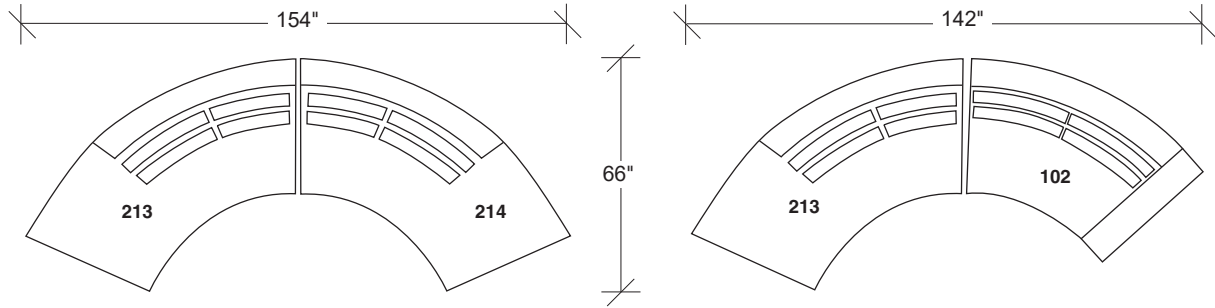

### No. 1096-213 LEFT CHAISE

W 90 D 38 H 30 in.

Seat depth 19 in.

Seat height 18 in.

### No. 1096-212 RAF SOFA

W 122 D 38 H 30 in.

Seat depth 19 in.

Seat height 18 in.

Arm height 26½ in.

Arm width 6 in.

Base and legs available in any TC wood finish on maple. Must specify.

**1096-100**  
ARMLESS CHAIR

**1096-210**  
ARMLESS SOFA

**1096-101**  
LAF LOVESEAT

**1096-211**  
LAF SOFA

**1096-102**  
LAF LOVESEAT

**1096-212**  
RAF SOFA

**1096-213**  
LEFT CHAISE

**1096-214**  
RIGHT CHAISE

**1096-08**  
TRAY

## Clip 1096 - Series

Scale 1/4" = 1'0"  
All upholstery sizes are approximate

**Clip  
1096 - Series**

Scale 1/4" = 1'0"

All upholstery sizes are approximate