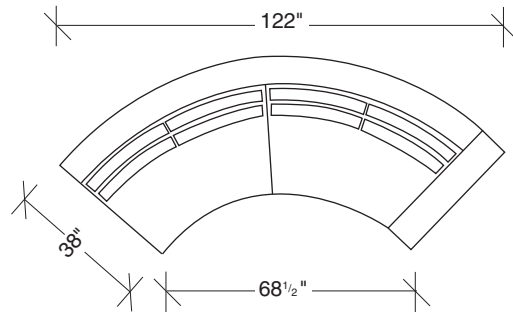

### No. 1096-213 LEFT CHAISE

W 90 D 38 H 30 in.

Seat depth 19 in.

Seat height 18 in.

### No. 1096-212 RAF SOFA

W 122 D 38 H 30 in.

Seat depth 19 in.

Seat height 18 in.

Arm height 26½ in.

Arm width 6 in.

Base and legs available in any TC wood finish on maple. Must specify.

**1096-100**  
ARMLESS CHAIR

**1096-210**  
ARMLESS SOFA

**1096-101**  
LAF LOVESEAT

**1096-211**  
LAF SOFA

**1096-102**  
LAF LOVESEAT

**1096-212**  
RAF SOFA

**1096-213**  
LEFT CHAISE

**1096-214**  
RIGHT CHAISE

**1096-08**  
TRAY

## Clip 1096 - Series

Scale 1/4" = 1'0"  
All upholstery sizes are approximate

**Clip  
1096 - Series**

Scale 1/4" = 1'0"

All upholstery sizes are approximate