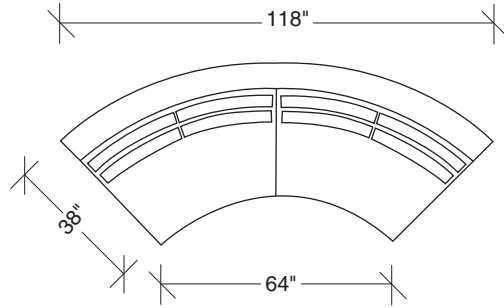

### No. 1096-213 LEFT CHAISE

W 90 D 38 H 30 in.

Seat depth 19 in.

Seat height 18 in.

### No. 1096-212 RAF SOFA

W 122 D 38 H 30 in.

Seat depth 19 in.

Seat height 18 in.

Arm height 26½ in.

Arm width 6 in.

Base and legs available in any TC wood finish on maple. Must specify.

**1096-100**  
ARMLESS CHAIR

## Clip 1096 - Series

Scale 1/4" = 1'0"  
All upholstery sizes are approximate

**Clip  
1096 - Series**

Scale 1/4" = 1'0"

All upholstery sizes are approximate