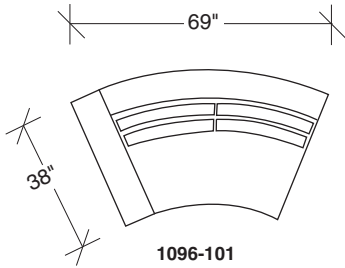

### No. 1096-213 LEFT CHAISE

W 90 D 38 H 30 in.

Seat depth 19 in.

Seat height 18 in.

### No. 1096-212 RAF SOFA

W 122 D 38 H 30 in.

Seat depth 19 in.

Seat height 18 in.

Arm height 26½ in.

Arm width 6 in.

Base and legs available in any TC wood finish on maple. Must specify.

**1096-100**  
ARMLESS CHAIR

**1096-210**  
ARMLESS SOFA

**1096-101**  
LAF LOVESEAT

**1096-211**  
LAF SOFA

**1096-102**  
LAF LOVESEAT

**1096-212**  
RAF SOFA

**1096-213**  
LEFT CHAISE

**1096-214**  
RIGHT CHAISE

**1096-08**  
TRAY

## Clip 1096 - Series

Scale 1/4" = 1'0"  
All upholstery sizes are approximate

**Clip  
1096 - Series**

Scale 1/4" = 1'0"

All upholstery sizes are approximate