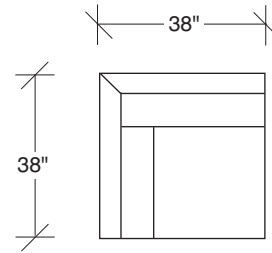

The L.A. Collection

No. 1256-311 LAF SOFA

W 89 D 38 H 32 in.
Seat depth 24 in.
Seat height 17½ in.
Arm height 25 in.
Arm width 7 in.

No. 1256-402 RIGHT CHAISE

W 105 D 38 H 32 in.
Seat depth 24 in.
Seat height 17½ in.

Height to top of back cushions 35 in. approx.
Legs and base available in any TC wood finish.
Must specify. Throw pillows optional. Must specify

1256-313
SOFA

1256-311
LAF SOFA

1256-312
RAF SOFA

1256-401
LEFT CHAISE

1256-402
RIGHT CHAISE

1256-104
CORNER CHAIR

L.A. Collection
1256 - Series

Scale 1/4" = 1'0"
All upholstery sizes are approximate