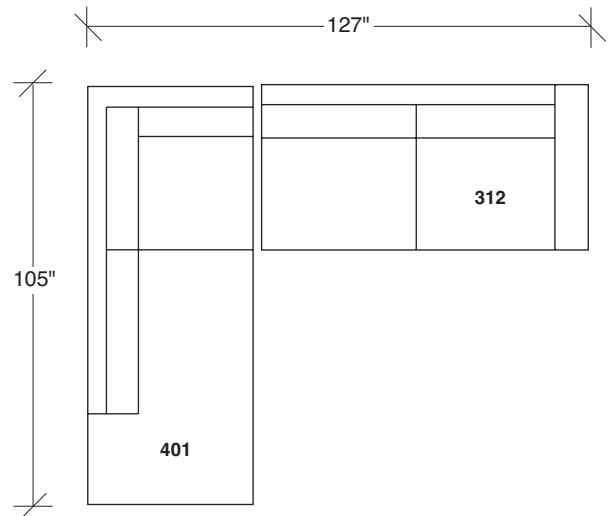

The L.A. Collection

No. 1256-311 LAF SOFA

W 89 D 38 H 32 in.
Seat depth 24 in.
Seat height 17½ in.
Arm height 25 in.
Arm width 7 in.

No. 1256-402 RIGHT CHAISE

W 105 D 38 H 32 in.
Seat depth 24 in.
Seat height 17½ in.

Height to top of back cushions 35 in. approx.
Legs and base available in any TC wood finish.
Must specify. Throw pillows optional. Must specify

1256-313
SOFA

1256-311
LAF SOFA

1256-312
RAF SOFA

1256-401
LEFT CHAISE

1256-402
RIGHT CHAISE

1256-104
CORNER CHAIR

L.A. Collection
1256 - Series

Scale 1/4" = 1'0"
All upholstery sizes are approximate