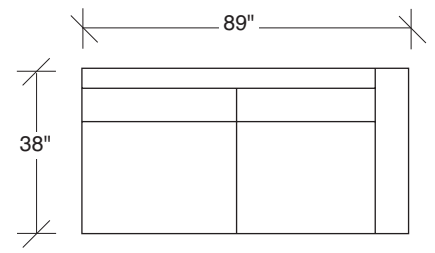

The L.A. Collection

No. 1256-311 LAF SOFA

W 89 D 38 H 32 in.
Seat depth 24 in.
Seat height 17½ in.
Arm height 25 in.
Arm width 7 in.

No. 1256-402 RIGHT CHAISE

W 105 D 38 H 32 in.
Seat depth 24 in.
Seat height 17½ in.

Height to top of back cushions 35 in. approx.
Legs and base available in any TC wood finish.
Must specify. Throw pillows optional. Must specify

1256-313
SOFA

1256-311
LAF SOFA

1256-312
RAF SOFA

1256-401
LEFT CHAISE

1256-402
RIGHT CHAISE

1256-104
CORNER CHAIR

L.A. Collection
1256 - Series

Scale 1/4" = 1'0"
All upholstery sizes are approximate