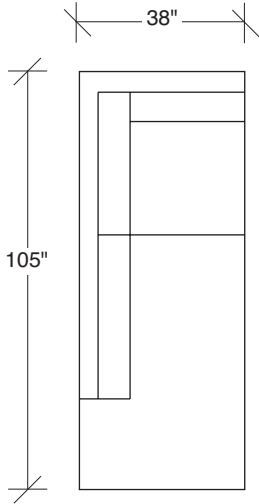

The L.A. Collection

No. 1256-311 LAF SOFA

W 89 D 38 H 32 in.
Seat depth 24 in.
Seat height 17½ in.
Arm height 25 in.
Arm width 7 in.

No. 1256-402 RIGHT CHAISE

W 105 D 38 H 32 in.
Seat depth 24 in.
Seat height 17½ in.

Height to top of back cushions 35 in. approx.
Legs and base available in any TC wood finish.
Must specify. Throw pillows optional. Must specify

1256-313
SOFA

1256-311
LAF SOFA

1256-312
RAF SOFA

1256-401
LEFT CHAISE

1256-402
RIGHT CHAISE

1256-104
CORNER CHAIR

L.A. Collection
1256 - Series

Scale 1/4" = 1'0"
All upholstery sizes are approximate