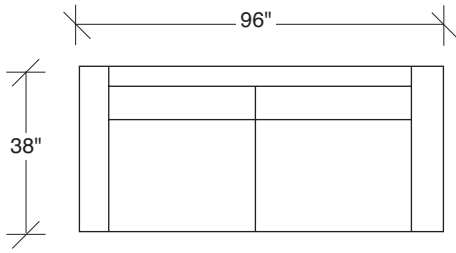

The L.A. Collection

No. 1256-311 LAF SOFA

W 89 D 38 H 32 in.
Seat depth 24 in.
Seat height 17½ in.
Arm height 25 in.
Arm width 7 in.

No. 1256-402 RIGHT CHAISE

W 105 D 38 H 32 in.
Seat depth 24 in.
Seat height 17½ in.

Height to top of back cushions 35 in. approx.
Legs and base available in any TC wood finish.
Must specify. Throw pillows optional. Must specify

1256-313
SOFA

1256-311
LAF SOFA

1256-312
RAF SOFA

1256-401
LEFT CHAISE

1256-402
RIGHT CHAISE

1256-104
CORNER CHAIR

L.A. Collection
1256 - Series

Scale 1/4" = 1'0"
All upholstery sizes are approximate