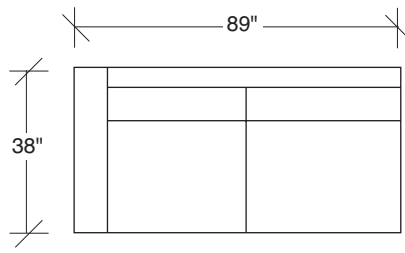

The L.A. Collection

No. 1256-311 LAF SOFA

W 89 D 38 H 32 in.
Seat depth 24 in.
Seat height 17½ in.
Arm height 25 in.
Arm width 7 in.

No. 1256-402 RIGHT CHAISE

W 105 D 38 H 32 in.
Seat depth 24 in.
Seat height 17½ in.

Height to top of back cushions 35 in. approx.
Legs and base available in any TC wood finish.
Must specify. Throw pillows optional. Must specify

1256-313
SOFA

1256-311
LAF SOFA

1256-312
RAF SOFA

1256-401
LEFT CHAISE

1256-402
RIGHT CHAISE

1256-104
CORNER CHAIR

L.A. Collection
1256 - Series

Scale 1/4" = 1'0"
All upholstery sizes are approximate