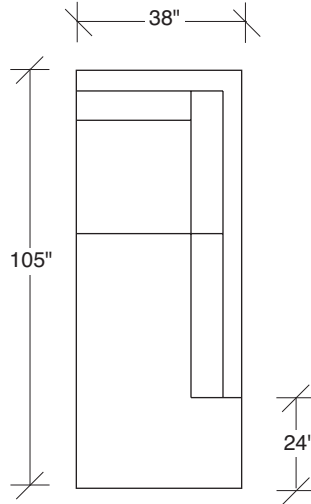

The L.A. Collection

No. 1256-311 LAF SOFA

W 89 D 38 H 32 in.
Seat depth 24 in.
Seat height 17½ in.
Arm height 25 in.
Arm width 7 in.

No. 1256-402 RIGHT CHAISE

W 105 D 38 H 32 in.
Seat depth 24 in.
Seat height 17½ in.

Height to top of back cushions 35 in. approx.
Legs and base available in any TC wood finish.
Must specify. Throw pillows optional. Must specify

1256-313
SOFA

1256-311
LAF SOFA

1256-312
RAF SOFA

1256-401
LEFT CHAISE

1256-402
RIGHT CHAISE

1256-104
CORNER CHAIR

L.A. Collection
1256 - Series

Scale 1/4" = 1'0"
All upholstery sizes are approximate