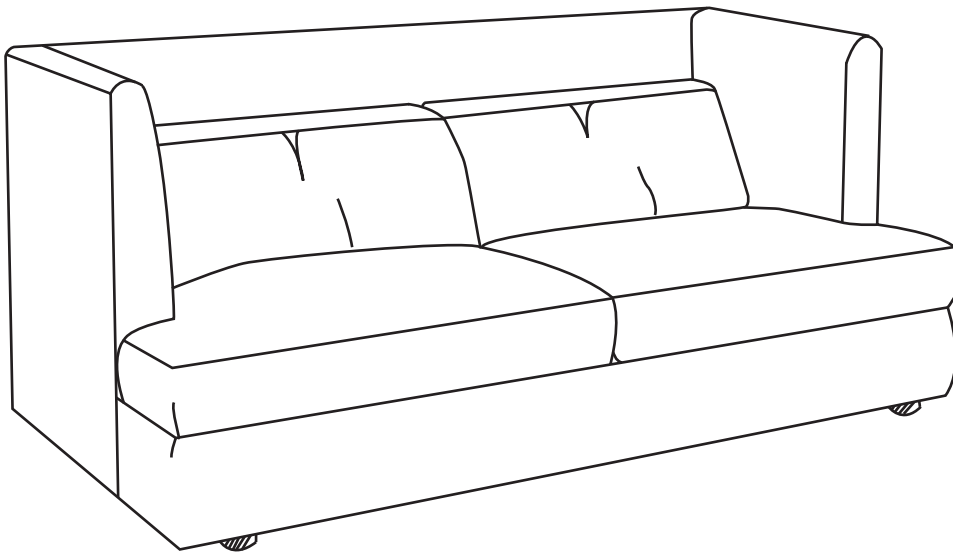

Design Classic

No. 1104-313 SHELTER SOFA

W 87 D 43 H 39 in.

Seat depth 27 in.

Seat height 18 in.

Arm height 39 in.

Five 24 x 24 in. back pillows standard.

Hidden ebony legs standard.

No. 1105-313 SHELTER SOFA

W 87 D 43 H 39 in.

Seat depth 27 in.

Seat height 18 in.

Arm height 39 in.

Two 16 x 38 in. back cushions standard.

Hidden ebony legs standard.

**Design Classic
1105 - Series**

No Scale

All upholstery sizes are approximate