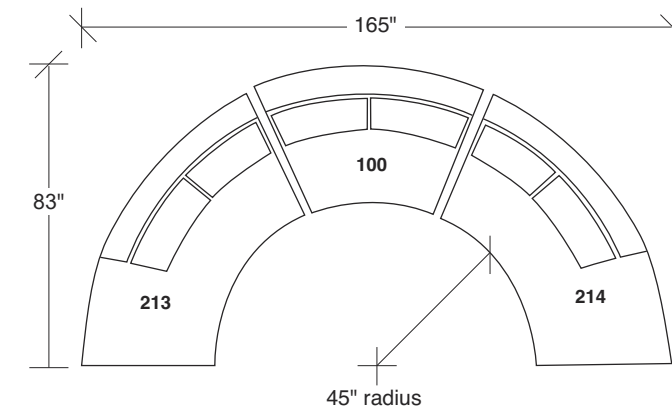

Cool Clip 2

No. 1434-213-PS LEFT CHAISE

W 90 D 38 H 30 in.

Seat depth 23 in. | Seat height 18 in.

No. 1434-100-PS ARMLESS CHAIR

W 65 D 38 H 30 in.

Seat depth 23 in. | Seat height 18 in.

No. 1434-214-PS RIGHT CHAISE

W 90 D 38 H 30 in.

Seat depth 23 in. | Seat height 18 in.

Base and legs: Polished stainless steel. Throw pillows optional. Must specify.

No. 1434-000-PS Table Ottoman (44 inches in diameter)

1434-313-PS
SOFA

Scale 1/4" = 1'0"
All upholstery sizes are approximate