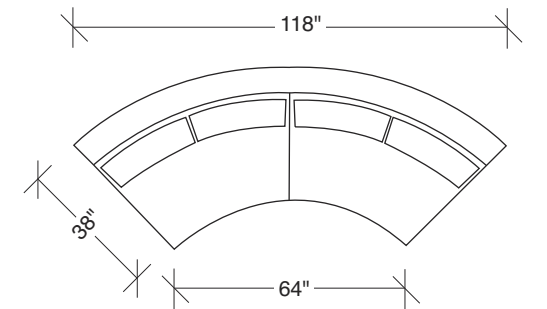

1434-210-PS
ARMLESS SOFA