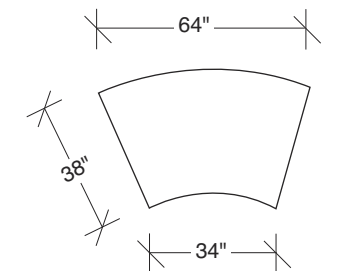

W 90 D 38 H 30 in.

Seat depth 23 in. | Seat height 18 in.

Base and legs: Polished stainless steel. Throw pillows optional. Must specify.

No. 1434-000-PS Table Ottoman (44 inches in diameter)

1434-313-PS
SOFA

1434-102-PS
RAF CHAIR

1434-212-PS
RAF SOFA

1434-213-PS
LEFT CHAISE

1434-308-PS
SOFA

1434-214-PS
RIGHT CHAISE

1434-000-PS
TABLE OTTOMAN

1434-004-PS
OTTOMAN

Cool Clip 2 1434 - Series

Scale 1/4" = 1'0"
All upholstery sizes are approximate