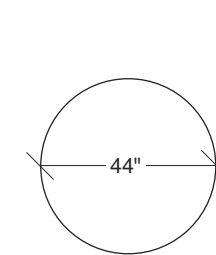

1434-102-PS
RAF CHAIR

1434-212-PS
RAF SOFA

1434-213-PS
LEFT CHAISE

1434-308-PS
SOFA

1434-214-PS
RIGHT CHAISE

1434-000-PS
TABLE OTTOMAN

1434-004-PS
OTTOMAN

Cool Clip 2 1434 - Series

Scale 1/4" = 1'0"
All upholstery sizes are approximate