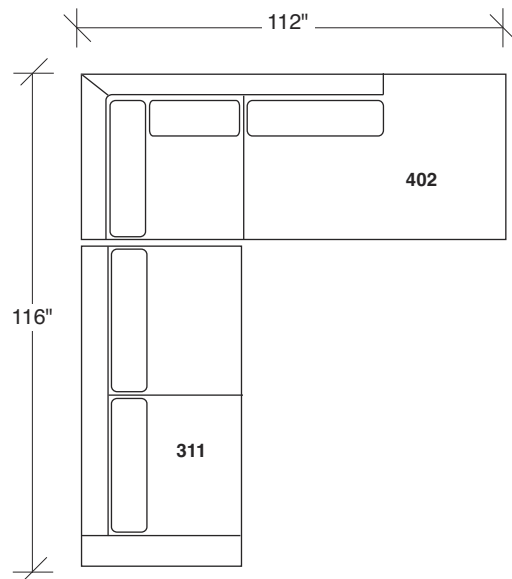

FOR ALTERNATIVE LEGS,
USE THESE SUFFIXES ON PRODUCT NUMBERS

- -PS for polished stainless steel legs (Cool Clip 2 or Cool Clip)
- -B for brushed bronze legs (Toasted Clip 2 or Toasted Clip)
- -AC for acrylic legs (Ice Clip 2 or Ice Clip)

No. 1434 is single back cushion Clip 2 series (shown).
No. 1433 is double back cushion Clip series.

No. 1434 and No. 1433 standard with spring-down
seat cushions.

Cool Clip 2 1434 - Series

Scale 1/4" = 1'0"
All upholstery sizes are approximate