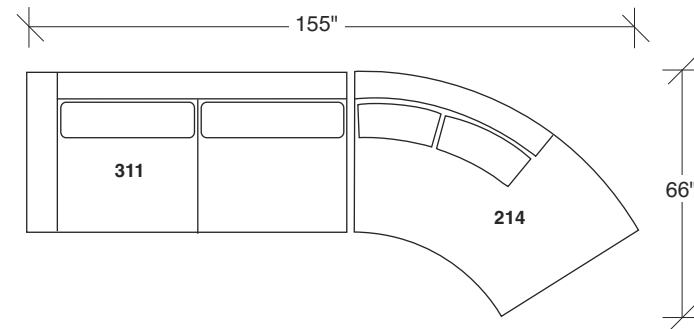

FOR ALTERNATIVE LEGS,
USE THESE SUFFIXES ON PRODUCT NUMBERS

- -PS for polished stainless steel legs (Cool Clip 2 or Cool Clip)
- -B for brushed bronze legs (Toasted Clip 2 or Toasted Clip)
- -AC for acrylic legs (Ice Clip 2 or Ice Clip)

No. 1434 is single back cushion Clip 2 series (shown).
No. 1433 is double back cushion Clip series.

No. 1434 and No. 1433 standard with spring-down
seat cushions.

Cool Clip 2 1434 - Series

Scale 1/4" = 1'0"
All upholstery sizes are approximate