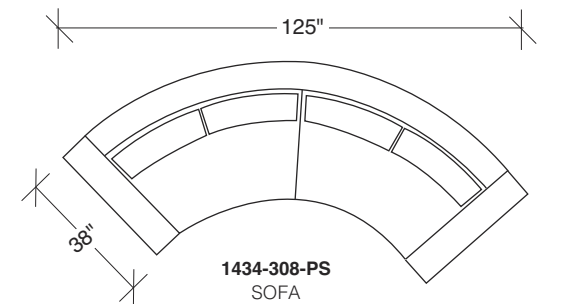

FOR ALTERNATIVE LEGS,
USE THESE SUFFIXES ON PRODUCT NUMBERS

- -PS for polished stainless steel legs (Cool Clip 2 or Cool Clip)
- -B for brushed bronze legs (Toasted Clip 2 or Toasted Clip)
- -AC for acrylic legs (Ice Clip 2 or Ice Clip)

No. 1434 is single back cushion Clip 2 series (shown).
No. 1433 is double back cushion Clip series.

No. 1434 and No. 1433 standard with spring-down
seat cushions.

Cool Clip 2 1434 - Series

Scale 1/4" = 1'0"
All upholstery sizes are approximate