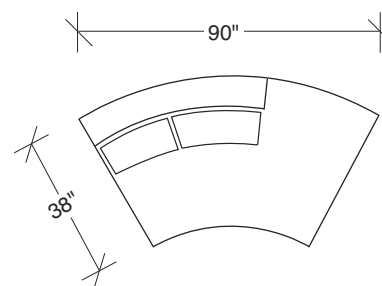

W 90 D 38 H 30 in.

Seat depth 23 in. | Seat height 18 in.

Base and legs: Polished stainless steel. Throw pillows optional. Must specify.

No. 1434-000-PS Table Ottoman (44 inches in diameter)

1434-313-PS
SOFA

1434-102-PS
RAF CHAIR

1434-212-PS
RAF SOFA

1434-213-PS
LEFT CHAISE

1434-308-PS
SOFA

1434-214-PS
RIGHT CHAISE

1434-000-PS
TABLE OTTOMAN

1434-004-PS
OTTOMAN

Cool Clip 2 1434 - Series

Scale 1/4" = 1'0"
All upholstery sizes are approximate