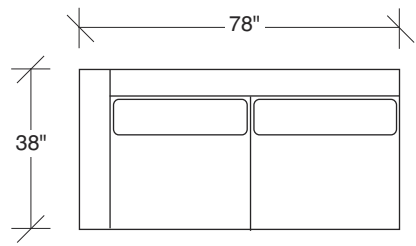

Cool Clip 2

No. 1434-213-PS LEFT CHAISE

W 90 D 38 H 30 in.

Seat depth 23 in. | Seat height 18 in.

No. 1434-100-PS ARMLESS CHAIR

W 65 D 38 H 30 in.

Seat depth 23 in. | Seat height 18 in.

No. 1434-214-PS RIGHT CHAISE

W 90 D 38 H 30 in.

Seat depth 23 in. | Seat height 18 in.

Base and legs: Polished stainless steel. Throw pillows optional. Must specify.

No. 1434-000-PS Table Ottoman (44 inches in diameter)

1434-313-PS
SOFA

Scale 1/4" = 1'0"
All upholstery sizes are approximate