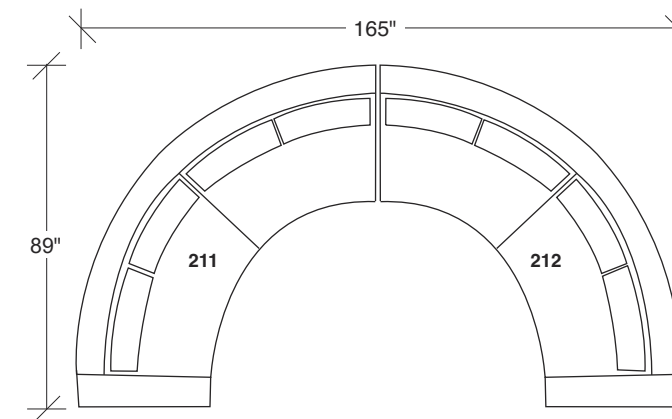

Cool Clip 2

No. 1434-213-PS LEFT CHAISE

W 90 D 38 H 30 in.

Seat depth 23 in. | Seat height 18 in.

No. 1434-100-PS ARMLESS CHAIR

W 65 D 38 H 30 in.

Seat depth 23 in. | Seat height 18 in.

No. 1434-214-PS RIGHT CHAISE

W 90 D 38 H 30 in.

Seat depth 23 in. | Seat height 18 in.

Base and legs: Polished stainless steel. Throw pillows optional. Must specify.

No. 1434-000-PS Table Ottoman (44 inches in diameter)

1434-313-PS
SOFA

Scale 1/4" = 1'0"
All upholstery sizes are approximate