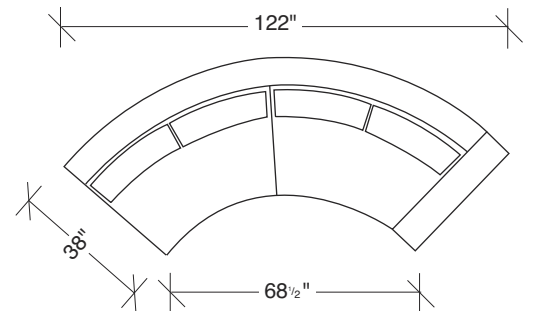

1434-212-PS
RAF SOFA