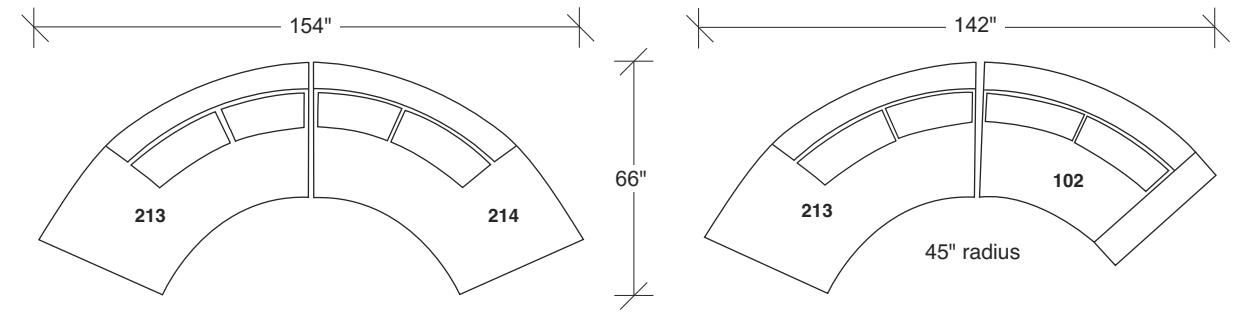

Cool Clip 2

No. 1434-213-PS LEFT CHAISE

W 90 D 38 H 30 in.

Seat depth 23 in. | Seat height 18 in.

No. 1434-100-PS ARMLESS CHAIR

W 65 D 38 H 30 in.

Seat depth 23 in. | Seat height 18 in.

No. 1434-214-PS RIGHT CHAISE

W 90 D 38 H 30 in.

Seat depth 23 in. | Seat height 18 in.

Base and legs: Polished stainless steel. Throw pillows optional. Must specify.

No. 1434-000-PS Table Ottoman (44 inches in diameter)

1434-313-PS
SOFA

Scale 1/4" = 1'0"
All upholstery sizes are approximate