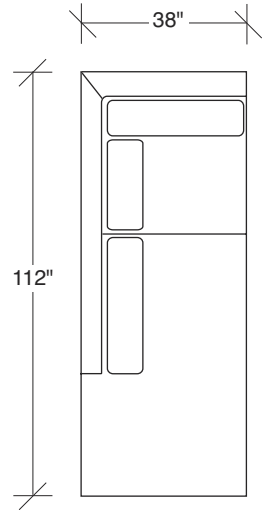

Cool Clip 2

No. 1434-213-PS LEFT CHAISE

W 90 D 38 H 30 in.

Seat depth 23 in. | Seat height 18 in.

No. 1434-100-PS ARMLESS CHAIR

W 65 D 38 H 30 in.

Seat depth 23 in. | Seat height 18 in.

No. 1434-214-PS RIGHT CHAISE

W 90 D 38 H 30 in.

Seat depth 23 in. | Seat height 18 in.

Base and legs: Polished stainless steel. Throw pillows optional. Must specify.

No. 1434-000-PS Table Ottoman (44 inches in diameter)

1434-313-PS
SOFA

1434-311-PS
LAF SOFA

1434-312-PS
RAF SOFA

1434-100-PS
ARMLESS CHAIR

1434-210-PS
ARMLESS SOFA

1434-401-PS
LEFT CHAISE

1434-402-PS
RIGHT CHAISE

FOR ALTERNATIVE LEGS,
USE THESE SUFFIXES ON PRODUCT NUMBERS

- PS for polished stainless steel legs (Cool Clip 2 or Cool Clip)
- B for brushed bronze legs (Toasted Clip 2 or Toasted Clip)
- AC for acrylic legs (Ice Clip 2 or Ice Clip)

Scale 1/4" = 1'0"
All upholstery sizes are approximate