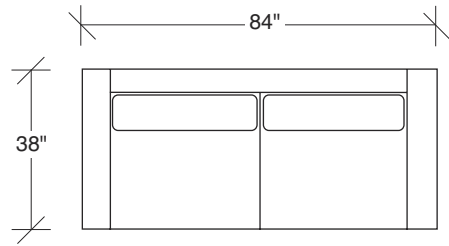

Cool Clip 2

No. 1434-213-PS LEFT CHAISE

W 90 D 38 H 30 in.

Seat depth 23 in. | Seat height 18 in.

No. 1434-100-PS ARMLESS CHAIR

W 65 D 38 H 30 in.

Seat depth 23 in. | Seat height 18 in.

No. 1434-214-PS RIGHT CHAISE

W 90 D 38 H 30 in.

Seat depth 23 in. | Seat height 18 in.

Base and legs: Polished stainless steel. Throw pillows optional. Must specify.

No. 1434-000-PS Table Ottoman (44 inches in diameter)

1434-313-PS
SOFA

Scale 1/4" = 1'0"
All upholstery sizes are approximate