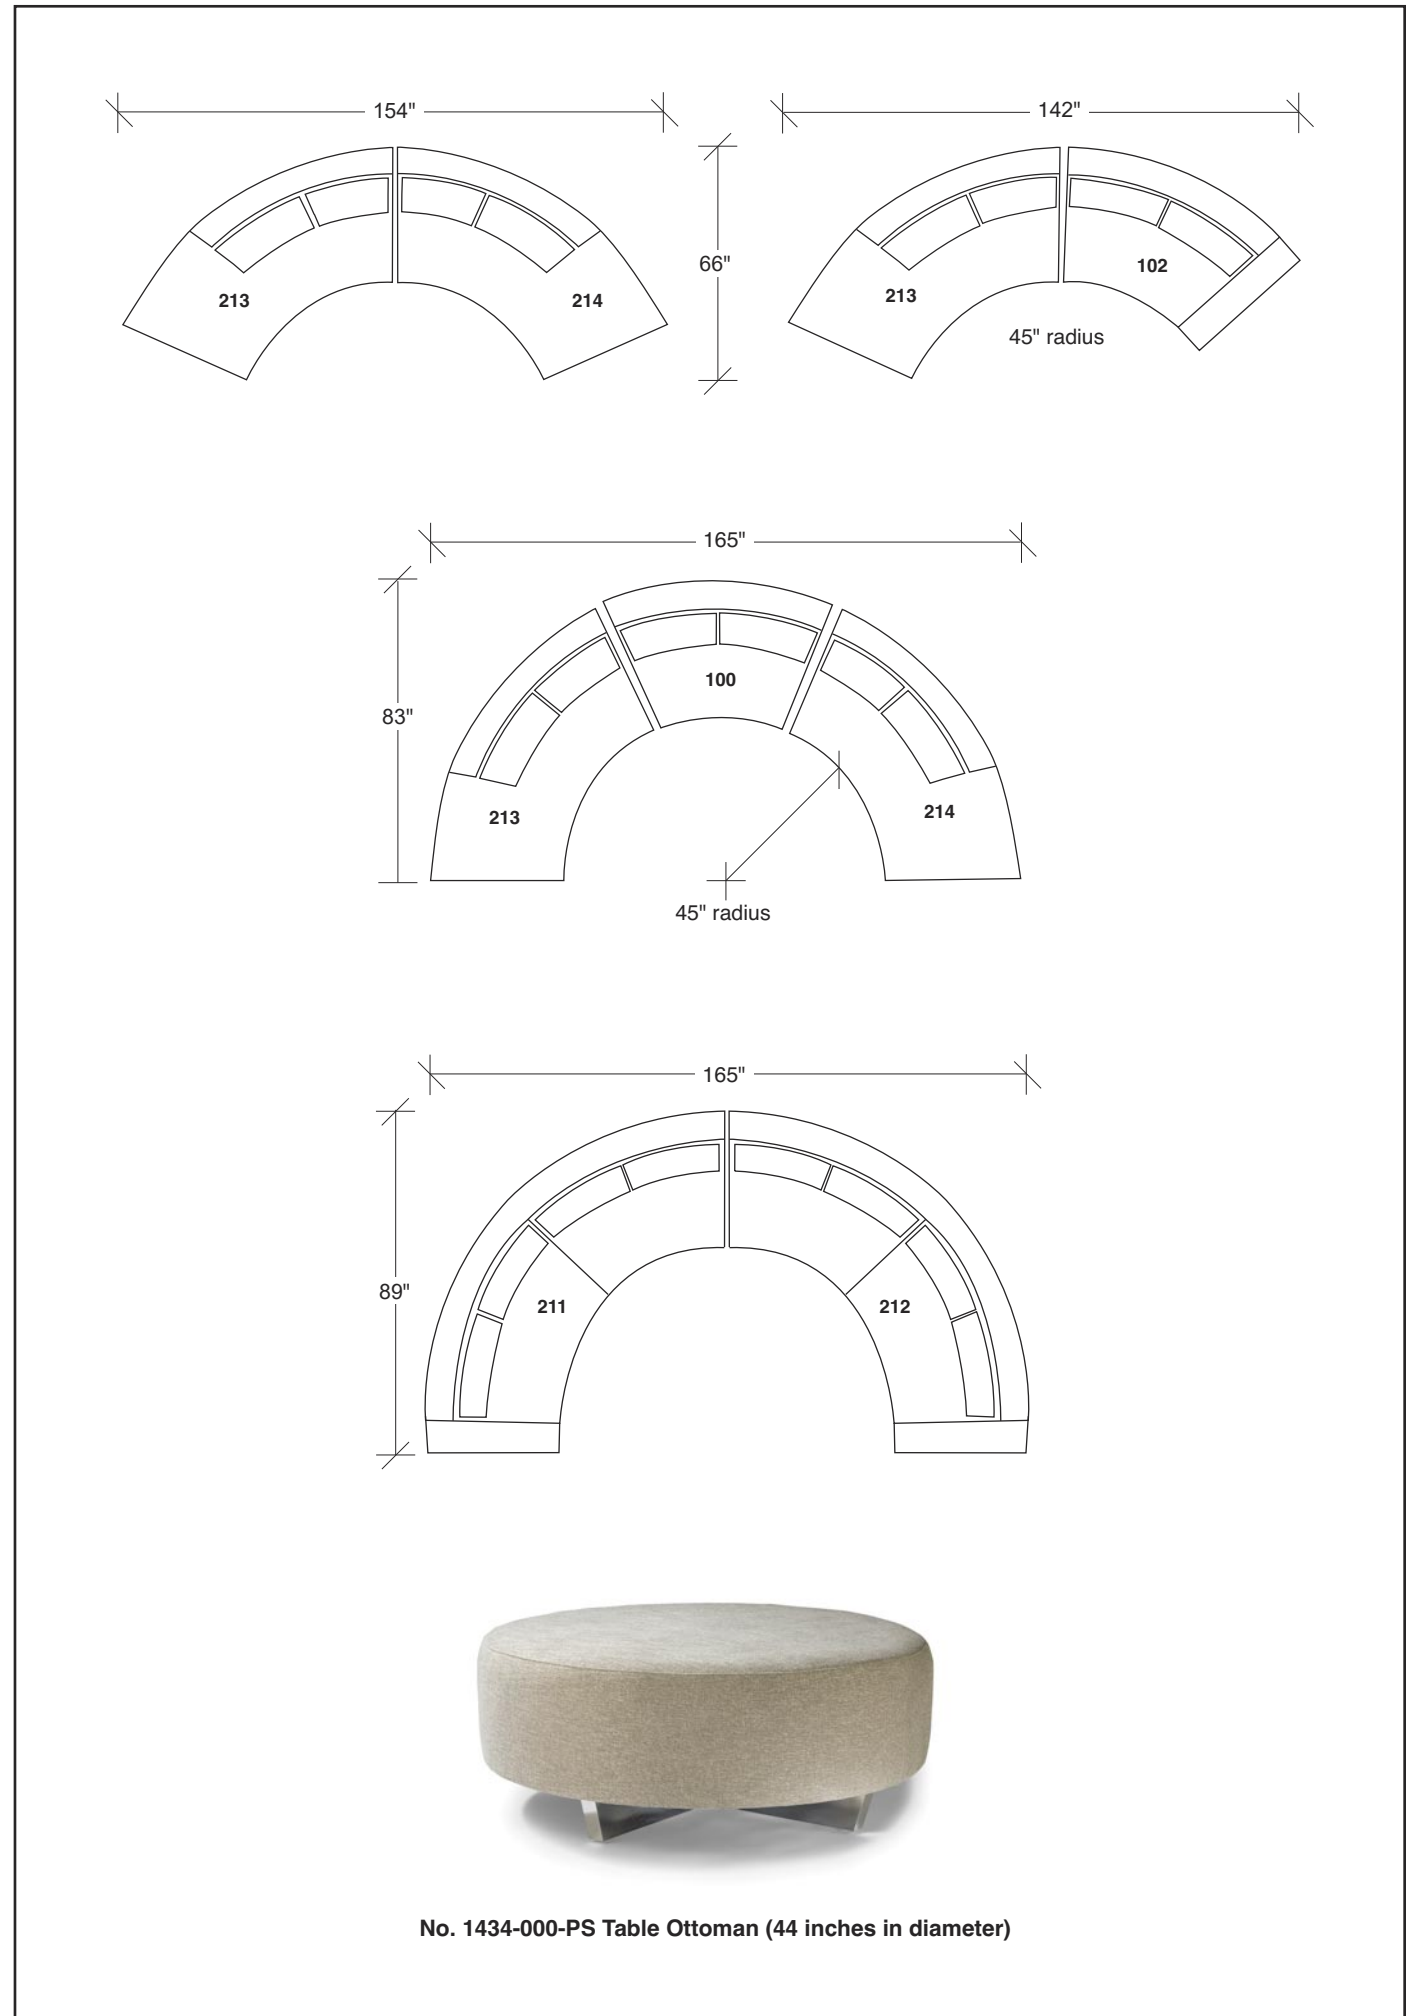

Cool Clip 2

No. 1434-213-PS LEFT CHAISE

W 90 D 38 H 30 in.

Seat depth 23 in. | Seat height 18 in.

No. 1434-100-PS ARMLESS CHAIR

W 65 D 38 H 30 in.

Seat depth 23 in. | Seat height 18 in.

No. 1434-214-PS RIGHT CHAISE

W 90 D 38 H 30 in.

Seat depth 23 in. | Seat height 18 in.

Base and legs: Polished stainless steel. Throw pillows optional. Must specify.

No. 1434-000-PS Table Ottoman (44 inches in diameter)

1434-313-PS
SOFA

Scale 1/4" = 1'0"
All upholstery sizes are approximate