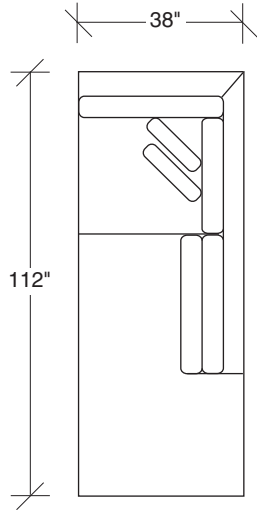

### No. 1096-311 LAF SOFA

W 78 D 38 H 30 in.

Seat depth 19 in.

Seat height 18 in.

Arm height 26½ in.

Arm width 6 in.

### No. 1096-402 RIGHT CHAISE

W 112 D 38 H 30 in.

Seat depth 19 in.

Seat height 18 in.

Base and legs available in any TC wood finish.  
Must specify.

**1096-313**  
SOFA

**1096-311**  
LAF SOFA

**1096-312**  
RAF SOFA

**1096-401**  
LEFT CHAISE

**1096-402**  
RIGHT CHAISE

**1096-007**  
TABLE OTTOMAN

**1096-09**  
SQUARE TRAY

**Note:** Additional curved pieces available. See price list.

**Clip**  
**1096 - Series**

Scale 1/4" = 1'0"  
All upholstery sizes are approximate