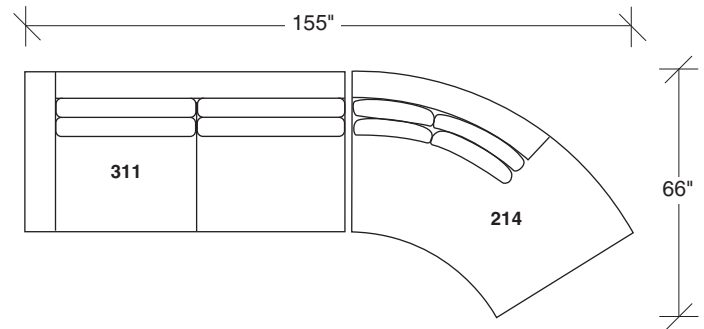

### No. 1096-311 LAF SOFA

W 78 D 38 H 30 in.

Seat depth 19 in.

Seat height 18 in.

Arm height 26½ in.

Arm width 6 in.

### No. 1096-402 RIGHT CHAISE

W 112 D 38 H 30 in.

Seat depth 19 in.

Seat height 18 in.

Base and legs available in any TC wood finish.  
Must specify.

**1096-313**  
SOFA

**1096-311**  
LAF SOFA

**1096-312**  
RAF SOFA

**1096-401**  
LEFT CHAISE

**1096-402**  
RIGHT CHAISE

**1096-007**  
TABLE OTTOMAN

**1096-09**  
SQUARE TRAY

**Note:** Additional curved pieces available. See price list.

**Clip**  
**1096 - Series**

Scale 1/4" = 1'0"  
All upholstery sizes are approximate