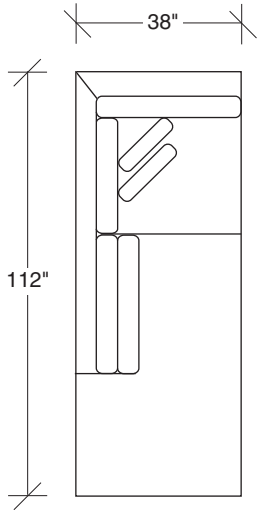

### No. 1096-311 LAF SOFA

W 78 D 38 H 30 in.

Seat depth 19 in.

Seat height 18 in.

Arm height 26½ in.

Arm width 6 in.

### No. 1096-402 RIGHT CHAISE

W 112 D 38 H 30 in.

Seat depth 19 in.

Seat height 18 in.

Base and legs available in any TC wood finish.  
Must specify.

**1096-313**  
SOFA

**1096-311**  
LAF SOFA

**1096-312**  
RAF SOFA

**1096-401**  
LEFT CHAISE

**1096-402**  
RIGHT CHAISE

**1096-007**  
TABLE OTTOMAN

**1096-09**  
SQUARE TRAY

**Note:** Additional curved pieces available. See price list.

**Clip**  
**1096 - Series**

Scale 1/4" = 1'0"  
All upholstery sizes are approximate