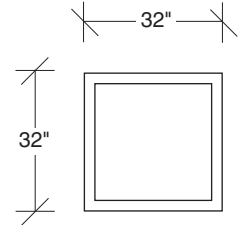

### No. 1096-311 LAF SOFA

W 78 D 38 H 30 in.

Seat depth 19 in.

Seat height 18 in.

Arm height 26½ in.

Arm width 6 in.

### No. 1096-402 RIGHT CHAISE

W 112 D 38 H 30 in.

Seat depth 19 in.

Seat height 18 in.

Base and legs available in any TC wood finish.  
Must specify.

**1096-313**  
SOFA

**1096-311**  
LAF SOFA

**1096-312**  
RAF SOFA

**1096-401**  
LEFT CHAISE

**1096-402**  
RIGHT CHAISE

**1096-007**  
TABLE OTTOMAN

**1096-09**  
SQUARE TRAY

**Note:** Additional curved pieces available. See price list.

**Clip**  
**1096 - Series**

Scale 1/4" = 1'0"  
All upholstery sizes are approximate