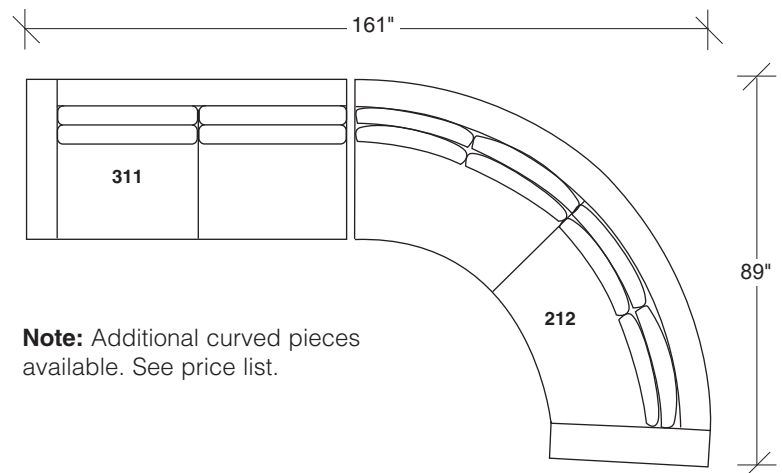

### No. 1096-311 LAF SOFA

W 78 D 38 H 30 in.

Seat depth 19 in.

Seat height 18 in.

Arm height 26½ in.

Arm width 6 in.

### No. 1096-402 RIGHT CHAISE

W 112 D 38 H 30 in.

Seat depth 19 in.

Seat height 18 in.

Base and legs available in any TC wood finish.  
Must specify.

**1096-313**  
SOFA

**1096-311**  
LAF SOFA

**1096-312**  
RAF SOFA

**1096-401**  
LEFT CHAISE

**1096-402**  
RIGHT CHAISE

**1096-007**  
TABLE OTTOMAN

**1096-09**  
SQUARE TRAY

**Note:** Additional curved pieces available. See price list.

**Clip**  
**1096 - Series**

Scale 1/4" = 1'0"  
All upholstery sizes are approximate