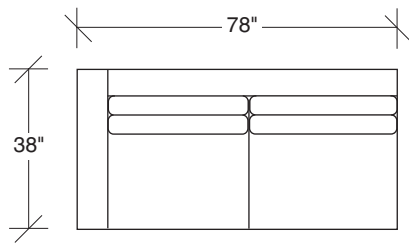

### No. 1096-311 LAF SOFA

W 78 D 38 H 30 in.

Seat depth 19 in.

Seat height 18 in.

Arm height 26½ in.

Arm width 6 in.

### No. 1096-402 RIGHT CHAISE

W 112 D 38 H 30 in.

Seat depth 19 in.

Seat height 18 in.

Base and legs available in any TC wood finish.  
Must specify.

**1096-313**  
SOFA

**1096-311**  
LAF SOFA

**1096-312**  
RAF SOFA

**1096-401**  
LEFT CHAISE

**1096-402**  
RIGHT CHAISE

**1096-007**  
TABLE OTTOMAN

**1096-09**  
SQUARE TRAY

**Note:** Additional curved pieces available. See price list.

**Clip**  
**1096 - Series**

Scale 1/4" = 1'0"  
All upholstery sizes are approximate