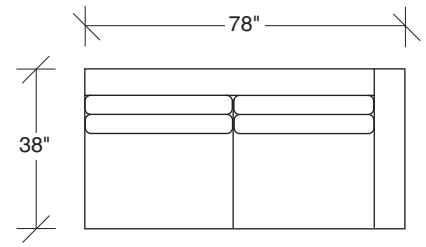

### No. 1096-311 LAF SOFA

W 78 D 38 H 30 in.

Seat depth 19 in.

Seat height 18 in.

Arm height 26½ in.

Arm width 6 in.

### No. 1096-402 RIGHT CHAISE

W 112 D 38 H 30 in.

Seat depth 19 in.

Seat height 18 in.

Base and legs available in any TC wood finish.  
Must specify.

**1096-313**  
SOFA

**1096-311**  
LAF SOFA

**1096-312**  
RAF SOFA

**1096-401**  
LEFT CHAISE

**1096-402**  
RIGHT CHAISE

**1096-007**  
TABLE OTTOMAN

**1096-09**  
SQUARE TRAY

**Note:** Additional curved pieces available. See price list.

**Clip**  
**1096 - Series**

Scale 1/4" = 1'0"  
All upholstery sizes are approximate