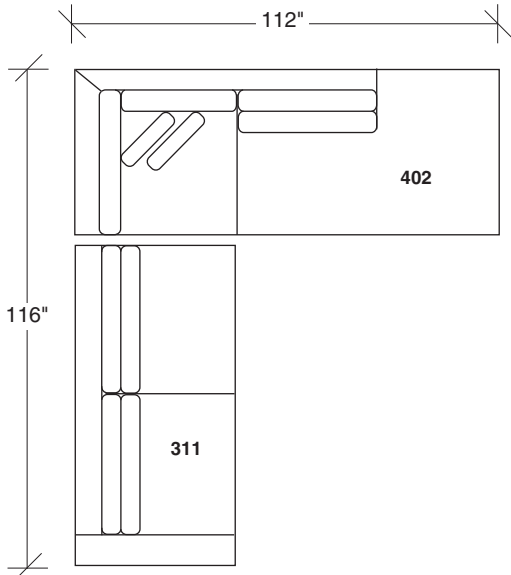

### No. 1096-311 LAF SOFA

W 78 D 38 H 30 in.

Seat depth 19 in.

Seat height 18 in.

Arm height 26½ in.

Arm width 6 in.

### No. 1096-402 RIGHT CHAISE

W 112 D 38 H 30 in.

Seat depth 19 in.

Seat height 18 in.

Base and legs available in any TC wood finish.  
Must specify.

**1096-313**  
SOFA

**1096-311**  
LAF SOFA

**1096-312**  
RAF SOFA

**1096-401**  
LEFT CHAISE

**1096-402**  
RIGHT CHAISE

**1096-007**  
TABLE OTTOMAN

**1096-09**  
SQUARE TRAY

**Note:** Additional curved pieces available. See price list.

**Clip**  
**1096 - Series**

Scale 1/4" = 1'0"  
All upholstery sizes are approximate