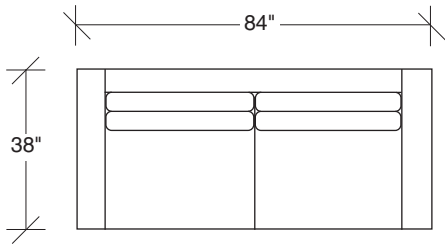

### No. 1096-311 LAF SOFA

W 78 D 38 H 30 in.

Seat depth 19 in.

Seat height 18 in.

Arm height 26½ in.

Arm width 6 in.

### No. 1096-402 RIGHT CHAISE

W 112 D 38 H 30 in.

Seat depth 19 in.

Seat height 18 in.

Base and legs available in any TC wood finish.  
Must specify.

**1096-313**  
SOFA

**1096-311**  
LAF SOFA

**1096-312**  
RAF SOFA

**1096-401**  
LEFT CHAISE

**1096-402**  
RIGHT CHAISE

**1096-007**  
TABLE OTTOMAN

**1096-09**  
SQUARE TRAY

**Note:** Additional curved pieces available. See price list.

**Clip**  
**1096 - Series**

Scale 1/4" = 1'0"  
All upholstery sizes are approximate