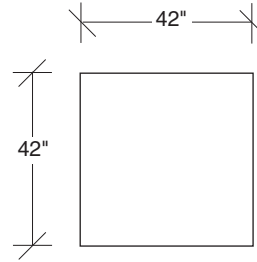

### No. 1096-311 LAF SOFA

W 78 D 38 H 30 in.

Seat depth 19 in.

Seat height 18 in.

Arm height 26½ in.

Arm width 6 in.

### No. 1096-402 RIGHT CHAISE

W 112 D 38 H 30 in.

Seat depth 19 in.

Seat height 18 in.

Base and legs available in any TC wood finish.  
Must specify.

**1096-313**  
SOFA

**1096-311**  
LAF SOFA

**1096-312**  
RAF SOFA

**1096-401**  
LEFT CHAISE

**1096-402**  
RIGHT CHAISE

**1096-007**  
TABLE OTTOMAN

**1096-09**  
SQUARE TRAY

**Note:** Additional curved pieces available. See price list.

**Clip**  
**1096 - Series**

Scale 1/4" = 1'0"  
All upholstery sizes are approximate