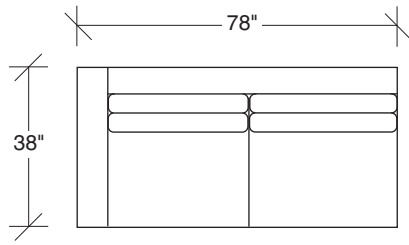

1217-313
SOFA

1217-311
LAF SOFA

1217-312
RAF SOFA

1217-401
LEFT CHAISE

1217-402
RIGHT CHAISE

1217-007
TABLE OTTOMAN

1217-09
SQUARE TRAY

Note: Additional curved pieces available. See price list.

Clip
1217 - Series

Scale 1/4" = 1'0"
All upholstery sizes are approximate