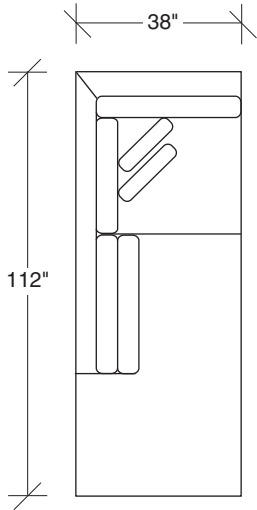

1217-313
SOFA

1217-311
LAF SOFA

1217-312
RAF SOFA

1217-401
LEFT CHAISE

1217-402
RIGHT CHAISE

1217-007
TABLE OTTOMAN

1217-09
SQUARE TRAY

Note: Additional curved pieces available. See price list.

Clip
1217 - Series

Scale 1/4" = 1'0"
All upholstery sizes are approximate