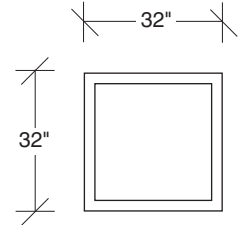

1217-313
SOFA

1217-311
LAF SOFA

1217-312
RAF SOFA

1217-401
LEFT CHAISE

1217-402
RIGHT CHAISE

1217-007
TABLE OTTOMAN

1217-09
SQUARE TRAY

Note: Additional curved pieces available. See price list.

Clip
1217 - Series

Scale 1/4" = 1'0"
All upholstery sizes are approximate