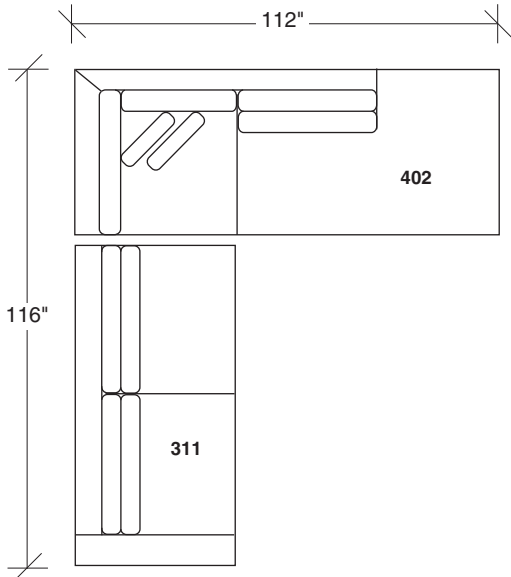

1217-313
SOFA

1217-311
LAF SOFA

1217-312
RAF SOFA

1217-401
LEFT CHAISE

1217-402
RIGHT CHAISE

1217-007
TABLE OTTOMAN

1217-09
SQUARE TRAY

Note: Additional curved pieces available. See price list.

Clip
1217 - Series

Scale 1/4" = 1'0"
All upholstery sizes are approximate