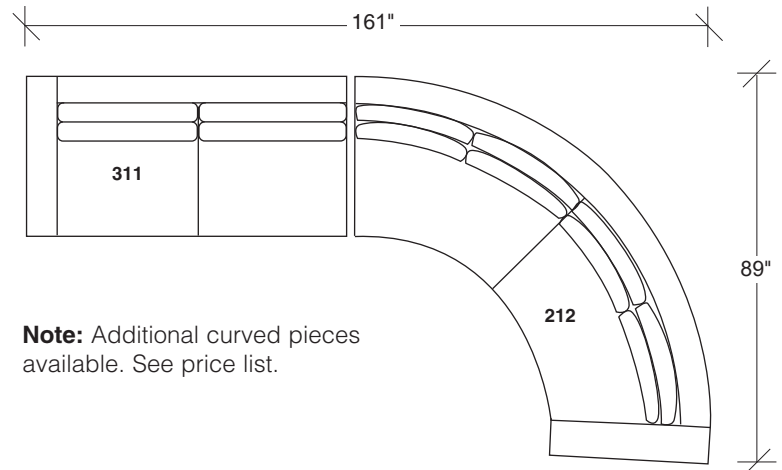

1217-313
SOFA

1217-311
LAF SOFA

1217-312
RAF SOFA

1217-401
LEFT CHAISE

1217-402
RIGHT CHAISE

1217-007
TABLE OTTOMAN

1217-09
SQUARE TRAY

Note: Additional curved pieces available. See price list.

Clip
1217 - Series

Scale 1/4" = 1'0"
All upholstery sizes are approximate