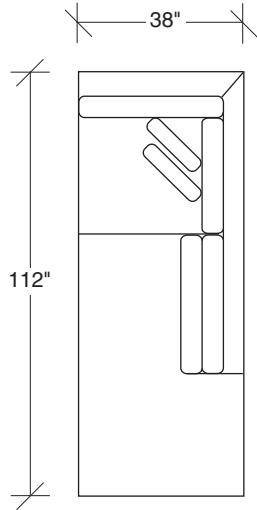

1217-313
SOFA

1217-311
LAF SOFA

1217-312
RAF SOFA

1217-401
LEFT CHAISE

1217-402
RIGHT CHAISE

1217-007
TABLE OTTOMAN

1217-09
SQUARE TRAY

Note: Additional curved pieces available. See price list.

Clip
1217 - Series

Scale 1/4" = 1'0"
All upholstery sizes are approximate