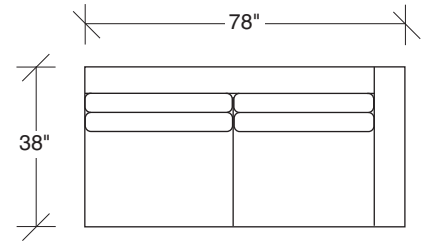

1217-313
SOFA

1217-311
LAF SOFA

1217-312
RAF SOFA

1217-401
LEFT CHAISE

1217-402
RIGHT CHAISE

1217-007
TABLE OTTOMAN

1217-09
SQUARE TRAY

Note: Additional curved pieces available. See price list.

Clip
1217 - Series

Scale 1/4" = 1'0"
All upholstery sizes are approximate