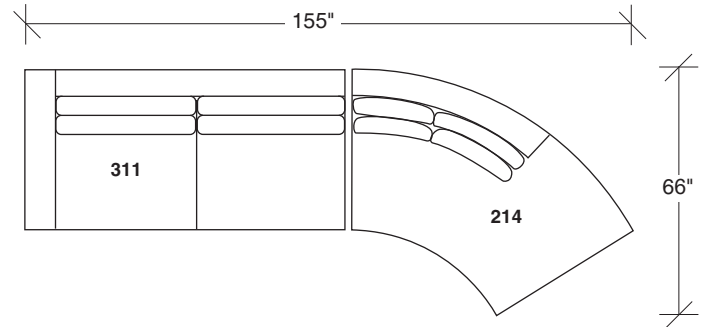

1217-313
SOFA

1217-311
LAF SOFA

1217-312
RAF SOFA

1217-401
LEFT CHAISE

1217-402
RIGHT CHAISE

1217-007
TABLE OTTOMAN

1217-09
SQUARE TRAY

Note: Additional curved pieces available. See price list.

Clip
1217 - Series

Scale 1/4" = 1'0"
All upholstery sizes are approximate