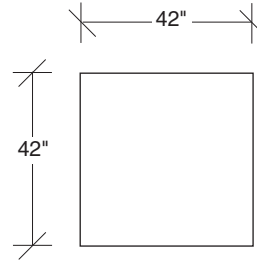

1217-313
SOFA

1217-311
LAF SOFA

1217-312
RAF SOFA

1217-401
LEFT CHAISE

1217-402
RIGHT CHAISE

1217-007
TABLE OTTOMAN

1217-09
SQUARE TRAY

Note: Additional curved pieces available. See price list.

Clip
1217 - Series

Scale 1/4" = 1'0"
All upholstery sizes are approximate