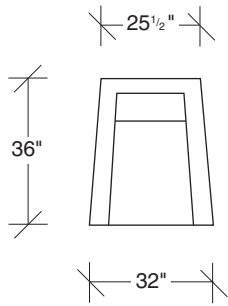

Stockton

No. 1022-113 SWIVEL LOUNGE CHAIR

W 32 D 36 H 25-27½ in.

Seat depth 22 in.

Seat height 17½ in.

Arm height 25-27½ in.

Swivel base standard.

Arm width 4 1/2 in.
Width between arm 19-23 1/2 in.
Height to top of back cushion 31 in.

1022-113
SWIVEL LOUNGE CHAIR

Stockton
1022 - Series

Scale 1/4" = 1'0"
All upholstery sizes are approximate