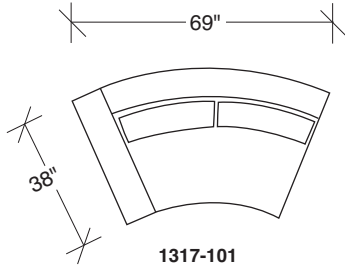

1317-101
LAF CHAIR