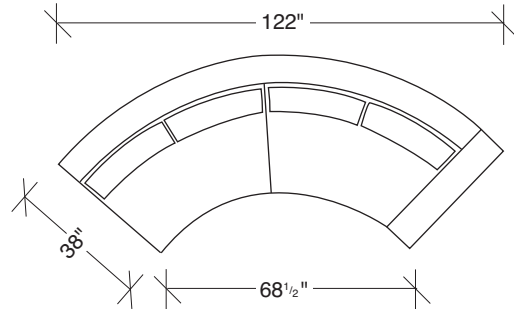

### No. 1317-213 LEFT CHAISE

W 69 D 38 H 30 in.  
Seat depth 23 in.  
Seat height 18 in.

### No. 1317-212 RAF SOFA

W 122 D 38 H 30 in.  
Seat depth 23 in.  
Seat height 18 in.  
Arm height 26½ in.  
Arm width 6 in.

Base and legs brushed bronze.  
Throw pillows optional. Must specify.

**1317-100**  
ARMLESS CHAIR

**1317-210**  
ARMLESS SOFA

**1317-101**  
LAF CHAIR

**1317-211**  
LAF SOFA

**1317-102**  
RAF CHAIR

**1317-212**  
RAF SOFA

**1317-213**  
LEFT CHAISE

**1317-214**  
RIGHT CHAISE

**1316-08**  
BRONZE TRAY

**1317-000**  
TABLE OTTOMAN

**1317-004**  
OTTOMAN

**Toasted Clip**  
**1317 - Series**

Scale 1/4" = 1'0"  
All upholstery sizes are approximate