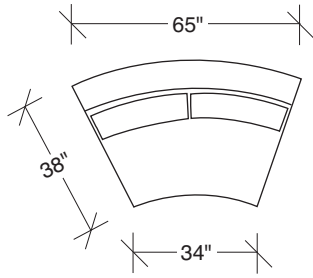

### No. 1317-213 LEFT CHAISE

W 69 D 38 H 30 in.  
Seat depth 23 in.  
Seat height 18 in.

### No. 1317-212 RAF SOFA

W 122 D 38 H 30 in.  
Seat depth 23 in.  
Seat height 18 in.  
Arm height 26½ in.  
Arm width 6 in.

Base and legs brushed bronze.  
Throw pillows optional. Must specify.

**1317-100**  
ARMLESS CHAIR

**1317-000**  
TABLE OTTOMAN

**1317-004**  
OTTOMAN

**Toasted Clip**  
**1317 - Series**

Scale 1/4" = 1'0"  
All upholstery sizes are approximate