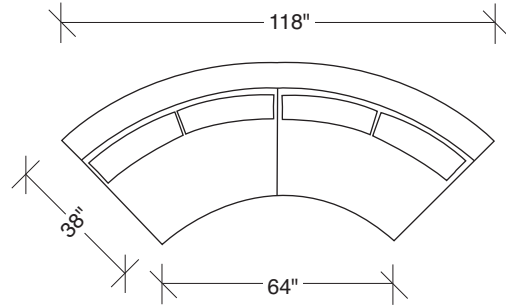

### No. 1317-213 LEFT CHAISE

W 69 D 38 H 30 in.  
Seat depth 23 in.  
Seat height 18 in.

### No. 1317-212 RAF SOFA

W 122 D 38 H 30 in.  
Seat depth 23 in.  
Seat height 18 in.  
Arm height 26½ in.  
Arm width 6 in.

Base and legs brushed bronze.  
Throw pillows optional. Must specify.

**1317-100**  
ARMLESS CHAIR

**1317-000**  
TABLE OTTOMAN

**1317-004**  
OTTOMAN

**Toasted Clip**  
**1317 - Series**

Scale 1/4" = 1'0"  
All upholstery sizes are approximate