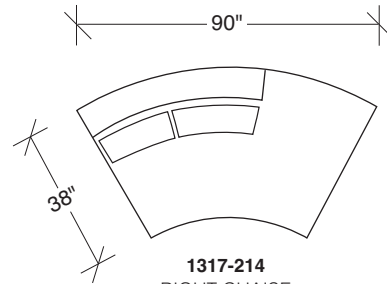

### No. 1317-213 LEFT CHAISE

W 69 D 38 H 30 in.  
Seat depth 23 in.  
Seat height 18 in.

### No. 1317-212 RAF SOFA

W 122 D 38 H 30 in.  
Seat depth 23 in.  
Seat height 18 in.  
Arm height 26½ in.  
Arm width 6 in.

Base and legs brushed bronze.  
Throw pillows optional. Must specify.

**1317-100**  
ARMLESS CHAIR

**1317-210**  
ARMLESS SOFA

**1317-101**  
LAF CHAIR

**1317-211**  
LAF SOFA

**1317-102**  
RAF CHAIR

**1317-212**  
RAF SOFA

**1317-213**  
LEFT CHAISE

**1317-214**  
RIGHT CHAISE

**1316-08**  
BRONZE TRAY

**1317-000**  
TABLE OTTOMAN

**1317-004**  
OTTOMAN

**Toasted Clip**  
**1317 - Series**

Scale 1/4" = 1'0"  
All upholstery sizes are approximate