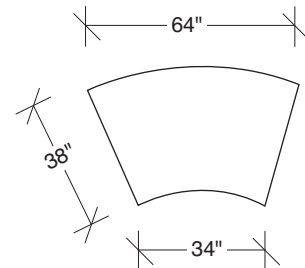

### No. 1317-213 LEFT CHAISE

W 69 D 38 H 30 in.  
Seat depth 23 in.  
Seat height 18 in.

### No. 1317-212 RAF SOFA

W 122 D 38 H 30 in.  
Seat depth 23 in.  
Seat height 18 in.  
Arm height 26½ in.  
Arm width 6 in.

Base and legs brushed bronze.  
Throw pillows optional. Must specify.

**1317-100**  
ARMLESS CHAIR

**1317-210**  
ARMLESS SOFA

**1317-101**  
LAF CHAIR

**1317-211**  
LAF SOFA

**1317-102**  
RAF CHAIR

**1317-212**  
RAF SOFA

**1317-213**  
LEFT CHAISE

**1317-214**  
RIGHT CHAISE

**1316-08**  
BRONZE TRAY

**1317-000**  
TABLE OTTOMAN

**1317-004**  
OTTOMAN

**Toasted Clip**  
**1317 - Series**

Scale 1/4" = 1'0"  
All upholstery sizes are approximate