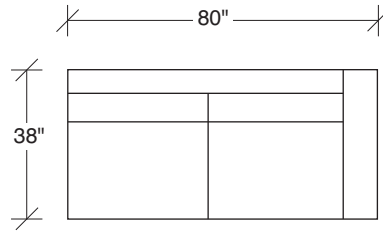

Mickey

No. 1329-401 LEFT CHAISE

W 105 D 38 H 27 in.

Seat depth 22 in.

Seat height 18 in.

Height to top of back cushion 33 in. approx.
Legs shown polished stainless steel.
Brushed bronze legs available. Must specify.
Throw pillows optional. Must specify

No. 1329-312 RAF SOFA

W 80 D 38 H 27 in.

Seat depth 22 in.

Seat height 18 in.

Arm height 23½ in.

Arm width 8 in.

1329-311
LAF SOFA

1329-312
RAF SOFA

1329-401
LEFT CHAISE

1329-402
RIGHT CHAISE

1329-313
SOFA

Mickey
1329 - Series

Scale 1/4" = 1'0"
All upholstery sizes are approximate