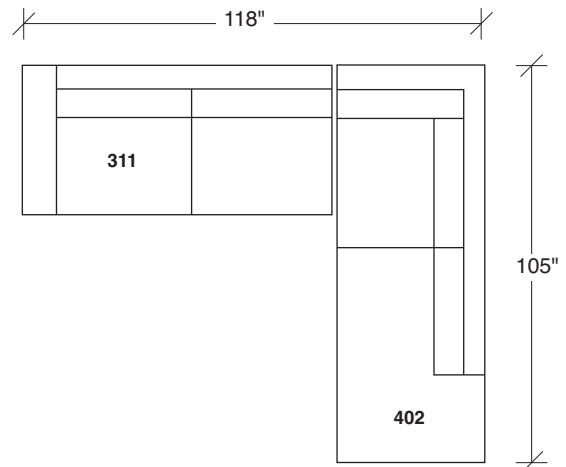

Mickey

No. 1329-401 LEFT CHAISE

W 105 D 38 H 27 in.

Seat depth 22 in.

Seat height 18 in.

Height to top of back cushion 33 in. approx.
Legs shown polished stainless steel.
Brushed bronze legs available. Must specify.
Throw pillows optional. Must specify

No. 1329-312 RAF SOFA

W 80 D 38 H 27 in.

Seat depth 22 in.

Seat height 18 in.

Arm height 23½ in.

Arm width 8 in.

1329-311
LAF SOFA

1329-312
RAF SOFA

1329-401
LEFT CHAISE

1329-402
RIGHT CHAISE

1329-313
SOFA

Mickey
1329 - Series

Scale 1/4" = 1'0"
All upholstery sizes are approximate