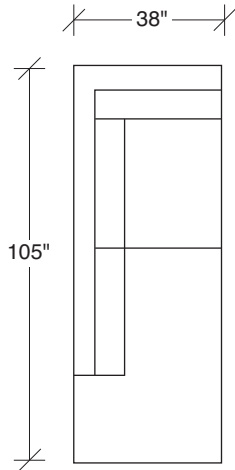

Mickey

No. 1329-401 LEFT CHAISE

W 105 D 38 H 27 in.

Seat depth 22 in.

Seat height 18 in.

Height to top of back cushion 33 in. approx.
Legs shown polished stainless steel.
Brushed bronze legs available. Must specify.
Throw pillows optional. Must specify

No. 1329-312 RAF SOFA

W 80 D 38 H 27 in.

Seat depth 22 in.

Seat height 18 in.

Arm height 23½ in.

Arm width 8 in.

1329-311
LAF SOFA

1329-312
RAF SOFA

1329-401
LEFT CHAISE

1329-402
RIGHT CHAISE

1329-313
SOFA

Mickey
1329 - Series

Scale 1/4" = 1'0"
All upholstery sizes are approximate