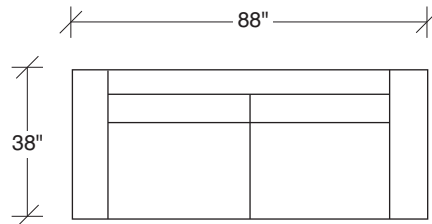

Mickey

No. 1329-401 LEFT CHAISE

W 105 D 38 H 27 in.

Seat depth 22 in.

Seat height 18 in.

Height to top of back cushion 33 in. approx.
Legs shown polished stainless steel.
Brushed bronze legs available. Must specify.
Throw pillows optional. Must specify

No. 1329-312 RAF SOFA

W 80 D 38 H 27 in.

Seat depth 22 in.

Seat height 18 in.

Arm height 23½ in.

Arm width 8 in.

1329-311
LAF SOFA

1329-312
RAF SOFA

1329-401
LEFT CHAISE

1329-402
RIGHT CHAISE

1329-313
SOFA

Mickey
1329 - Series

Scale 1/4" = 1'0"
All upholstery sizes are approximate