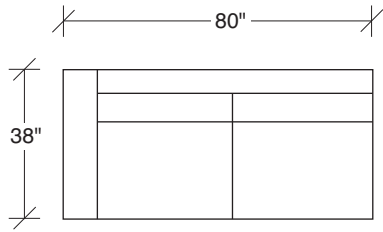

Mickey

No. 1329-401 LEFT CHAISE

W 105 D 38 H 27 in.

Seat depth 22 in.

Seat height 18 in.

Height to top of back cushion 33 in. approx.
Legs shown polished stainless steel.
Brushed bronze legs available. Must specify.
Throw pillows optional. Must specify

No. 1329-312 RAF SOFA

W 80 D 38 H 27 in.

Seat depth 22 in.

Seat height 18 in.

Arm height 23½ in.

Arm width 8 in.

1329-311
LAF SOFA

1329-312
RAF SOFA

1329-401
LEFT CHAISE

1329-402
RIGHT CHAISE

1329-313
SOFA

Mickey
1329 - Series

Scale 1/4" = 1'0"
All upholstery sizes are approximate