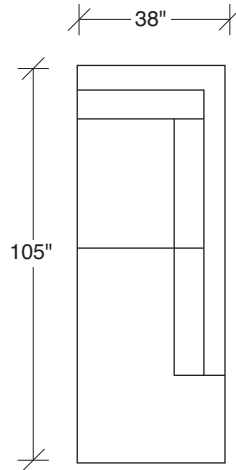

Mickey

No. 1329-401 LEFT CHAISE

W 105 D 38 H 27 in.

Seat depth 22 in.

Seat height 18 in.

Height to top of back cushion 33 in. approx.
Legs shown polished stainless steel.
Brushed bronze legs available. Must specify.
Throw pillows optional. Must specify

No. 1329-312 RAF SOFA

W 80 D 38 H 27 in.

Seat depth 22 in.

Seat height 18 in.

Arm height 23½ in.

Arm width 8 in.

1329-311
LAF SOFA

1329-312
RAF SOFA

1329-401
LEFT CHAISE

1329-402
RIGHT CHAISE

1329-313
SOFA

Mickey
1329 - Series

Scale 1/4" = 1'0"
All upholstery sizes are approximate