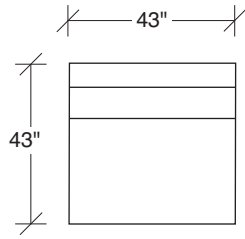

1327-100
ARMLESS CHAIR