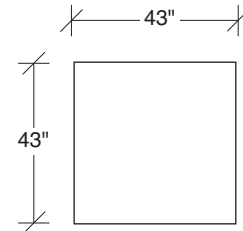

Back It Up

No. 1327-101 LAF CHAIR

W 43 D 43 H 25 in.
Seat depth 26 in.
Seat height 14 in.
Arm height 21 in.
Arm width 10 in.

No. 1327-104 CORNER CHAIR

W 43 D 43 H 25 in.
Seat depth 26 in.
Seat height 14 in.

No. 1327-100 ARMLESS CHAIR

W 43 D 43 H 25 in.
Seat depth 26 in.
Seat height 14 in.

No. 1327-000 OTTOMAN

W 43 D 43 H 14 in.

Height to top of back cushion 33 in approx.
Hidden ebony legs standard.
Throw pillows optional. Must specify.
Comfort wrinkled should be expected.

1327-101
LAF CHAIR

1327-100
ARMLESS CHAIR

1327-102
RAF CHAIR

1327-104
CORNER CHAIR

1327-401
LAF CHAISE

1327-402
RAF CHAISE

1327-000
OTTOMAN

Back It Up
1327 - Series

Scale 1/4" = 1'0"
All upholstery sizes are approximate