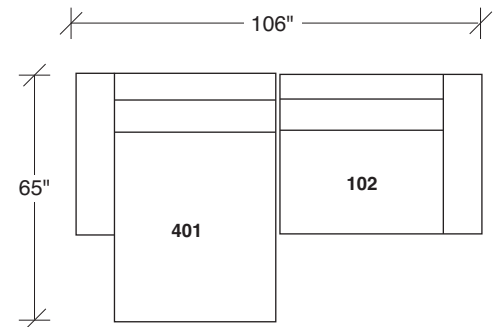

Back It Up

No. 1327-101 LAF CHAIR

W 43 D 43 H 25 in.
Seat depth 26 in.
Seat height 14 in.
Arm height 21 in.
Arm width 10 in.

No. 1327-104 CORNER CHAIR

W 43 D 43 H 25 in.
Seat depth 26 in.
Seat height 14 in.

No. 1327-100 ARMLESS CHAIR

W 43 D 43 H 25 in.
Seat depth 26 in.
Seat height 14 in.

No. 1327-000 OTTOMAN

W 43 D 43 H 14 in.

Height to top of back cushion 33 in approx.
Hidden ebony legs standard.
Throw pillows optional. Must specify.
Comfort wrinkled should be expected.

1327-101
LAF CHAIR

1327-100
ARMLESS CHAIR

1327-102
RAF CHAIR

1327-104
CORNER CHAIR

1327-401
LAF CHAISE

1327-402
RAF CHAISE

1327-000
OTTOMAN

Back It Up
1327 - Series

Scale 1/4" = 1'0"
All upholstery sizes are approximate