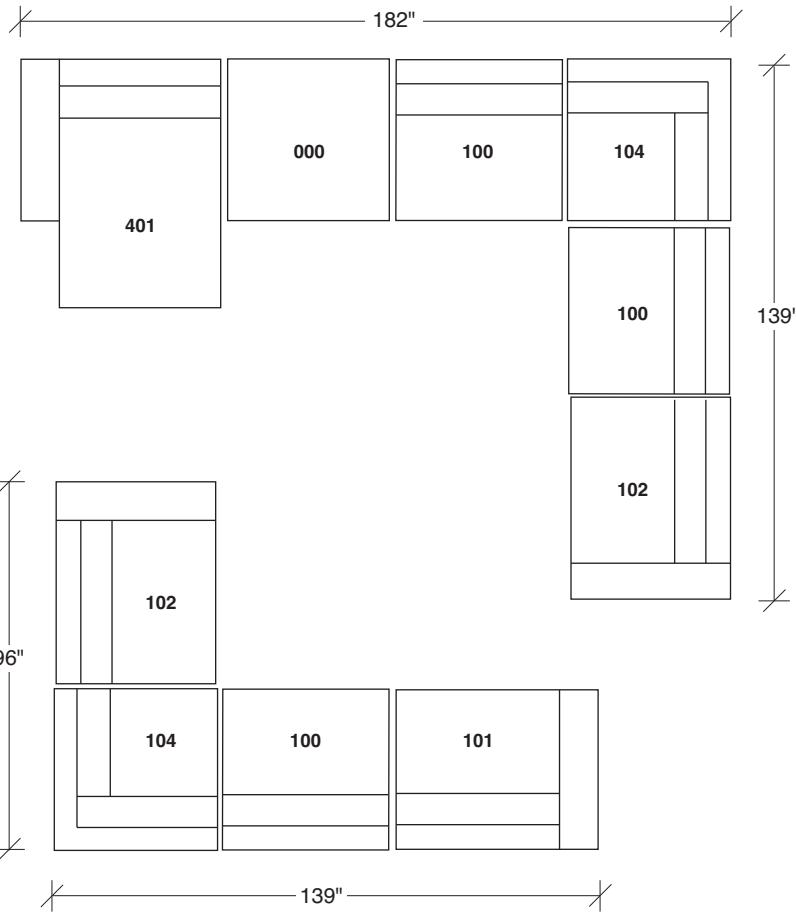

Back It Up

No. 1327-101 LAF CHAIR

W 43 D 43 H 25 in.
Seat depth 26 in.
Seat height 14 in.
Arm height 21 in.
Arm width 10 in.

No. 1327-104 CORNER CHAIR

W 43 D 43 H 25 in.
Seat depth 26 in.
Seat height 14 in.

No. 1327-100 ARMLESS CHAIR

W 43 D 43 H 25 in.
Seat depth 26 in.
Seat height 14 in.

No. 1327-000 OTTOMAN

W 43 D 43 H 14 in.

Height to top of back cushion 33 in approx.
Hidden ebony legs standard.
Throw pillows optional. Must specify.
Comfort wrinkled should be expected.

1327-101
LAF CHAIR

1327-100
ARMLESS CHAIR

1327-102
RAF CHAIR

1327-104
CORNER CHAIR

1327-401
LAF CHAISE

1327-402
RAF CHAISE

1327-000
OTTOMAN

Back It Up
1327 - Series

Scale 1/4" = 1'0"
All upholstery sizes are approximate