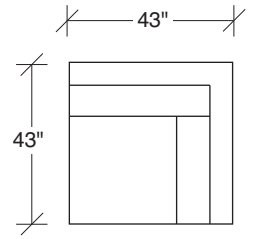

1327-104
CORNER CHAIR