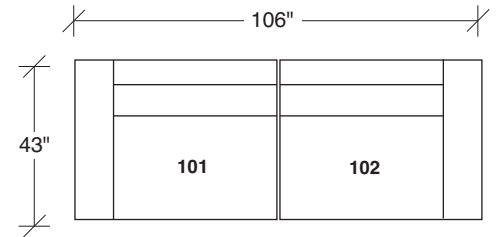

Back It Up

No. 1327-101 LAF CHAIR

W 43 D 43 H 25 in.
Seat depth 26 in.
Seat height 14 in.
Arm height 21 in.
Arm width 10 in.

No. 1327-104 CORNER CHAIR

W 43 D 43 H 25 in.
Seat depth 26 in.
Seat height 14 in.

No. 1327-100 ARMLESS CHAIR

W 43 D 43 H 25 in.
Seat depth 26 in.
Seat height 14 in.

No. 1327-000 OTTOMAN

W 43 D 43 H 14 in.

Height to top of back cushion 33 in approx.
Hidden ebony legs standard.
Throw pillows optional. Must specify.
Comfort wrinkled should be expected.

1327-101
LAF CHAIR

1327-100
ARMLESS CHAIR

1327-102
RAF CHAIR

1327-104
CORNER CHAIR

1327-401
LAF CHAISE

1327-402
RAF CHAISE

1327-000
OTTOMAN

Back It Up
1327 - Series

Scale 1/4" = 1'0"
All upholstery sizes are approximate