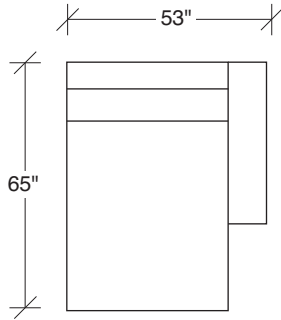

Back It Up

No. 1327-101 LAF CHAIR

W 43 D 43 H 25 in.
Seat depth 26 in.
Seat height 14 in.
Arm height 21 in.
Arm width 10 in.

No. 1327-104 CORNER CHAIR

W 43 D 43 H 25 in.
Seat depth 26 in.
Seat height 14 in.

No. 1327-100 ARMLESS CHAIR

W 43 D 43 H 25 in.
Seat depth 26 in.
Seat height 14 in.

No. 1327-000 OTTOMAN

W 43 D 43 H 14 in.

Height to top of back cushion 33 in approx.
Hidden ebony legs standard.
Throw pillows optional. Must specify.
Comfort wrinkled should be expected.

1327-101
LAF CHAIR

1327-100
ARMLESS CHAIR

1327-102
RAF CHAIR

1327-104
CORNER CHAIR

1327-401
LAF CHAISE

1327-402
RAF CHAISE

1327-000
OTTOMAN

Back It Up
1327 - Series

Scale 1/4" = 1'0"
All upholstery sizes are approximate