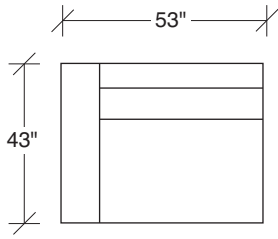

Back It Up

No. 1327-101 LAF CHAIR

W 43 D 43 H 25 in.
Seat depth 26 in.
Seat height 14 in.
Arm height 21 in.
Arm width 10 in.

No. 1327-104 CORNER CHAIR

W 43 D 43 H 25 in.
Seat depth 26 in.
Seat height 14 in.

No. 1327-100 ARMLESS CHAIR

W 43 D 43 H 25 in.
Seat depth 26 in.
Seat height 14 in.

No. 1327-000 OTTOMAN

W 43 D 43 H 14 in.

Height to top of back cushion 33 in approx.
Hidden ebony legs standard.
Throw pillows optional. Must specify.
Comfort wrinkled should be expected.

Scale 1/4" = 1'0"
All upholstery sizes are approximate