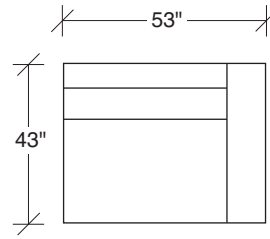

1327-102
RAF CHAIR