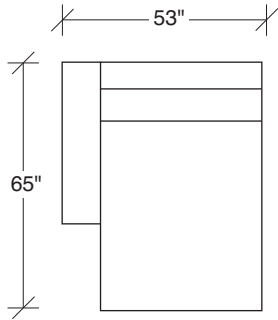

Back It Up

No. 1327-101 LAF CHAIR

W 43 D 43 H 25 in.
Seat depth 26 in.
Seat height 14 in.
Arm height 21 in.
Arm width 10 in.

No. 1327-104 CORNER CHAIR

W 43 D 43 H 25 in.
Seat depth 26 in.
Seat height 14 in.

No. 1327-100 ARMLESS CHAIR

W 43 D 43 H 25 in.
Seat depth 26 in.
Seat height 14 in.

No. 1327-000 OTTOMAN

W 43 D 43 H 14 in.

Height to top of back cushion 33 in approx.
Hidden ebony legs standard.
Throw pillows optional. Must specify.
Comfort wrinkled should be expected.

1327-101
LAF CHAIR

1327-100
ARMLESS CHAIR

1327-102
RAF CHAIR

1327-104
CORNER CHAIR

1327-401
LAF CHAISE

1327-402
RAF CHAISE

1327-000
OTTOMAN

Back It Up
1327 - Series

Scale 1/4" = 1'0"
All upholstery sizes are approximate