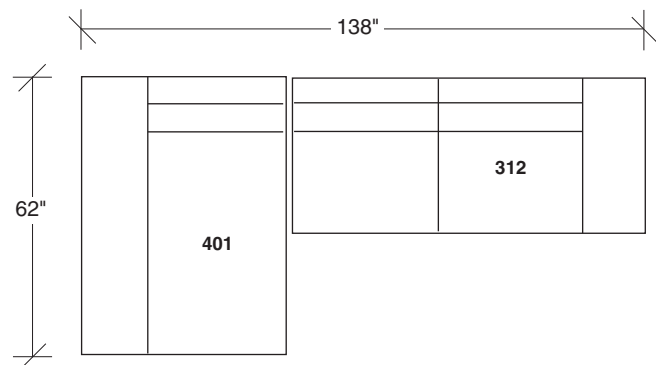

Max

No. 1194-311 LAF SOFA

W 88 D 38 H 27 in.

Seat depth 22 in.

Seat height 18 in.

Arm height 23½ in.

Arm width 15 in.

Height to top of back cushion 33 in.

1 in. diameter polished steel leg standard.

No. 1194-402 RAF CHAISE

W 51 D 62 H 27 in.

Seat depth 46 in.

Seat height 18 in.

Arm height 23½ in.

Arm width 15 in.

1194-300
ARMLESS SOFA

402

174"

62"

401

312

138"

167"

1193-312

1194-311

38"

Note: Max (Series 1194) and Minnie (Series 1193) can be used together.

Max
1194 - Series

Scale 1/4" = 1'0"
All upholstery sizes are approximate