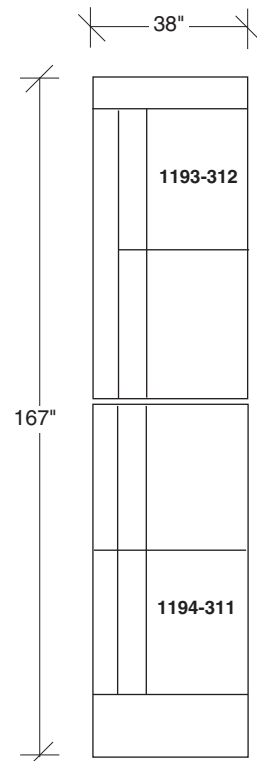

Max

No. 1194-311 LAF SOFA

W 88 D 38 H 27 in.

Seat depth 22 in.

Seat height 18 in.

Arm height 23½ in.

Arm width 15 in.

Height to top of back cushion 33 in.

1 in. diameter polished steel leg standard.

No. 1194-402 RAF CHAISE

W 51 D 62 H 27 in.

Seat depth 46 in.

Seat height 18 in.

Arm height 23½ in.

Arm width 15 in.

1194-300
ARMLESS SOFA

402

174"

62"

401

312

138"

167"

1193-312

1194-311

38"

Note: Max (Series 1194) and Minnie (Series 1193) can be used together.

Max
1194 - Series

Scale 1/4" = 1'0"
All upholstery sizes are approximate