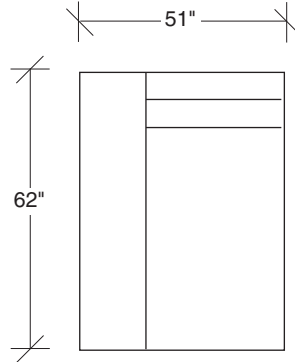

1194-311
LAF SOFA

1194-401
LAF CHAISE