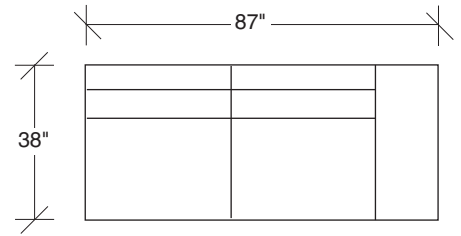

62"

401

300

402

174"

62"

401

312

138"

167"

1193-312

1194-311

38"

Note: Max (Series 1194) and Minnie (Series 1193) can be used together.

Max
1194 - Series

Scale 1/4" = 1'0"
All upholstery sizes are approximate