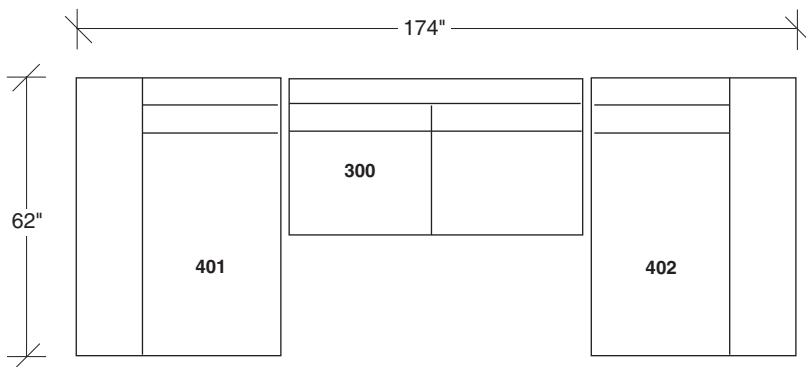

62"

401

300

402

174"