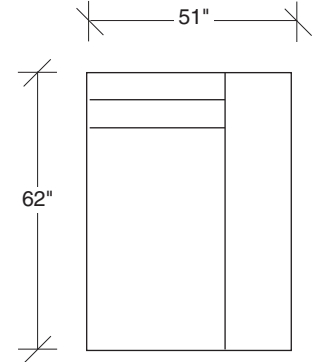

1194-312
RAF SOFA

1194-402
RAF CHAISE