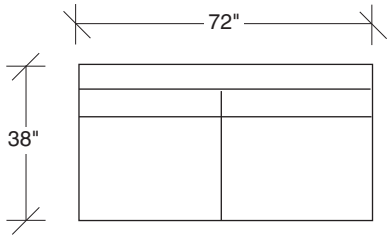

Max

No. 1194-311 LAF SOFA

W 88 D 38 H 27 in.

Seat depth 22 in.

Seat height 18 in.

Arm height 23½ in.

Arm width 15 in.

Height to top of back cushion 33 in.

1 in. diameter polished steel leg standard.

No. 1194-402 RAF CHAISE

W 51 D 62 H 27 in.

Seat depth 46 in.

Seat height 18 in.

Arm height 23½ in.

Arm width 15 in.

1194-300
ARMLESS SOFA

402

174"

62"

401

312

138"

167"

1193-312

1194-311

38"

Note: Max (Series 1194) and Minnie (Series 1193) can be used together.

Max
1194 - Series

Scale 1/4" = 1'0"
All upholstery sizes are approximate