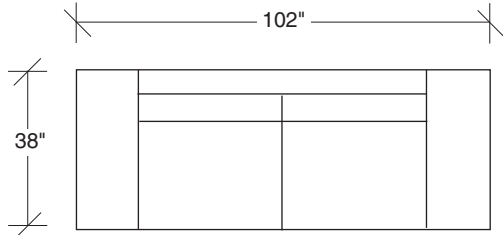

1194-300
ARMLESS SOFA

1194-313
SOFA