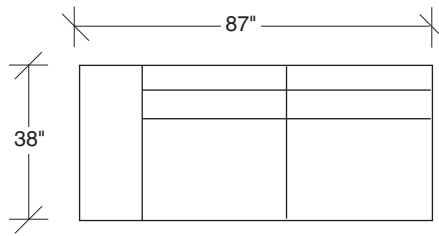

Max

No. 1194-311 LAF SOFA

W 88 D 38 H 27 in.

Seat depth 22 in.

Seat height 18 in.

Arm height 23½ in.

Arm width 15 in.

Height to top of back cushion 33 in.

1 in. diameter polished steel leg standard.

No. 1194-402 RAF CHAISE

W 51 D 62 H 27 in.

Seat depth 46 in.

Seat height 18 in.

Arm height 23½ in.

Arm width 15 in.

1194-300
ARMLESS SOFA

1194-311

38"

Note: Max (Series 1194) and Minnie (Series 1193) can be used together.

Max
1194 - Series

Scale 1/4" = 1'0"
All upholstery sizes are approximate