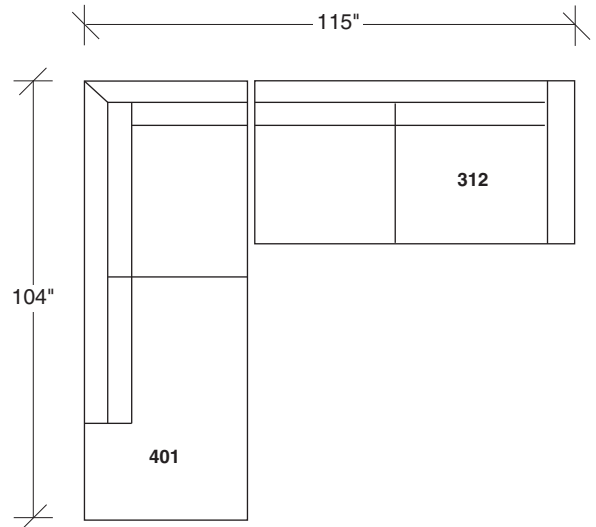

Two Big

No. 1307-401 LEFT CHAISE

W 104 D 38 H 25 in.
Seat depth 24 in.
Seat height 18 in.

Height to top of back cushions 33 in. approx.
Maple wood base available in
any TC wood finish. Must specify.
Throw pillows optional. Must specify.
Espresso finish shown.

No. 1307-312 RAF SOFA

W 77 D 38 H 25 in.
Seat depth 24 in.
Seat height 18 in.
Arm height 23½ in.
Arm width 6 in.

1307-300
ARMLESS SOFA

1307-104
CORNER CHAIR

1307-313
SOFA

1307-311
LAF SOFA

1307-312
RAF SOFA

1307-100
ARMLESS CHAIR

1307-402
RIGHT CHAISE

1307-401
LEFT CHAISE

**Two Big
1307 - Series**

Scale 1/4" = 1'0"
All upholstery sizes are approximate