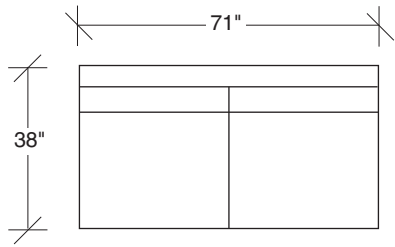

Two Big

No. 1307-401 LEFT CHAISE

W 104 D 38 H 25 in.
Seat depth 24 in.
Seat height 18 in.

Height to top of back cushions 33 in. approx.
Maple wood base available in
any TC wood finish. Must specify.
Throw pillows optional. Must specify.
Espresso finish shown.

No. 1307-312 RAF SOFA

W 77 D 38 H 25 in.
Seat depth 24 in.
Seat height 18 in.
Arm height 23½ in.
Arm width 6 in.

1307-300
ARMLESS SOFA

1307-104
CORNER CHAIR

1307-313
SOFA

1307-311
LAF SOFA

1307-312
RAF SOFA

1307-100
ARMLESS CHAIR

1307-402
RIGHT CHAISE

1307-401
LEFT CHAISE

**Two Big
1307 - Series**

Scale 1/4" = 1'0"
All upholstery sizes are approximate