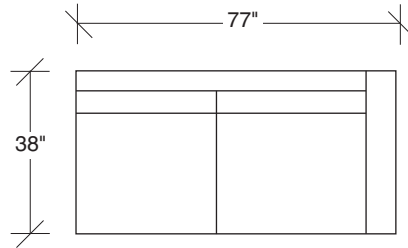

Two Big

No. 1307-401 LEFT CHAISE

W 104 D 38 H 25 in.
Seat depth 24 in.
Seat height 18 in.

Height to top of back cushions 33 in. approx.
Maple wood base available in
any TC wood finish. Must specify.
Throw pillows optional. Must specify.
Espresso finish shown.

No. 1307-312 RAF SOFA

W 77 D 38 H 25 in.
Seat depth 24 in.
Seat height 18 in.
Arm height 23½ in.
Arm width 6 in.

1307-300
ARMLESS SOFA

1307-104
CORNER CHAIR

1307-313
SOFA

1307-311
LAF SOFA

1307-312
RAF SOFA

1307-100
ARMLESS CHAIR

1307-402
RIGHT CHAISE

1307-401
LEFT CHAISE

**Two Big
1307 - Series**

Scale 1/4" = 1'0"
All upholstery sizes are approximate