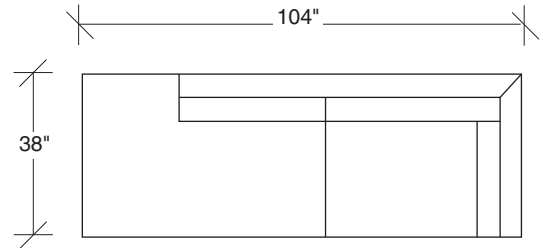

Two Big

No. 1307-401 LEFT CHAISE

W 104 D 38 H 25 in.
Seat depth 24 in.
Seat height 18 in.

Height to top of back cushions 33 in. approx.
Maple wood base available in
any TC wood finish. Must specify.
Throw pillows optional. Must specify.
Espresso finish shown.

No. 1307-312 RAF SOFA

W 77 D 38 H 25 in.
Seat depth 24 in.
Seat height 18 in.
Arm height 23½ in.
Arm width 6 in.

1307-300
ARMLESS SOFA

1307-104
CORNER CHAIR

1307-313
SOFA

1307-311
LAF SOFA

1307-312
RAF SOFA

1307-100
ARMLESS CHAIR

1307-402
RIGHT CHAISE

1307-401
LEFT CHAISE

**Two Big
1307 - Series**

Scale 1/4" = 1'0"
All upholstery sizes are approximate