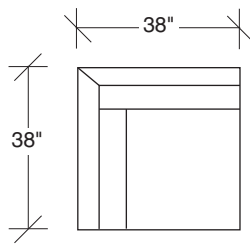

Two Big

No. 1307-401 LEFT CHAISE

W 104 D 38 H 25 in.
Seat depth 24 in.
Seat height 18 in.

Height to top of back cushions 33 in. approx.
Maple wood base available in
any TC wood finish. Must specify.
Throw pillows optional. Must specify.
Espresso finish shown.

No. 1307-312 RAF SOFA

W 77 D 38 H 25 in.
Seat depth 24 in.
Seat height 18 in.
Arm height 23½ in.
Arm width 6 in.

1307-300
ARMLESS SOFA

1307-104
CORNER CHAIR

1307-313
SOFA

1307-311
LAF SOFA

1307-312
RAF SOFA

1307-100
ARMLESS CHAIR

1307-402
RIGHT CHAISE

1307-401
LEFT CHAISE

**Two Big
1307 - Series**

Scale 1/4" = 1'0"
All upholstery sizes are approximate