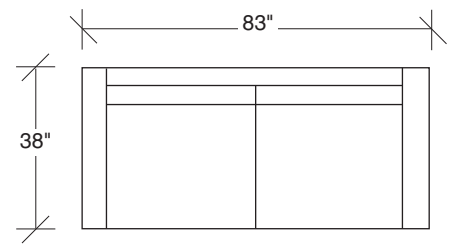

Two Big

No. 1307-401 LEFT CHAISE

W 104 D 38 H 25 in.
Seat depth 24 in.
Seat height 18 in.

Height to top of back cushions 33 in. approx.
Maple wood base available in
any TC wood finish. Must specify.
Throw pillows optional. Must specify.
Espresso finish shown.

No. 1307-312 RAF SOFA

W 77 D 38 H 25 in.
Seat depth 24 in.
Seat height 18 in.
Arm height 23½ in.
Arm width 6 in.

1307-300
ARMLESS SOFA

1307-104
CORNER CHAIR

1307-313
SOFA

1307-311
LAF SOFA

1307-312
RAF SOFA

1307-100
ARMLESS CHAIR

1307-402
RIGHT CHAISE

1307-401
LEFT CHAISE

**Two Big
1307 - Series**

Scale 1/4" = 1'0"
All upholstery sizes are approximate