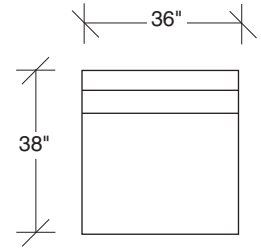

Two Big

No. 1307-401 LEFT CHAISE

W 104 D 38 H 25 in.
Seat depth 24 in.
Seat height 18 in.

Height to top of back cushions 33 in. approx.
Maple wood base available in
any TC wood finish. Must specify.
Throw pillows optional. Must specify.
Espresso finish shown.

No. 1307-312 RAF SOFA

W 77 D 38 H 25 in.
Seat depth 24 in.
Seat height 18 in.
Arm height 23½ in.
Arm width 6 in.

1307-300
ARMLESS SOFA

1307-104
CORNER CHAIR

1307-313
SOFA

1307-311
LAF SOFA

1307-312
RAF SOFA

1307-100
ARMLESS CHAIR

1307-402
RIGHT CHAISE

1307-401
LEFT CHAISE

**Two Big
1307 - Series**

Scale 1/4" = 1'0"
All upholstery sizes are approximate