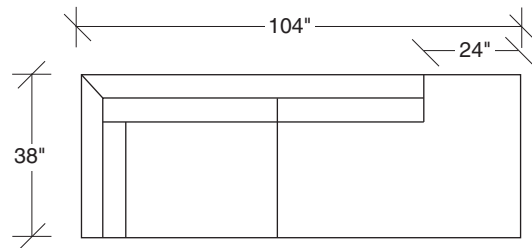

Two Big

No. 1307-401 LEFT CHAISE

W 104 D 38 H 25 in.
Seat depth 24 in.
Seat height 18 in.

Height to top of back cushions 33 in. approx.
Maple wood base available in
any TC wood finish. Must specify.
Throw pillows optional. Must specify.
Espresso finish shown.

No. 1307-312 RAF SOFA

W 77 D 38 H 25 in.
Seat depth 24 in.
Seat height 18 in.
Arm height 23½ in.
Arm width 6 in.

1307-300
ARMLESS SOFA

1307-104
CORNER CHAIR

1307-313
SOFA

1307-311
LAF SOFA

1307-312
RAF SOFA

1307-100
ARMLESS CHAIR

1307-402
RIGHT CHAISE

1307-401
LEFT CHAISE

**Two Big
1307 - Series**

Scale 1/4" = 1'0"
All upholstery sizes are approximate