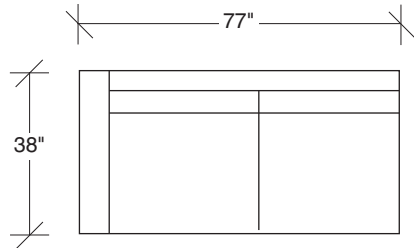

Two Big

No. 1307-401 LEFT CHAISE

W 104 D 38 H 25 in.
Seat depth 24 in.
Seat height 18 in.

Height to top of back cushions 33 in. approx.
Maple wood base available in
any TC wood finish. Must specify.
Throw pillows optional. Must specify.
Espresso finish shown.

No. 1307-312 RAF SOFA

W 77 D 38 H 25 in.
Seat depth 24 in.
Seat height 18 in.
Arm height 23½ in.
Arm width 6 in.

1307-300
ARMLESS SOFA

1307-104
CORNER CHAIR

1307-313
SOFA

1307-311
LAF SOFA

1307-312
RAF SOFA

1307-100
ARMLESS CHAIR

1307-402
RIGHT CHAISE

1307-401
LEFT CHAISE

**Two Big
1307 - Series**

Scale 1/4" = 1'0"
All upholstery sizes are approximate